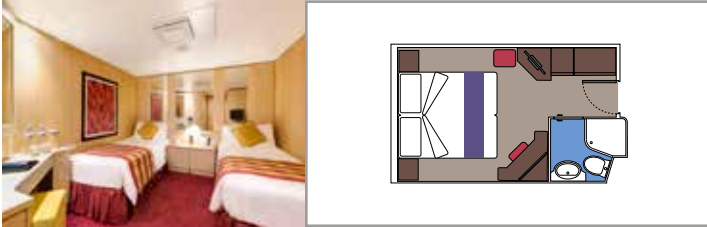

INCLUDED FACILITIES

- Sitting area with sofa
- Spacious wardrobe
- Comfortable double or single beds (on request)
- Bathroom with bathtub, vanity area with hairdryer
- Interactive TV, telephone, safe, minibar and air conditioning
- Wifi connection available (for a fee)

 Cabin size (m²)

 Balcony size (m²)

 Deck location

 Accommodating up to

BALCONY

INCLUDED FACILITIES

Comfortable double or single beds (on request)

Bathroom with shower, vanity area with hairdryer

Cabin size (m²)

Balcony size (m²)

Deck location

Accommodating up to

OCEAN VIEW

INCLUDED FACILITIES

- Window with sea view
- Relaxing armchair
- Comfortable double or single beds (on request)
- Bathroom with shower, vanity area with hairdryer
- Interactive TV, telephone, safe, minibar and air conditioning
- Wifi connection available (for a fee)

Interactive TV, telephone, safe, minibar and air conditioning

Wifi connection available (for a fee)

*Cabin for guests with disabilities or reduced mobility has only single beds.

JUNIOR INTERIOR

IM2

 ≈13
  9-10
  4