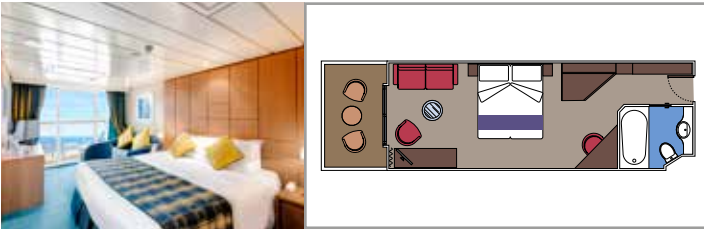

SUITE AUREA

INCLUDED FACILITIES

- Sitting area with sofa
- Spacious wardrobe
- Comfortable double or single beds (on request)
- Bathroom with bathtub, vanity area with hairdryer
- Interactive TV, telephone, safe, minibar and air conditioning
- Wifi connection available (for a fee)

JUNIOR SUITE AUREA

SR2

≈22
≈5
12
3

> High deck location