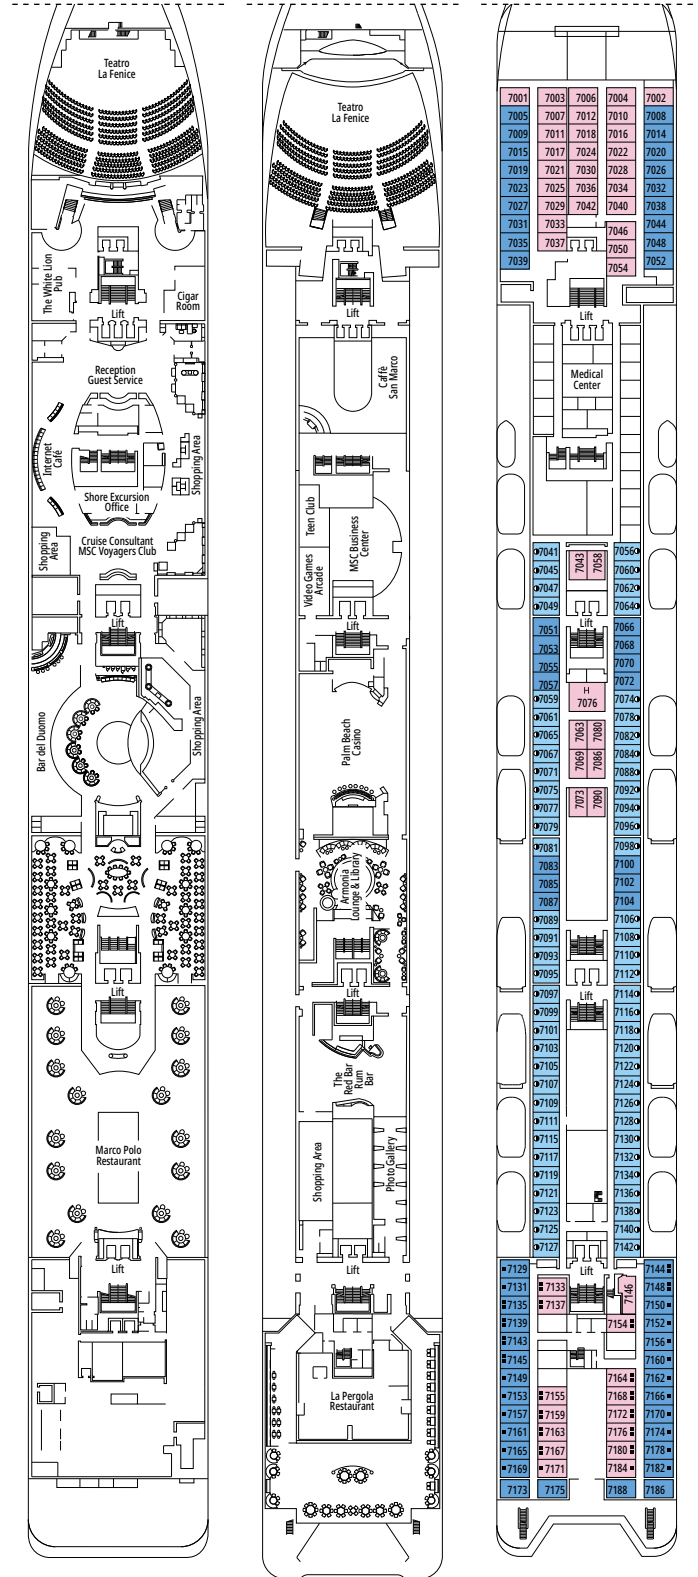

DECK 5
RUBINO

DECK 6
DIAMANTE

DECK 7
TOPAZIO