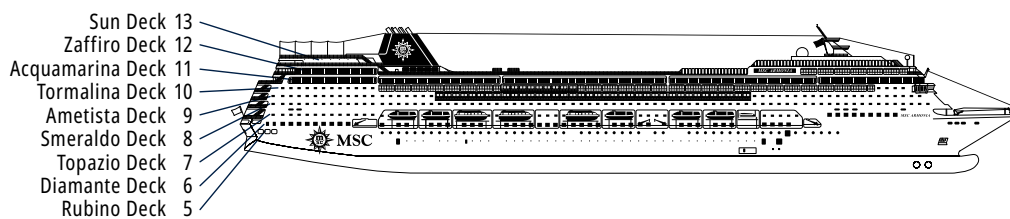

TECHNICAL CHARACTERISTICS OF THE SHIP

DOREMI SPRAY PARK

TECHNICAL CHARACTERISTICS OF THE SHIP	
GROSS TONNAGE	65.542
LENGTH / BEAM / HEIGHT	274,9 m / 28,8 m / 54 m
DECKS	13, included 9 for guests
LIFTS	9
VOLTAGE (IN CABIN)	110/220 volts
MAXIMUM SPEED	20,1 knots
STABILIZERS	Stabilized with 2 fins
NUMBER OF PASSENGERS	2.658
NUMBER OF CABINS	976, included 5 for guests with disabilities or reduced mobility
CREW MEMBERS	Approx. 742
POOLS	2, both with child-appropriate areas
WHIRLPOOLS	2 whirlpool baths