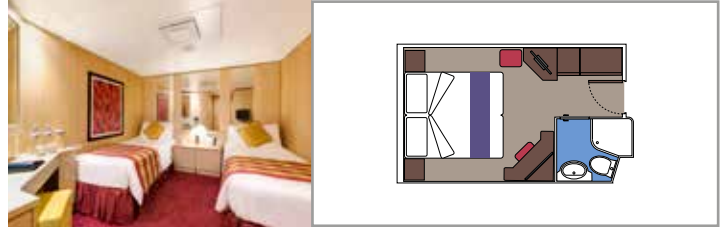

JUNIOR INTERIOR

IM1

≈13
7-8
4

› Low deck location

The images are representative only. Size, layout and furniture may vary (within the same cabin category).

Cabin size (m²)

Balcony size (m²)

Deck location

Accommodating up to