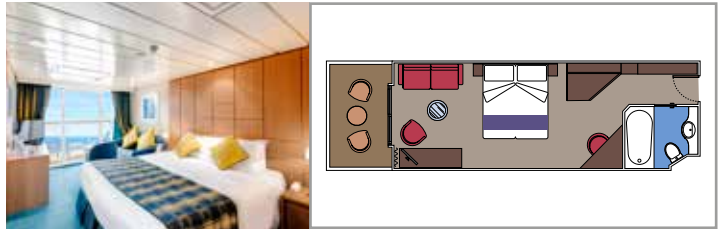

INCLUDED FACILITIES

- Sitting area with sofa
- Spacious wardrobe
- Comfortable double or single beds (on request)
- Bathroom with bathtub, vanity area with hairdryer
- Interactive TV, telephone, safe, minibar and air conditioning
- Wifi connection available (for a fee)

JUNIOR SUITE AUREA

SR2

 ≈22
  ≈5
  12
  3

> High deck location

JUNIOR SUITE AUREA

SR1

 ≈22
  ≈5
  10
  3

The images are representative only. Size, layout and furniture may vary (within the same cabin category).

 Cabin size (m²)

 Balcony size (m²)

 Deck location

 Accommodating up to

BALCONY

INCLUDED FACILITIES

Comfortable double or single beds (on request)

Bathroom with shower, vanity area with hairdryer

Cabin size (m²)

Balcony size (m²)

Deck location

Accommodating up to

OCEAN VIEW

INCLUDED FACILITIES

- Window with sea view
- Relaxing armchair
- Comfortable double or single beds (on request)
- Bathroom with shower, vanity area with hairdryer
- Interactive TV, telephone, safe, minibar and air conditioning
- Wifi connection available (for a fee)