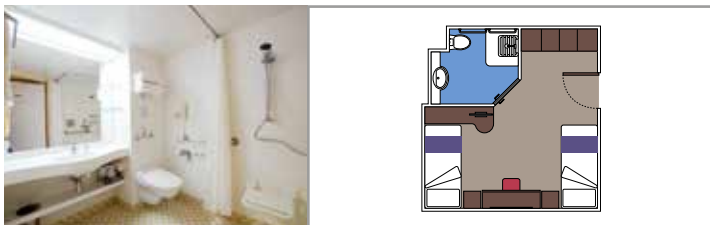

INTERIOR

Available in:

- › **Junior Interior (IM2)**
  cabin size ≈21m²; medium deck location (deck 9)
- › **Junior Interior (IM1)**
  cabin size ≈21m²; low deck location (deck 7-8)

Cabin for guests with disabilities or reduced mobility has only single beds.
The image is representative only; the size, layout and furniture may vary (within the same cabin category).

FACILITIES FOR GUESTS WITH DISABILITIES OR REDUCED MOBILITY

Cabin door width	62 to 88 cm
Bathroom door width	88 cm
Size of cabin (floor space)	10,8 to 17 m²
Size of bathroom	2,2 to 4 m²
Is there a fold-down seat in the shower?	Yes
Height of seat from the floor	45 cm
Does the WC seat have grab rails?	Yes
Are wheelchairs available on board?	In limited numbers*
Are all decks/public areas accessible?	Yes
Are all lifeboats wheelchair-accessible?	No**
Do the lifts have deck indicators?	Visual, Audio & Braille
Can severely visually impaired/blind guests be catered for on the cruise?	Only with full-time carer

* Only for embarkation, disembarkation and emergencies.

** In the event of an emergency, dedicated personnel will help guests with disabilities or reduced mobility to board lifeboats.