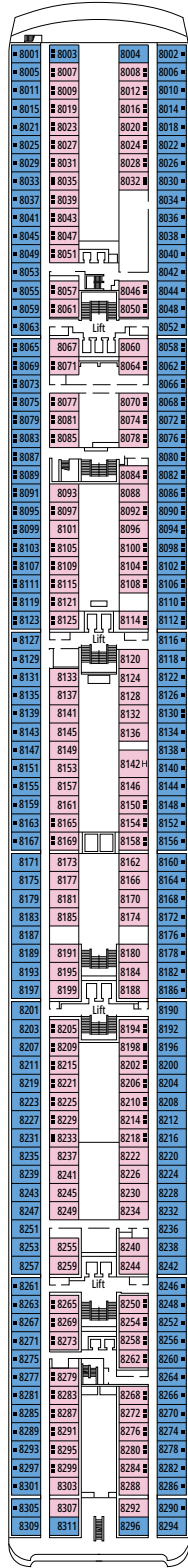

DECK 8
PAGANINI