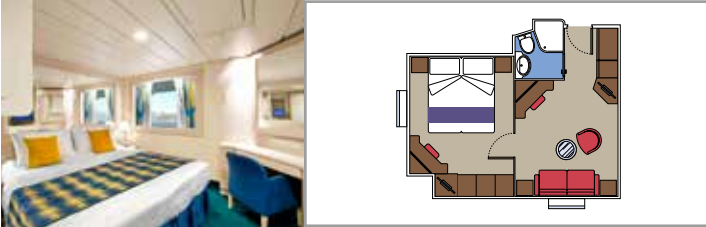

OCEAN VIEW

INCLUDED FACILITIES

- Window with sea view
- Comfortable double or single beds (on request)
- Bathroom with shower, vanity area with hairdryer
- Interactive TV, telephone, safe, minibar and air conditioning
- Wifi connection available (for a fee)

PREMIUM OCEAN VIEW

OL1

≈22
9
4

› Low deck location