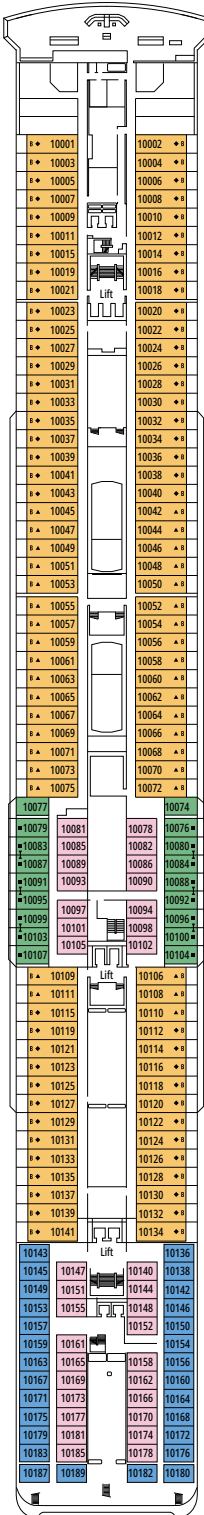

DECK 12
ROSSINI

DECK 13
MINGOLF, SUN DECK