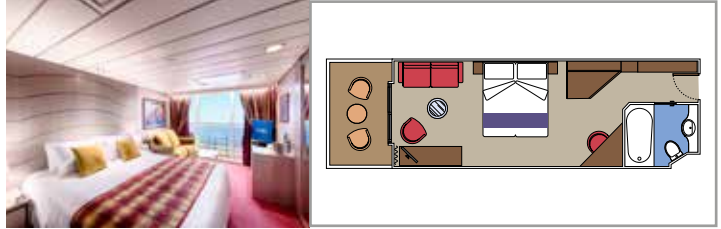

INCLUDED FACILITIES

- Sitting area with sofa
- Spacious wardrobe
- Comfortable double or single beds (on request)
- Bathroom with bathtub, vanity area with hairdryer
- Interactive TV, telephone, safe, minibar and air conditioning
- Wifi connection available (for a fee)

JUNIOR SUITE AUREA

SR2

 ≈23
  ≈5
  12
  3

JUNIOR SUITE AUREA

SR1

 ≈23
  ≈5
  10
  4

The images are representative only. Size, layout and furniture may vary (within the same cabin category).

 Cabin size (m²)

 Balcony size (m²)

 Deck location

 Accommodating up to

BALCONY

INCLUDED FACILITIES

Comfortable double or single beds (on request)

Bathroom with shower, vanity area with hairdryer

Interactive TV, telephone, safe, minibar and air conditioning

Deck location

Accommodating up to

OCEAN VIEW

INCLUDED FACILITIES

- Window with sea view
- Comfortable double or single beds (on request)
- Bathroom with shower, vanity area with hairdryer
- Interactive TV, telephone, safe, minibar and air conditioning
- Wifi connection available (for a fee)