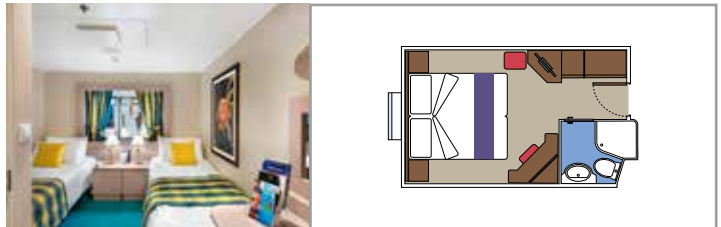

JUNIOR OCEAN VIEW WITH OBSTRUCTED VIEW

OO

≈13
7
2

The images are representative only. Size, layout and furniture may vary (within the same cabin category).

Cabin size (m²)

Balcony size (m²)

Deck location

Accommodating up to