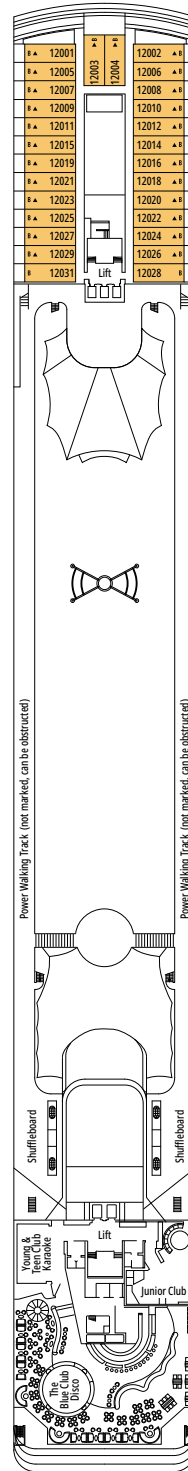

DECK 12
ROSSINI