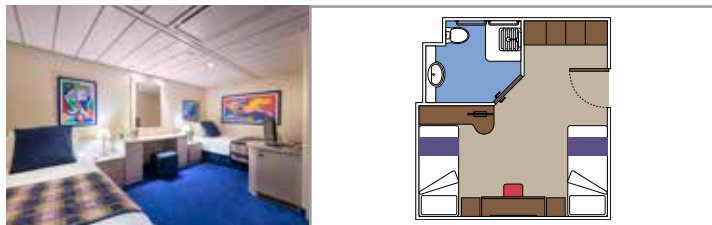

INCLUDED FACILITIES

- Sitting area with sofa
- Spacious wardrobe
- Comfortable double or single beds (on request)
- Bathroom with bathtub, vanity area with hairdryer
- Interactive TV, telephone, safe, minibar and air conditioning
- Wifi connection available (for a fee)

 Balcony size (m²)

 Deck location

 Accommodating up to

BALCONY

INCLUDED FACILITIES

Comfortable double or single beds (on request)

Bathroom with shower, vanity area with hairdryer

Interactive TV, telephone, safe, minibar and air conditioning

Deck location

Accommodating up to

OCEAN VIEW

INCLUDED FACILITIES

- Window with sea view
- Comfortable double or single beds (on request)
- Bathroom with shower, vanity area with hairdryer
- Interactive TV, telephone, safe, minibar and air conditioning
- Wifi connection available (for a fee)

 Deck location

 Accommodating up to

FACILITIES FOR GUESTS WITH DISABILITIES OR REDUCED MOBILITY

JUNIOR INTERIOR FOR GUESTS WITH DISABILITIES AND REDUCED MOBILITY

INTERIOR

Available in:

- › **Junior Interior (IM2)**
cabin size ≈21m²; medium deck location (deck 9)
- › **Junior Interior (IM1)**
cabin size ≈21m²; low deck location (deck 7-8)