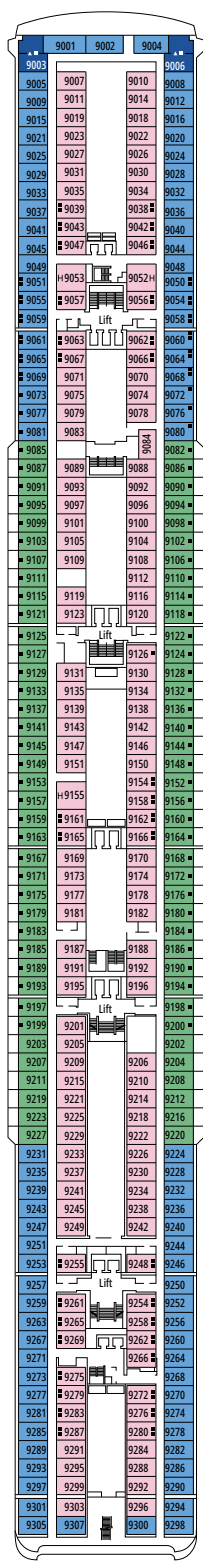

DECK 9
ALBINONI