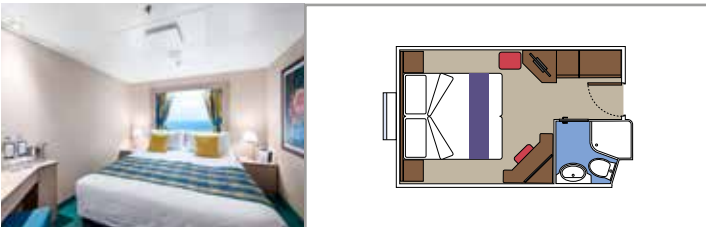

JUNIOR OCEAN VIEW

OM1

13
7-8
4

› Low deck location