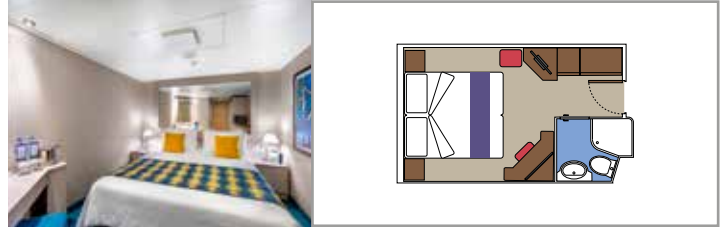

JUNIOR INTERIOR

IM1

≈13
7-8
4

› Low deck location

The images are representative only. Size, layout and furniture may vary (within the same cabin category).

Cabin size (m²)

Balcony size (m²)

Deck location

Accommodating up to