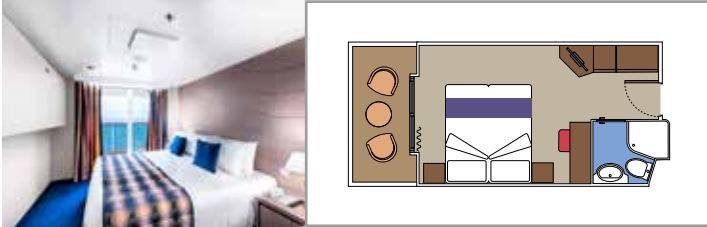

INCLUDED FACILITIES

- Sitting area with sofa
- Spacious wardrobe
- Comfortable double or single beds (on request)
- Bathroom with bathtub, vanity area with hairdryer
- Interactive TV, telephone, safe, minibar and air conditioning
- Wifi connection available (for a fee)

 Balcony size (m²)

 Deck location

 Accommodating up to

BALCONY

INCLUDED FACILITIES

Comfortable double or single beds (on request)

Bathroom with shower, vanity area with hairdryer

Interactive TV, telephone, safe, minibar and air conditioning

Wifi connection available (for a fee)

JUNIOR BALCONY

BM1

› Low deck location

The images are representative only. Size, layout and furniture may vary (within the same cabin category).

Cabin size (m²)

Balcony size (m²)

Deck location

Accommodating up to

OCEAN VIEW

INCLUDED FACILITIES

- Window with sea view
- Comfortable double or single beds (on request)
- Bathroom with shower, vanity area with hairdryer
- Interactive TV, telephone, safe, minibar and air conditioning
- Wifi connection available (for a fee)