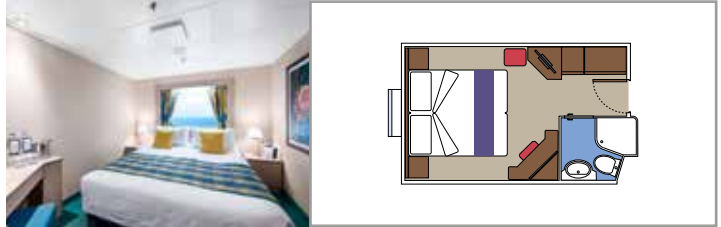

JUNIOR OCEAN VIEW

OM2

≈13
9-10
4

› Medium deck location