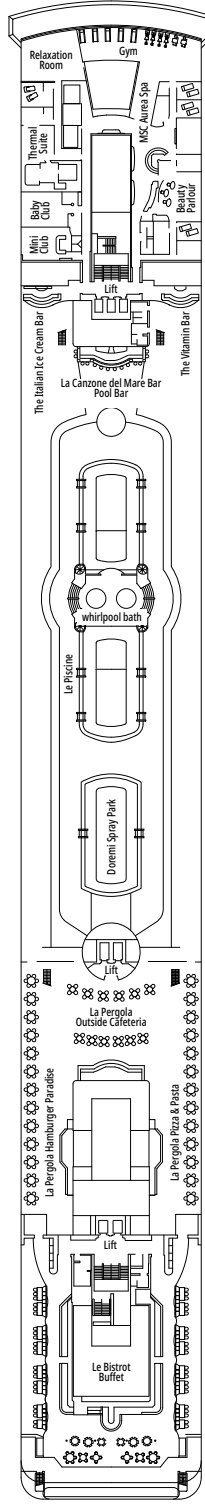

DECK 12
ROSSINI

DECK 13
MINGOLF, SUN DECK