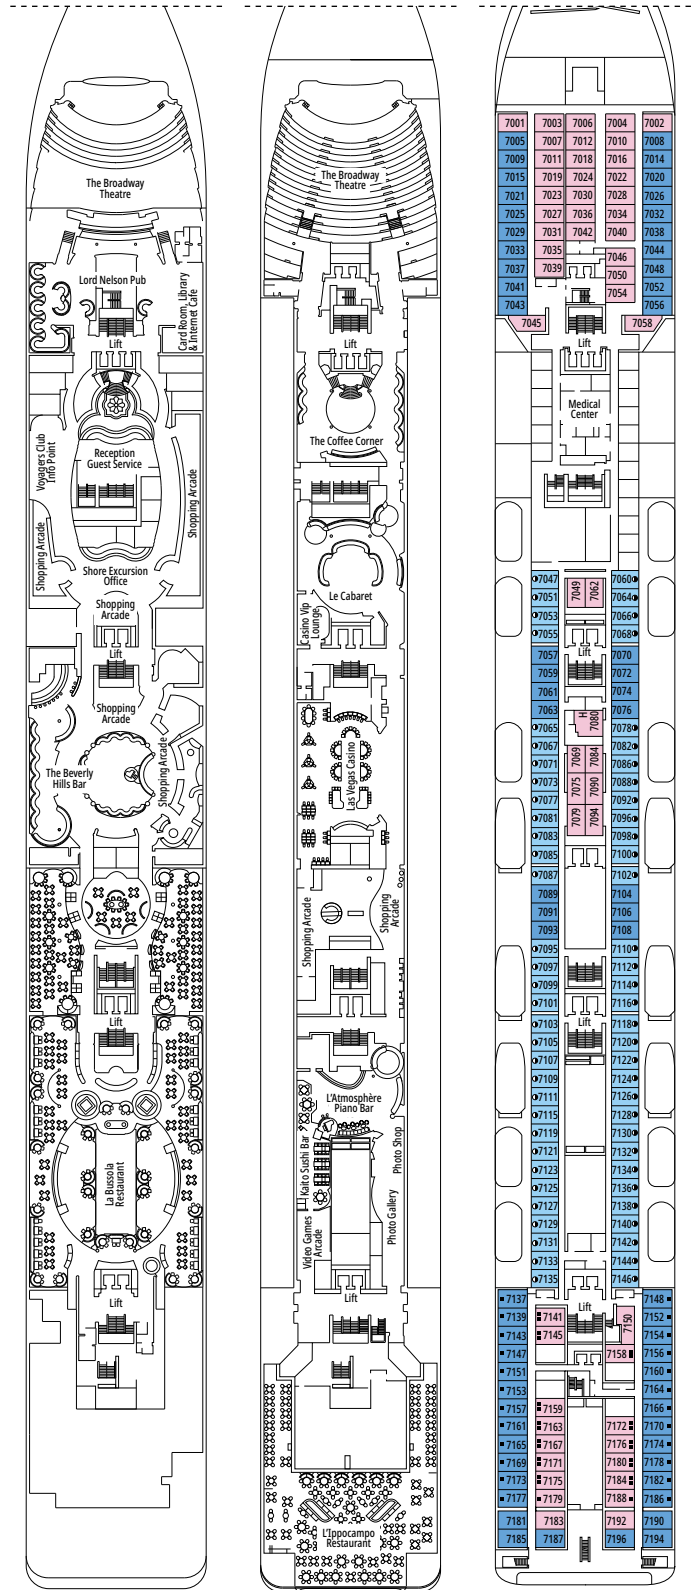

DECK 5
VERDI

DECK 6
PUCCINI

DECK 7
SCARLATTI