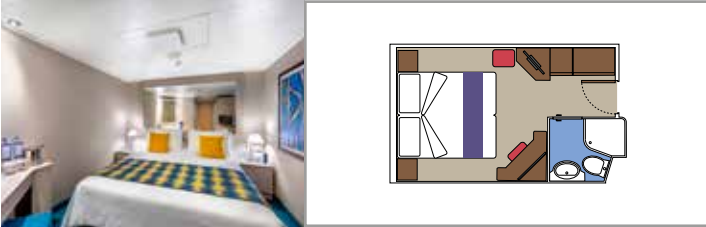

INCLUDED FACILITIES

- Sitting area with sofa
- Spacious wardrobe
- Comfortable double or single beds (on request)
- Bathroom with bathtub, vanity area with hairdryer
- Interactive TV, telephone, safe, minibar and air conditioning
- Wifi connection available (for a fee)

 Balcony size (m²)

 Deck location

 Accommodating up to

BALCONY

INCLUDED FACILITIES

Comfortable double or single beds (on request)

Bathroom with shower, vanity area with hairdryer

Interactive TV, telephone, safe, minibar and air conditioning

Deck location

Accommodating up to

OCEAN VIEW

INCLUDED FACILITIES

- Window with sea view
- Comfortable double or single beds (on request)
- Bathroom with shower, vanity area with hairdryer
- Interactive TV, telephone, safe, minibar and air conditioning
- Wifi connection available (for a fee)

Interactive TV, telephone, safe, minibar and air conditioning

Wifi connection available (for a fee)

*Cabin for guests with disabilities or reduced mobility has only single beds.

JUNIOR INTERIOR

IM2

 ≈13
  9-10
  4