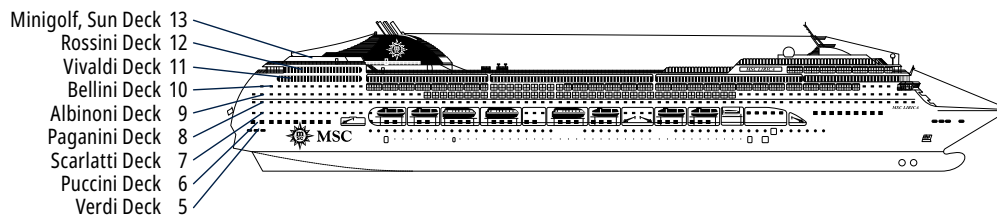

MSC LIRICA

TECHNICAL SHEET

TECHNICAL CHARACTERISTICS OF THE SHIP

TOP 13 EXCLUSIVE SOLARIUM

TECHNICAL CHARACTERISTICS OF THE SHIP	
GROSS TONNAGE	65.591
LENGTH / BEAM / HEIGHT	274,9 m / 28,8 m / 54 m
DECKS	13, included 9 for guests
LIFTS	9
VOLTAGE (IN CABIN)	110/220 volts
MAXIMUM SPEED	20,1 knots
STABILIZERS	Stabilized with 2 fins
NUMBER OF PASSENGERS	2.658
NUMBER OF CABINS	992, included 5 for guests with disabilities or reduced mobility
CREW MEMBERS	Approx. 742
POOLS	2, both with child-appropriate areas
WHIRLPOOLS	2 whirlpool baths