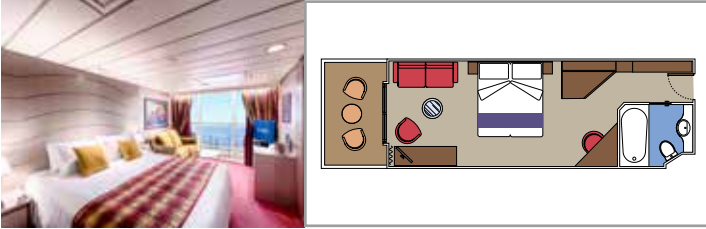

SUITE AUREA

INCLUDED FACILITIES

- Sitting area with sofa
- Spacious wardrobe
- Comfortable double or single beds (on request)
- Bathroom with bathtub, vanity area with hairdryer
- Interactive TV, telephone, safe, minibar and air conditioning
- Wifi connection available (for a fee)

JUNIOR SUITE AUREA

SR2

≈23
≈5
12
3