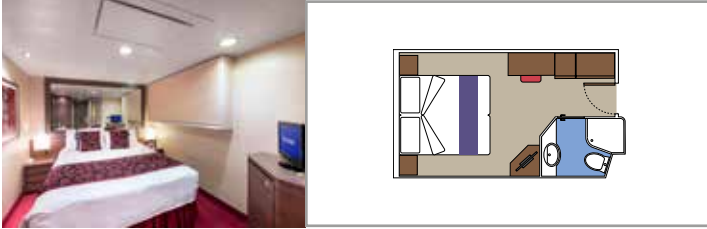

INTERIOR

INCLUDED FACILITIES

Comfortable double bed or single beds (on request)*

Bathroom with shower, vanity area with hairdryer

Interactive TV, telephone, safe, minibar and air conditioning

Wifi connection available (for a fee)

*Cabin for guests with disabilities or reduced mobility has only single beds

JUNIOR INTERIOR

IM2

≈13
11-12
4

› Medium deck location