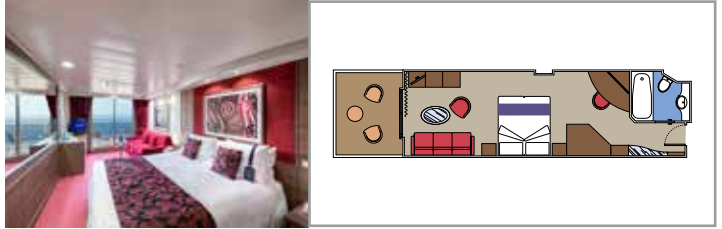

SUITE AUREA

INCLUDED FACILITIES

- Sitting area with sofa
- Spacious wardrobe
- Comfortable double bed or single beds (on request)
- Bathroom with shower or bathtub, vanity area with hairdryer
- Interactive TV, telephone, safe, minibar and air conditioning
- Wifi connection available (for a fee)

PREMIUM SUITE AUREA

SL2

 ≈25
  ≈6
  15
  4

PREMIUM SUITE AUREA

SL1

 ≈25
  ≈6
  14
  4

JUNIOR SUITE AUREA

SR1

 ≈23
  ≈4
  9-12
  5

The images are representative only. Size, layout and furniture may vary (within the same cabin category).

 Cabin size (m²)

 Balcony size (m²)

 Deck location

 Accommodating up to

BALCONY