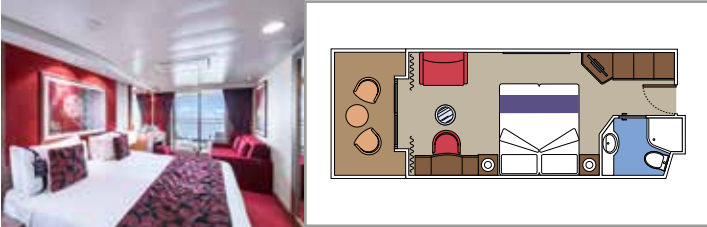

BALCONY

INCLUDED FACILITIES

- Sitting area with sofa
- Comfortable double bed or single beds (on request)*
- Bathroom with shower or bathtub, vanity area with hairdryer
- Interactive TV, telephone, safe, minibar and air conditioning
- Wifi connection available (for a fee)

*Cabin for guests with disabilities or reduced mobility has only single beds (except cabin 15022 and 15023)

DELUXE BALCONY AUREA

BA

≈16
≈5
10-11
4

› Best ship position