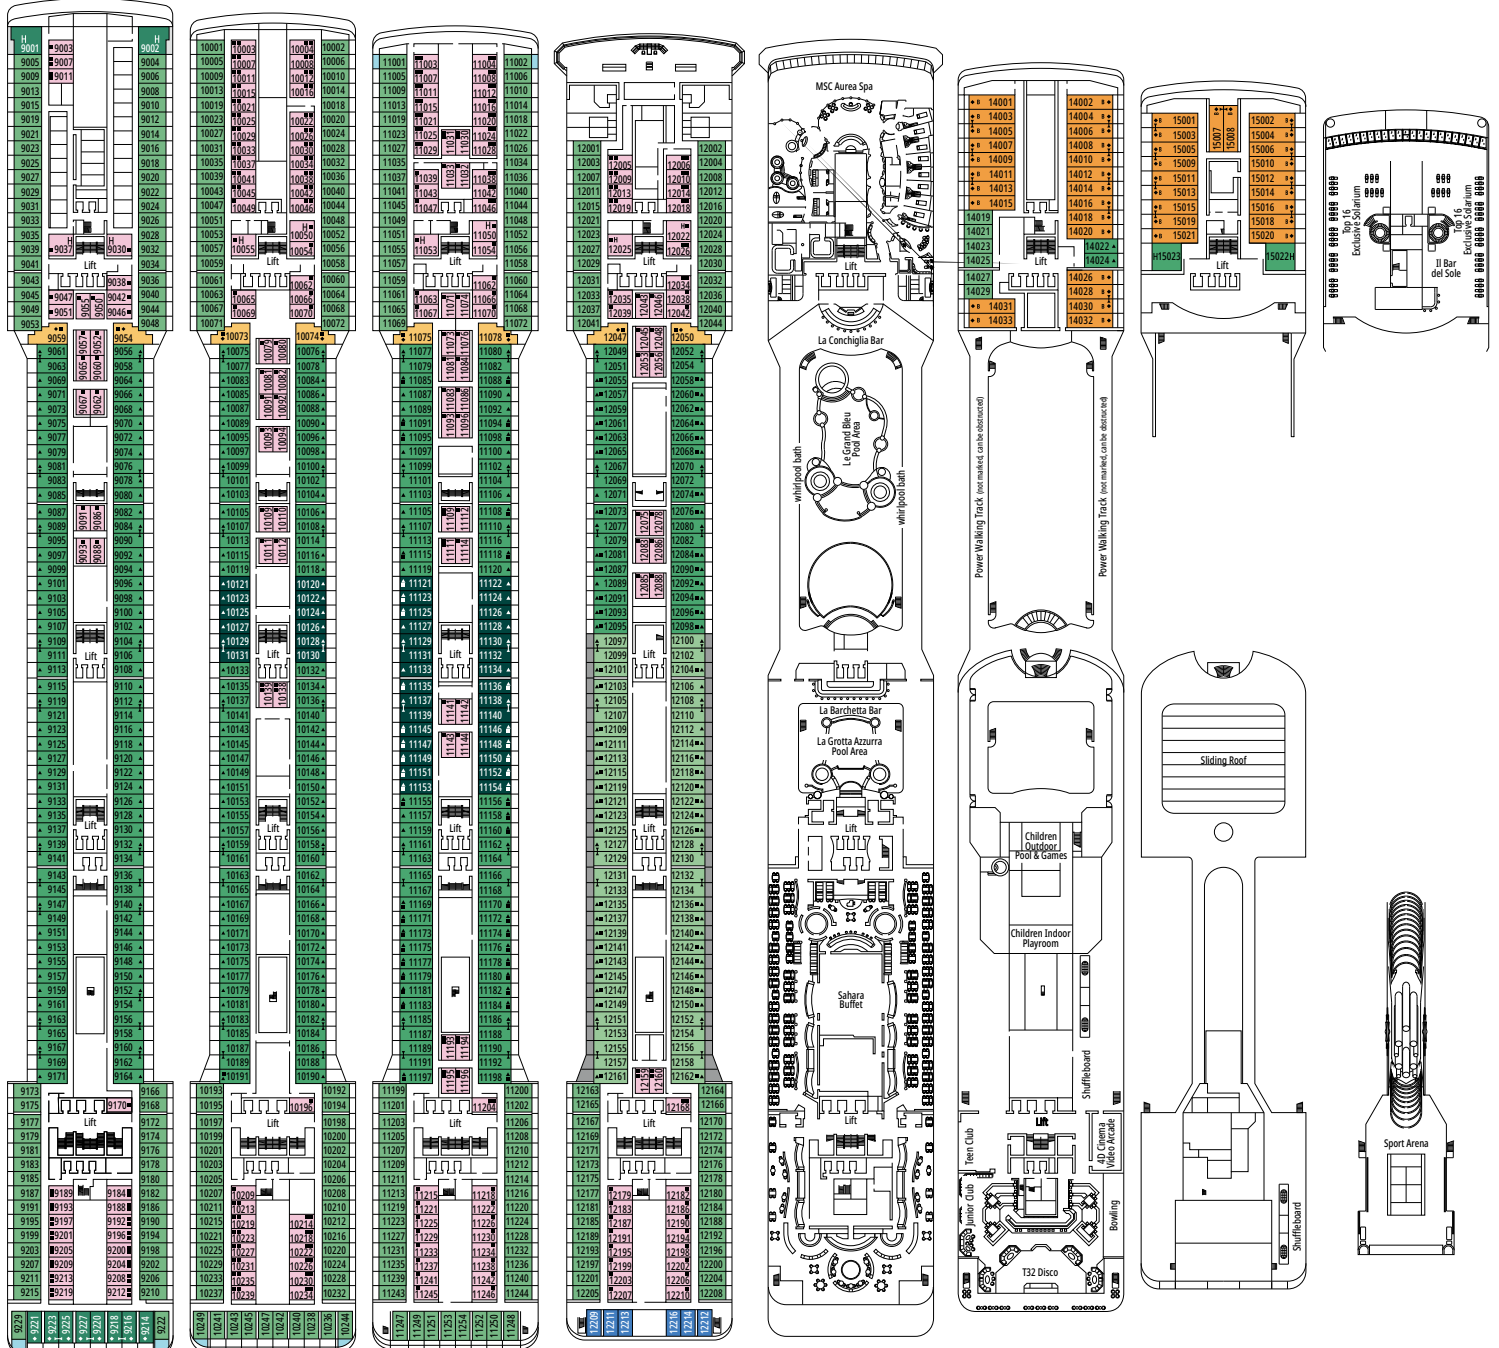

DECK 5
SORRENTO

DECK 6
PORTOFINO

DECK 7
AMALFI

DECK 8
CAMOGLI

Ship configuration, data and descriptions may be subject to change depending on the season and on the destination and must be verified at the time of booking.

LA GROTTA AZZURRA

T32 DISCO

DECK 9
PANAREA

DECK 10
RICCIONE

DECK 11
ISCHIA

DECK 12
PORTO VENERE

DECK 13
PORTO CERVO

DECK 14
POSITANO