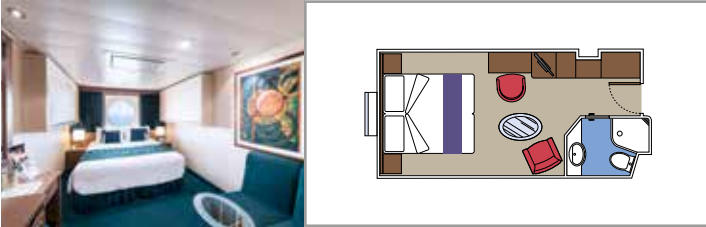

OCEAN VIEW

INCLUDED FACILITIES

Window with sea view
Relaxing armchair
Comfortable double bed or single beds (on request)*
Bathroom with shower, vanity area with hairdryer
Interactive TV, telephone, safe, minibar and air conditioning
Wifi connection available (for a fee)

*Cabin for guests with disabilities or reduced mobility has only single beds

DELUXE OCEAN VIEW

OR1

≈16
5-12
4

› Low deck location