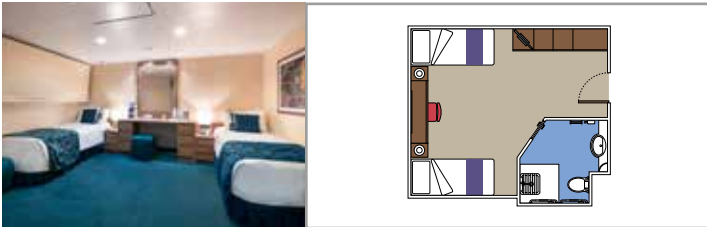

INTERIOR

Available in:

- › **Junior Interior (IM2)**
  cabin size ≈20m²; medium deck location (deck 11-12)
- › **Junior Interior (IM1)**
  cabin size ≈20m²; low deck location (deck 8-10)

Cabin for guests with disabilities or reduced mobility has only single beds
The image is representative only; the size, layout and furniture may vary (within the same cabin category).

FACILITIES FOR GUESTS WITH DISABILITIES OR REDUCED MOBILITY

Cabin door width	82 cm
Bathroom door width	85 cm
Size of cabin (floor space)	From ≈14 to ≈ 18 m²
Size of bathroom	3,5 m²
Is there a fold-down seat in the shower?	Yes
Height of seat from the floor	45 cm
Does the WC seat have grab rails?	Yes
Are wheelchairs available on board?	In limited numbers*
Are all decks/public areas accessible?	Yes
Are all lifeboats wheelchair-accessible?	No**
Do the lifts have deck indicators?	Visual - Audio & Braille
Can severely visually impaired/blind guests be catered for on the cruise?	Only with full-time carer

* Only for embarkation, disembarkation and emergencies.

** In the event of an emergency, dedicated personnel will help guests with disabilities or reduced mobility to board lifeboats.