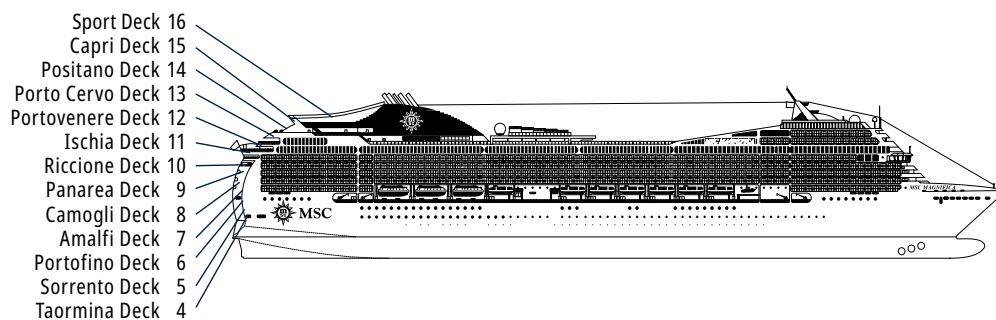

TECHNICAL CHARACTERISTICS OF THE SHIP

IL BAR DEL SOLE

TECHNICAL CHARACTERISTICS OF THE SHIP

GROSS TONNAGE	95.128
LENGTH / BEAM / HEIGHT	293,80 m / 32,20 m / 59,64 m
DECKS	16, included 13 for guests
LIFTS	13
VOLTAGE (IN CABIN)	110/220 volts
MAXIMUM SPEED	22,90 knots
STABILIZERS	Stabilized with 2 fins
NUMBER OF PASSENGERS	3.223
NUMBER OF CABINS	1.259, included 16 for guests with disabilities or reduced mobility
CREW MEMBERS	Approx. 1.038
POOLS	3, included 1 with sliding roof and 1 for children
WHIRLPOOLS	9 whirlpool baths
ENVIRONMENTAL TECHNOLOGY	Energy Saving and Monitoring System