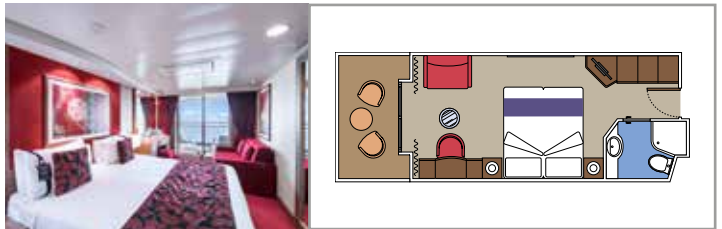

DELUXE BALCONY

BR1

≈16
≈5
9
3

› Low deck location