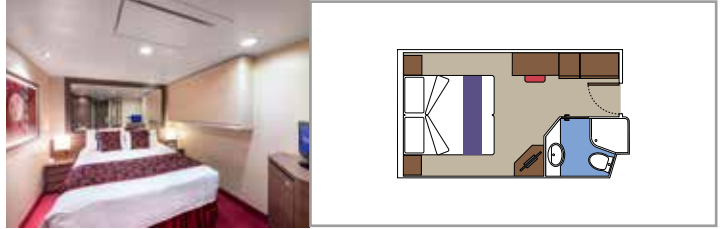

JUNIOR INTERIOR

IM1

≈13
5-10
4

› Low deck location

The images are representative only. Size, layout and furniture may vary (within the same cabin category).

Cabin size (m²)

Balcony size (m²)

Deck location

Accommodating up to