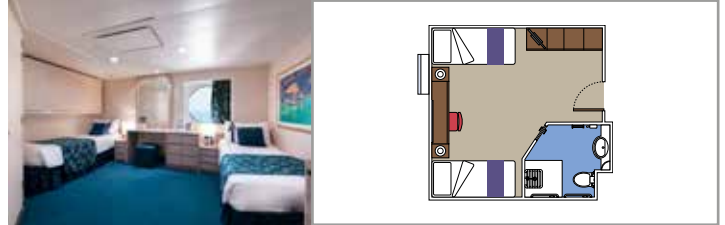

OCEAN VIEW

Available in:

- › **Deluxe Ocean View (OR1)**
  cabin size ≈18m²; low deck location (deck 8)