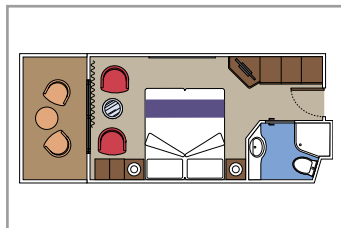

› Low deck location

JUNIOR BALCONY

BM2

 ≈14
  ≈5

› Medium deck location
› Deck 10-14
› Accommodating up to 2 people

JUNIOR BALCONY

BM1

 ≈14
  ≈5

 Cabin size (m²)

 Balcony size (m²)

 Deck location

 Accommodating up to

OCEAN VIEW

INCLUDED FACILITIES

Window with sea view
Relaxing armchair
Comfortable double bed or single beds (on request)*
Bathroom with shower, vanity area with hairdryer
Interactive TV, telephone, safe, minibar and air conditioning
Wifi connection available (for a fee)