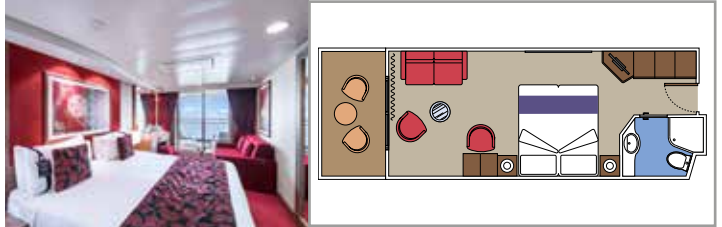

SUITE AUREA

INCLUDED FACILITIES

- Sitting area with sofa
- Spacious wardrobe
- Comfortable double bed or single beds (on request)
- Bathroom with shower or bathtub, vanity area with hairdryer
- Interactive TV, telephone, safe, minibar and air conditioning
- Wifi connection available (for a fee)

INCLUDED FACILITIES

- Sitting area with sofa
- Comfortable double bed or single beds (on request)*
- Bathroom with shower or bathtub, vanity area with hairdryer
- Interactive TV, telephone, safe, minibar and air conditioning
- Wifi connection available (for a fee)

*Cabin for guests with disabilities or reduced mobility has only single beds (except cabin 15022 and 15023)

DELUXE BALCONY AUREA

BA

 ≈16
  ≈5
  10-11
  4

› Best ship position

PREMIUM BALCONY

BL1

 ≈18
  ≈4
  8-9
  4

 Cabin size (m²)

 Balcony size (m²)

 Deck location

 Accommodating up to

OCEAN VIEW

INCLUDED FACILITIES

Window with sea view
Relaxing armchair
Comfortable double bed or single beds (on request)*
Bathroom with shower, vanity area with hairdryer
Interactive TV, telephone, safe, minibar and air conditioning
Wifi connection available (for a fee)