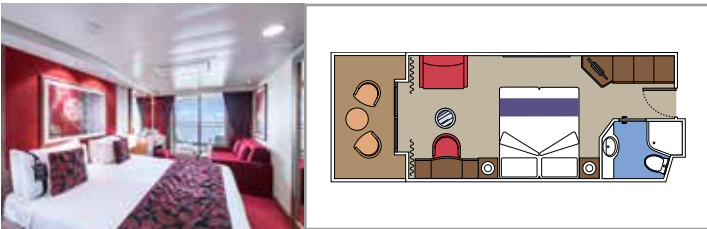

DELUXE BALCONY

BR2

≈16
≈5
10-15
4

› Medium deck location