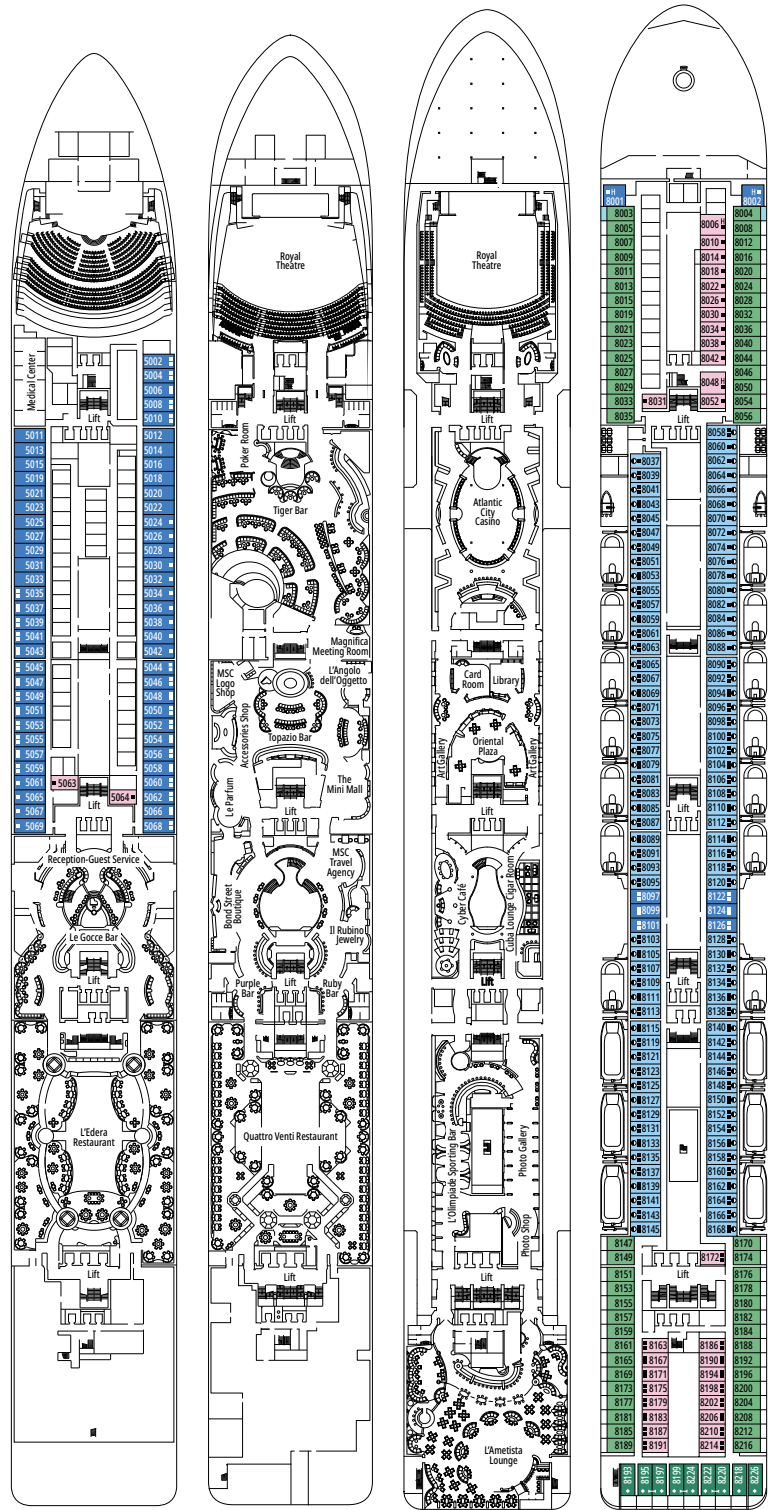

DECK 5
SORRENTO

DECK 6
PORTOFINO

DECK 7
AMALFI

DECK 8
CAMOGLI

Ship configuration, data and descriptions may be subject to change depending on the season and on the destination and must be verified at the time of booking.