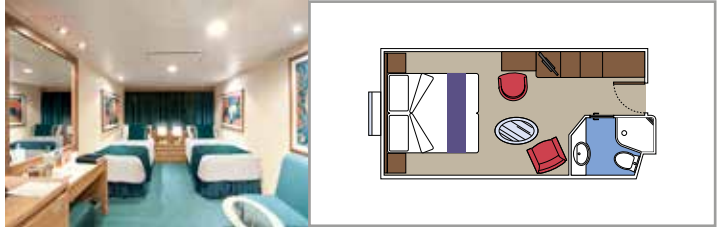

DELUXE OCEAN VIEW WITH OBSTRUCTED VIEW

00

≈15
8
4

The images are representative only. Size, layout and furniture may vary (within the same cabin category).

Cabin size (m²)

Balcony size (m²)

Deck location

Accommodating up to