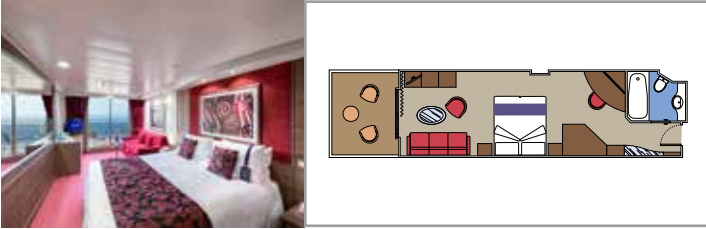

SUITE AUREA

INCLUDED FACILITIES

- Sitting area with sofa
- Spacious wardrobe
- Comfortable double bed or single beds (on request)
- Bathroom with shower or bathtub, vanity area with hairdryer
- Interactive TV, telephone, safe, minibar and air conditioning
- Wifi connection available (for a fee)

PREMIUM SUITE AUREA

SL2

≈25
≈6
15
4