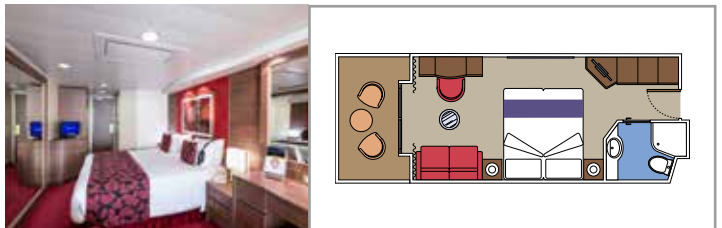

DELUXE BALCONY WITH PARTIAL VIEW

BP

≈16
≈5
12
4

The images are representative only. Size, layout and furniture may vary (within the same cabin category).

Cabin size (m²)

Balcony size (m²)

Deck location

Accommodating up to