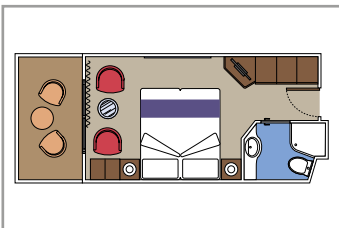

 ≈23
  ≈4
  9-12
  5

The images are representative only. Size, layout and furniture may vary (within the same cabin category).

 Cabin size (m²)

 Balcony size (m²)

 Deck location

 Accommodating up to

BALCONY

› Low deck location

DELUXE BALCONY

BR2

 ≈16
  ≈5
  10-15
  4

› Medium deck location

DELUXE BALCONY

BR1

 ≈16
  ≈5
  9
  3

› Low deck location

JUNIOR BALCONY

BM2

 ≈14
  ≈5

› Medium deck location
› Deck 10-14
› Accommodating up to 2 people

JUNIOR BALCONY

BM1

 ≈14
  ≈5

 Cabin size (m²)

 Balcony size (m²)

 Deck location

 Accommodating up to

OCEAN VIEW

INCLUDED FACILITIES

Window with sea view
Relaxing armchair
Comfortable double bed or single beds (on request)*
Bathroom with shower, vanity area with hairdryer
Interactive TV, telephone, safe, minibar and air conditioning
Wifi connection available (for a fee)