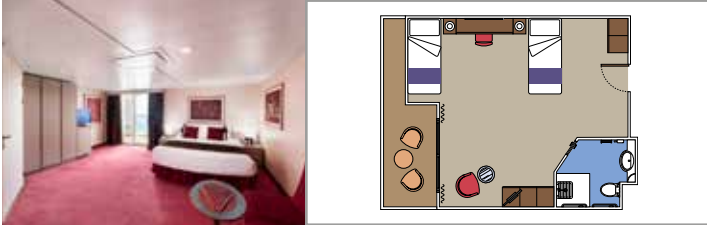

BALCONY

Available in:

- › **Premium Balcony (BL1)**
  cabin size ≈28m²; balcony size ≈5 m²; low deck location (deck 9)
- › **Deluxe Balcony (BR2)**
  cabin size ≈27-28m²; Balcony size ≈12m²; medium deck location (deck 15)