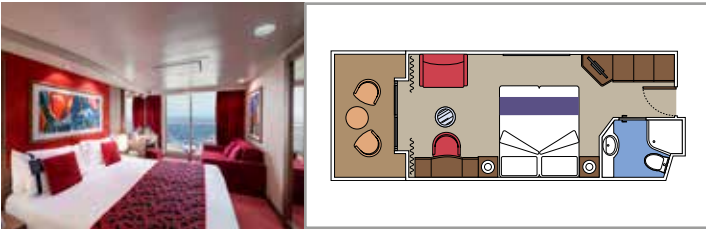

SUITE AUREA

INCLUDED FACILITIES

- Sitting area with sofa
- Spacious wardrobe
- Comfortable double or single beds (on request)
- Bathroom with bathtub, vanity area with hairdryer
- Interactive TV, telephone, safe, minibar and air conditioning
- Wifi connection available (for a fee)

BALCONY

INCLUDED FACILITIES

- Sitting area with sofa
- Comfortable double or single beds (on request)*
- Bathroom with shower, vanity area with hairdryer
- Interactive TV, telephone, safe, minibar and air conditioning
- Wifi connection available (for a fee)

*Cabin for guests with disabilities or reduced mobility has only single beds

DELUXE BALCONY AUREA

BA

 ≈18
  ≈5
  9-11
  3

› Best ship position

PREMIUM BALCONY

BL2

 ≈18
  ≈5
  10-15
  3

- Window with sea view
- Relaxing armchair
- Comfortable double or single beds (on request)*
- Bathroom with shower, vanity area with hairdryer
- Interactive TV, telephone, safe, minibar and air conditioning
- Wifi connection available (for a fee)