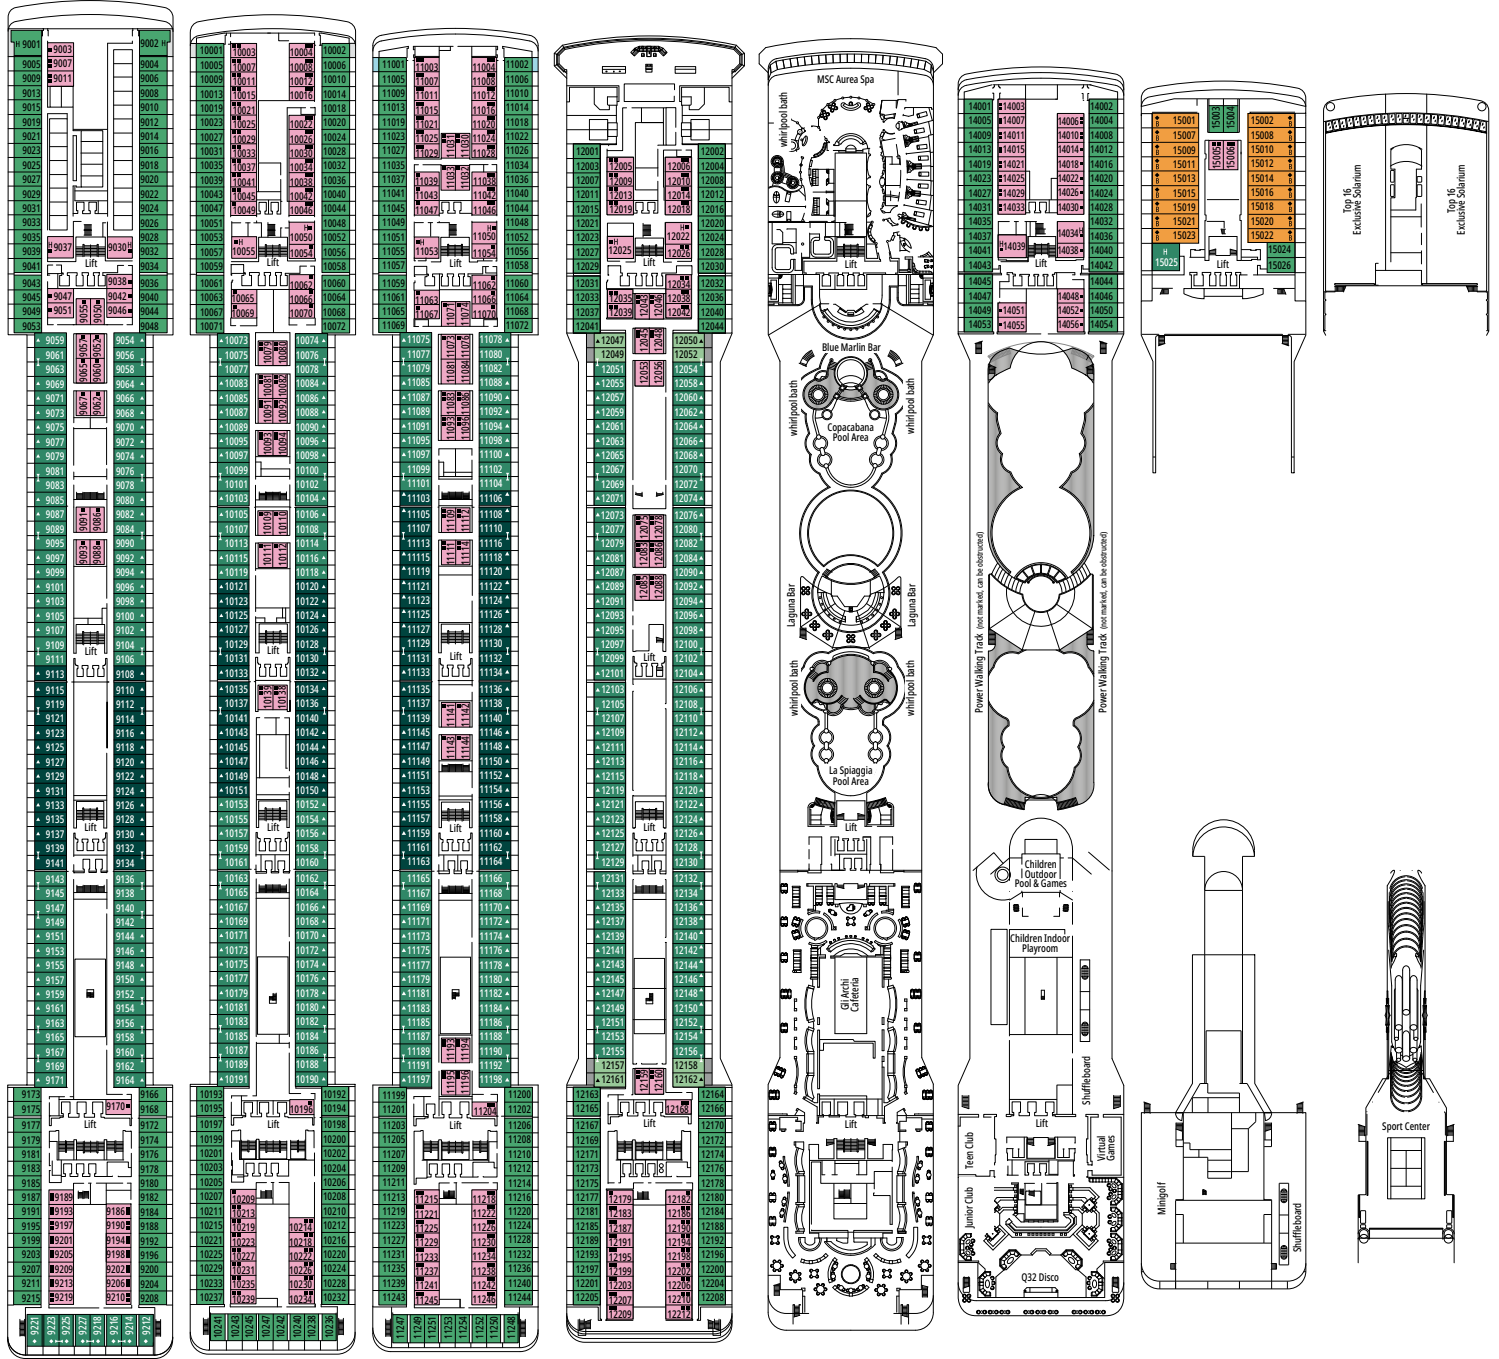

MSC MUSICA

TECHNICAL SHEET

TECHNICAL CHARACTERISTICS OF THE SHIP

RECEPTION-GUEST SERVICE

TECHNICAL CHARACTERISTICS OF THE SHIP

GROSS TONNAGE	92.409
LENGTH / BEAM / HEIGHT	293,80 m / 32,20 m / 59,64 m
DECKS	16, incl. 13 for guests
LIFTS	13
VOLTAGE (IN CABIN)	110/220 volts
MAXIMUM SPEED	23 knots
STABILIZERS	Stabilized with 2 fins
NUMBER OF PASSENGERS	3.223
NUMBER OF CABINS	1.275, incl. 17 for guests with disabilities or reduced mobility
CREW MEMBERS	Approx. 1.014
POOLS	3, incl. 1 for children
WHIRLPOOLS	4 whirlpool baths

Ship configuration, data and descriptions may be subject to change depending on the season and on the destination and must be verified at the time of booking.

DECK 4
ANDANTE

DECK 5
GRAZIOSO

DECK 6
BRILLANTE

DECK 7
MAESTOSO

DECK 8
FORTE

BLUE MARLIN BAR

MSC AUREA SPA

DECK 9 INTERMEZZO

DECK 10 MINUETTO

DECK 11 ADAGIO

DECK 12 VIRTUOSO

DECK 13 VIVACE

DECK 14 CAPRICCIO

DECK 15 CANTATA

DECK 16 SPORT