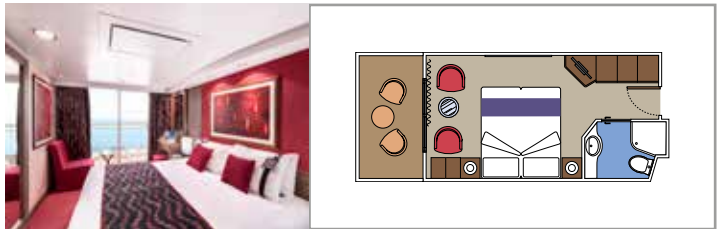

DELUXE BALCONY

BR2

≈15
≈5
10-15
2

› Medium deck location