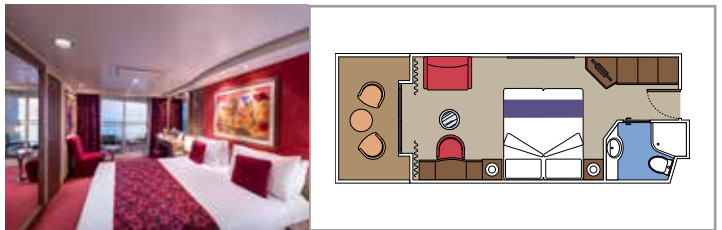

SUITE AUREA

INCLUDED FACILITIES

- Sitting area with sofa
- Spacious wardrobe
- Comfortable double or single beds (on request)
- Bathroom with bathtub, vanity area with hairdryer
- Interactive TV, telephone, safe, minibar and air conditioning
- Wifi connection available (for a fee)

BALCONY

INCLUDED FACILITIES

- Sitting area with sofa
- Comfortable double or single beds (on request)*
- Bathroom with shower, vanity area with hairdryer
- Interactive TV, telephone, safe, minibar and air conditioning
- Wifi connection available (for a fee)

› Medium deck location

DELUXE BALCONY

BR1

 ≈15
  ≈5
  8-9
  2

› Low deck location

DELUXE BALCONY WITH PARTIAL VIEW

BP

 ≈18
  ≈5
  12
  3

- Window with sea view
- Relaxing armchair
- Comfortable double or single beds (on request)*
- Bathroom with shower, vanity area with hairdryer
- Interactive TV, telephone, safe, minibar and air conditioning
- Wifi connection available (for a fee)