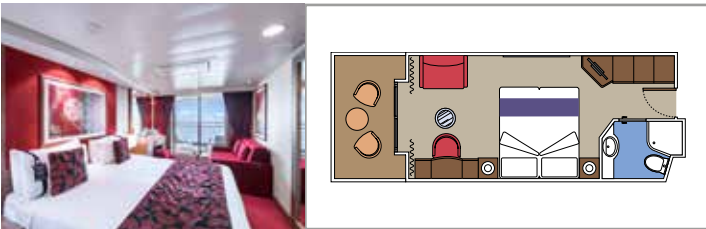

PREMIUM BALCONY

BL1

≈18
≈5
8-9
4

› Low deck location