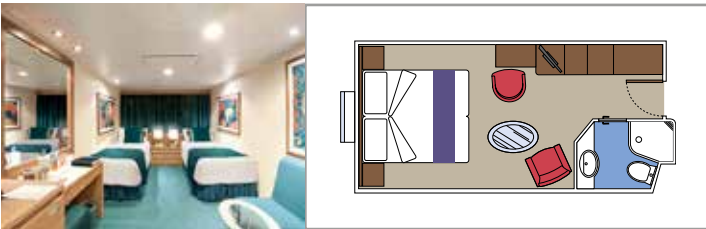

DELUXE OCEAN VIEW WITH OBSTRUCTED VIEW

00

≈16
8
4

The images are representative only. Size, layout and furniture may vary (within the same cabin category).

Cabin size (m²)

Balcony size (m²)

Deck location

Accommodating up to