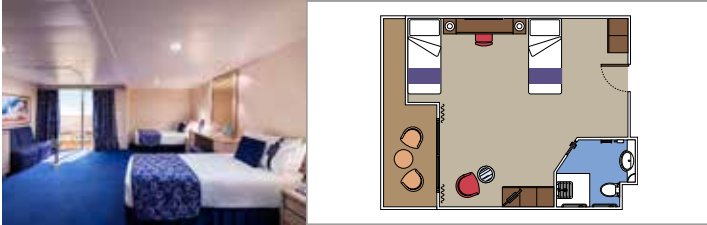

BALCONY

Available in:

- › **Premium Balcony (BL2)**
  cabin size ≈28m²; Balcony size ≈5m²; medium deck location (deck 15)
- › **Deluxe Balcony (BR1)**
  cabin size ≈28m²; Balcony size ≈5m²; medium deck location (deck 9)