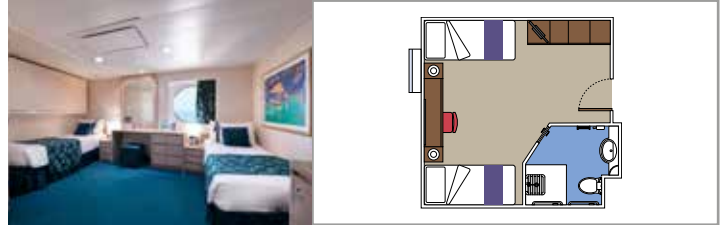

OCEAN VIEW

Available in:

- › **Deluxe Ocean View (OR2)**
  cabin size ≈19m²; low deck location (deck 8)