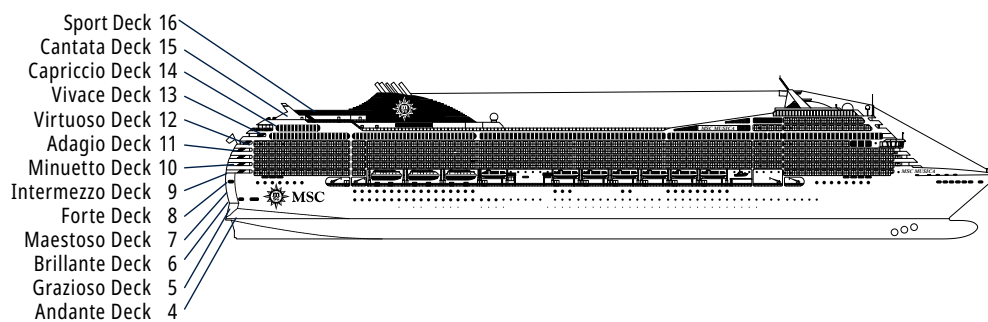

MSC MUSICA

TECHNICAL SHEET

TECHNICAL CHARACTERISTICS OF THE SHIP

RECEPTION-GUEST SERVICE

TECHNICAL CHARACTERISTICS OF THE SHIP

GROSS TONNAGE	92.409
LENGTH / BEAM / HEIGHT	293,80 m / 32,20 m / 59,64 m
DECKS	16, incl. 13 for guests
LIFTS	13
VOLTAGE (IN CABIN)	110/220 volts
MAXIMUM SPEED	23 knots
STABILIZERS	Stabilized with 2 fins
NUMBER OF PASSENGERS	3.223
NUMBER OF CABINS	1.275, incl. 17 for guests with disabilities or reduced mobility
CREW MEMBERS	Approx. 1.014
POOLS	3, incl. 1 for children
WHIRLPOOLS	4 whirlpool baths