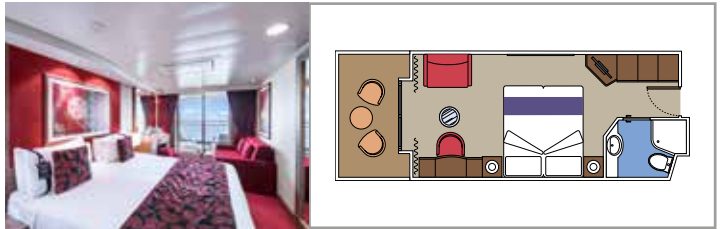

SUITE AUREA

INCLUDED FACILITIES

- Sitting area with sofa
- Spacious wardrobe
- Comfortable double or single beds (on request)
- Bathroom with bathtub, vanity area with hairdryer
- Interactive TV, telephone, safe, minibar and air conditioning
- Wifi connection available (for a fee)

BALCONY

INCLUDED FACILITIES

- Sitting area with sofa
- Comfortable double or single beds (on request)*
- Bathroom with shower, vanity area with hairdryer
- Interactive TV, telephone, safe, minibar and air conditioning
- Wifi connection available (for a fee)

*Cabin for guests with disabilities or reduced mobility has only single beds

DELUXE BALCONY AUREA

BA

 ≈18
  ≈5
  9-11
  3

› Best ship position

PREMIUM BALCONY

BL2

 ≈18
  ≈5
  10-15
  3

- Window with sea view
- Relaxing armchair
- Comfortable double or single beds (on request)*
- Bathroom with shower, vanity area with hairdryer
- Interactive TV, telephone, safe, minibar and air conditioning
- Wifi connection available (for a fee)