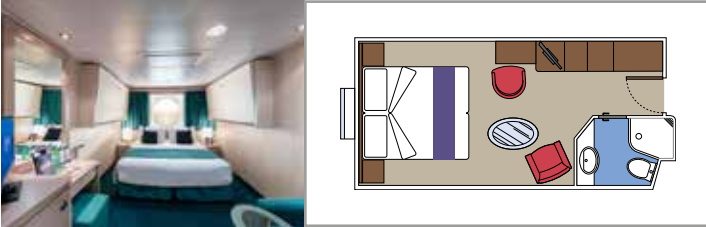

OCEAN VIEW

INCLUDED FACILITIES

- Window with sea view
- Relaxing armchair
- Comfortable double or single beds (on request)*
- Bathroom with shower, vanity area with hairdryer
- Interactive TV, telephone, safe, minibar and air conditioning
- Wifi connection available (for a fee)

*Cabin for guests with disabilities or reduced mobility has only single beds.

DELUXE OCEAN VIEW

OR2

≈16
8
4

› Medium deck location