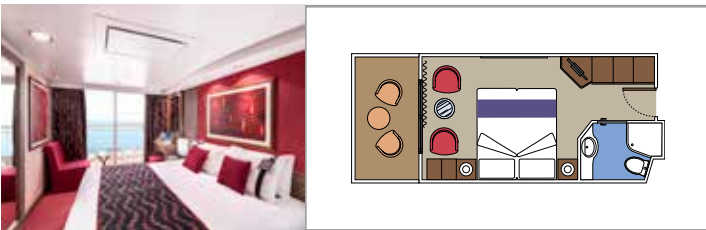

DELUXE BALCONY

BR1

≈15
≈5
8-9
2

› Low deck location