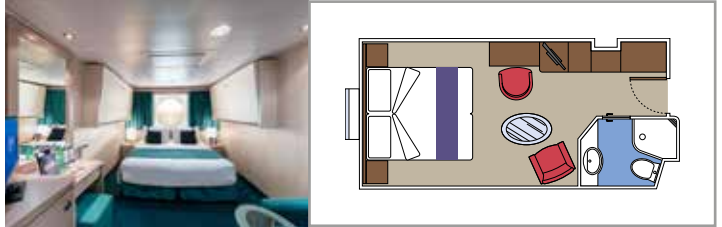

DELUXE OCEAN VIEW

OR1

≈16
5
4

› Low deck location