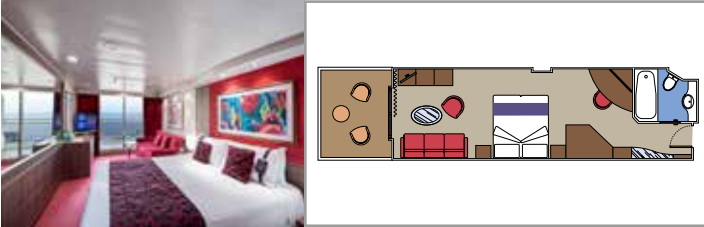

BALCONY

OCEAN VIEW

INTERIOR

LEGEND

Cabin size (m²)

Balcony size (m²)

Deck location

Accommodating up to

SUITE AUREA

INCLUDED FACILITIES

- Sitting area with sofa
- Spacious wardrobe
- Comfortable double or single beds (on request)
- Bathroom with bathtub, vanity area with hairdryer
- Interactive TV, telephone, safe, minibar and air conditioning
- Wifi connection available (for a fee)

PREMIUM SUITE AUREA

SL1

 ≈26  ≈4  15  4

The images are representative only. Size, layout and furniture may vary (within the same cabin category).

 Cabin size (m²)

 Balcony size (m²)

 Deck location

 Accommodating up to