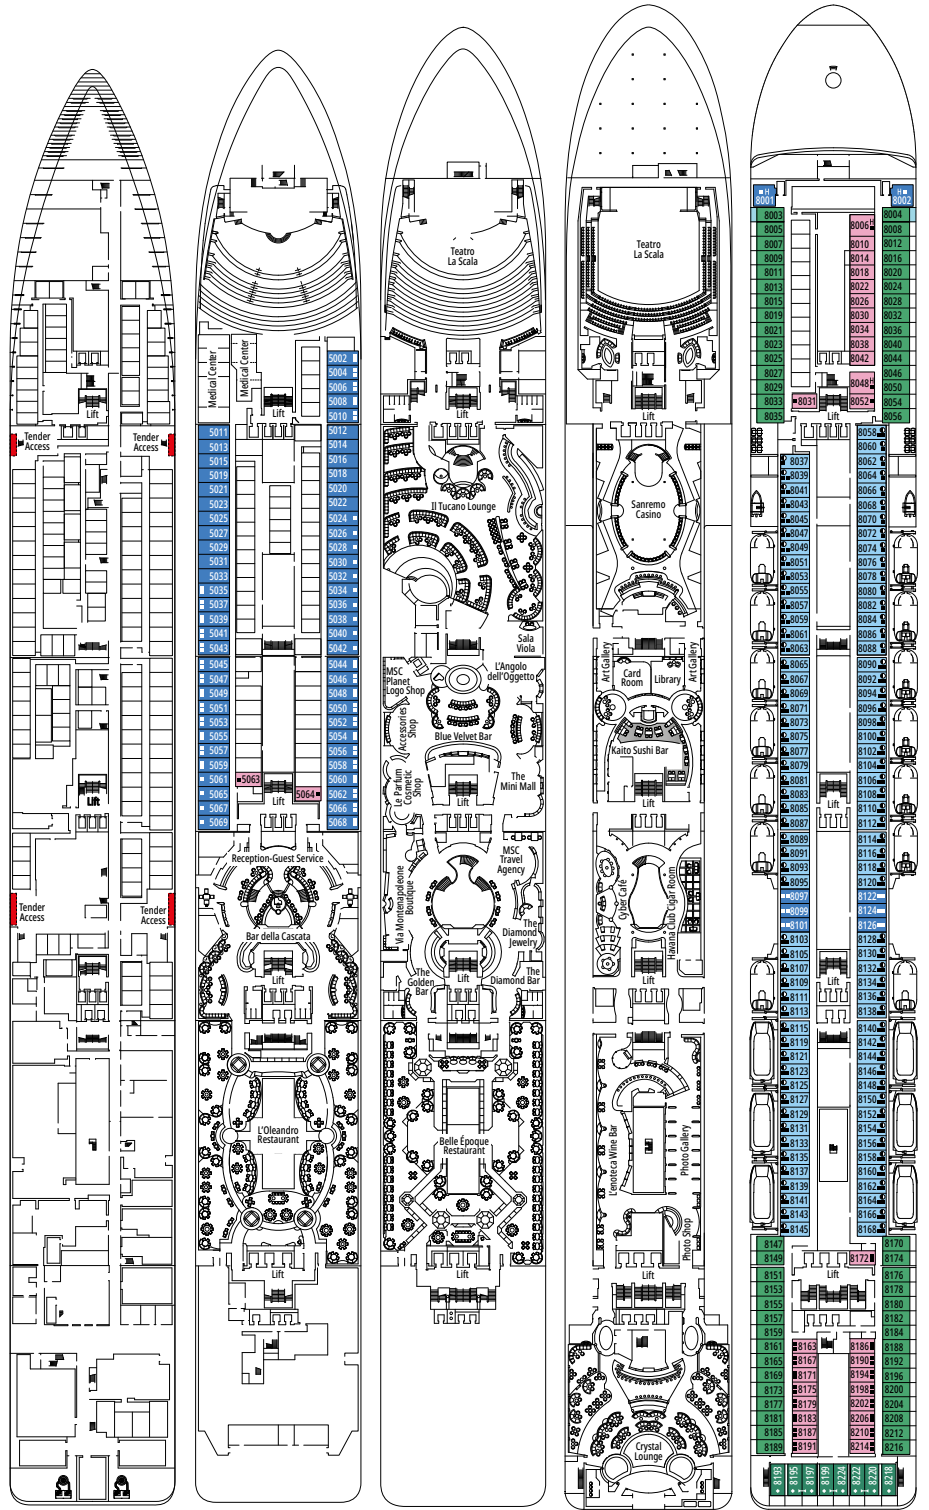

Ship configuration, data and descriptions may be subject to change depending on the season and on the destination and must be verified at the time of booking.