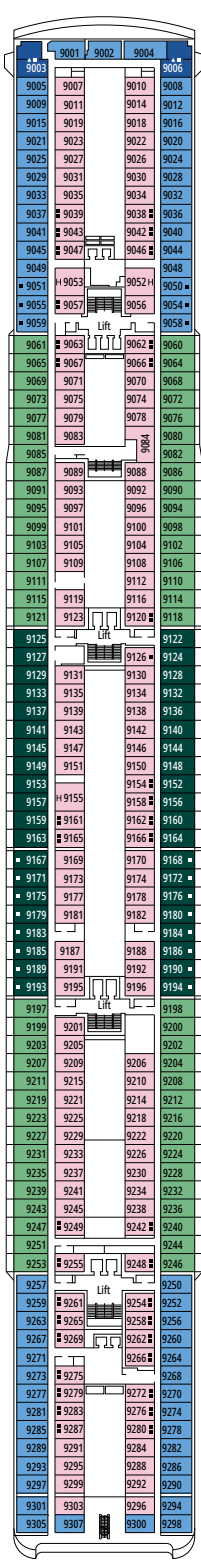

DECK 9
NORMA