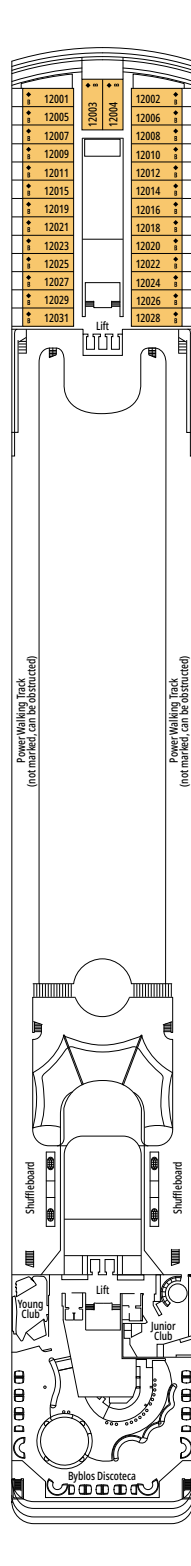

DECK 12
LA BOHÈME