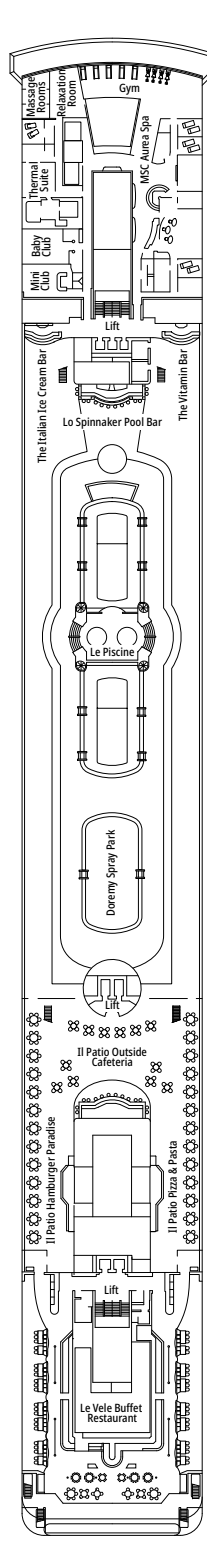

DECK 11
TOSCA