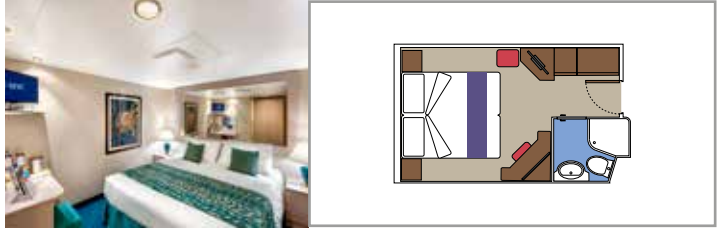

JUNIOR INTERIOR

IM1

≈13
7-8
4

› Low deck location

The images are representative only. Size, layout and furniture may vary (within the same cabin category).

Cabin size (m²)

Balcony size (m²)

Deck location

Accommodating up to