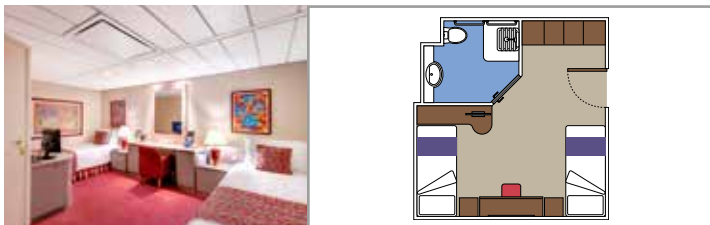

SUITE AUREA

INCLUDED FACILITIES

- Sitting area with sofa
- Spacious wardrobe
- Comfortable double or single beds (on request)
- Bathroom with bathtub, vanity area with hairdryer
- Interactive TV, telephone, safe, minibar and air conditioning
- Wifi connection available (for a fee)

BALCONY

INCLUDED FACILITIES

Comfortable double or single beds (on request)

Bathroom with shower, vanity area with hairdryer

Interactive TV, telephone, safe, minibar and air conditioning

Wifi connection available (for a fee)

 Deck location

 Accommodating up to

OCEAN VIEW

INCLUDED FACILITIES

- Window with sea view
- Relaxing armchair
- Comfortable double or single beds (on request)
- Bathroom with shower, vanity area with hairdryer
- Interactive TV, telephone, safe, minibar and air conditioning
- Wifi connection available (for a fee)

 Deck location

 Accommodating up to

FACILITIES FOR GUESTS WITH DISABILITIES OR REDUCED MOBILITY

JUNIOR INTERIOR FOR GUEST WITH DISABILITIES OR REDUCED MOBILITY

INTERIOR

Available in:

- › **Junior Interior (IM1)**
cabin size ≈21m²; medium deck location (deck 7-8)
- › **Junior Interior (IM2)**
cabin size ≈21m²; low deck location (deck 9-10)