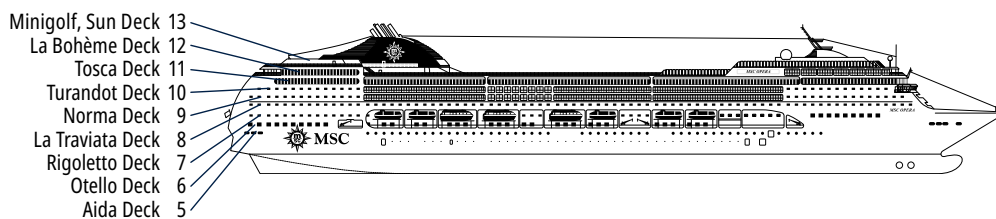

MSC OPERA

TECHNICAL SHEET

TECHNICAL CHARACTERISTICS OF THE SHIP

MED PEARL CASINO

TECHNICAL CHARACTERISTICS OF THE SHIP

| | |
|------------------------|--|
| GROSS TONNAGE | 65.591 |
| LENGTH / BEAM / HEIGHT | 274,9 m / 28,8 m / 54 m |
| DECKS | 13, included 9 for guests |
| LIFTS | 9 |
| VOLTAGE (IN CABIN) | 110/220 volts |
| MAXIMUM SPEED | 20,3 knots |
| STABILIZERS | Stabilized with 2 fins |
| NUMBER OF PASSENGERS | 2.658 |
| NUMBER OF CABINS | 1.075, included 6 for guests with disabilities or reduced mobility |
| CREW MEMBERS | Approx. 742 |
| POOLS | 3, with child-appropriate areas |
| WHIRLPOOLS | 2 whirlpool baths |