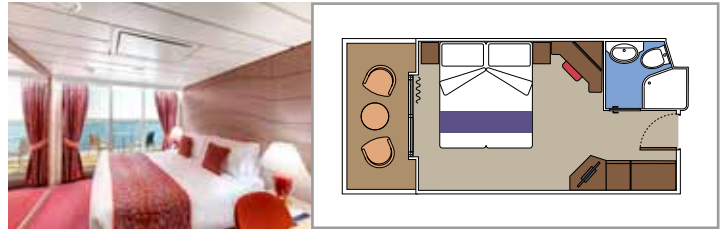

SUITE AUREA

INCLUDED FACILITIES

- Sitting area with sofa
- Spacious wardrobe
- Comfortable double or single beds (on request)
- Bathroom with bathtub, vanity area with hairdryer
- Interactive TV, telephone, safe, minibar and air conditioning
- Wifi connection available (for a fee)

BALCONY

INCLUDED FACILITIES

Comfortable double or single beds (on request)

Bathroom with shower, vanity area with hairdryer

Interactive TV, telephone, safe, minibar and air conditioning

Wifi connection available (for a fee)

DELUXE BALCONY AUREA

BA

› Best ship position

JUNIOR BALCONY

BM1

The images are representative only. Size, layout and furniture may vary (within the same cabin category).

 Cabin size (m²)

 Balcony size (m²)

 Deck location

 Accommodating up to

OCEAN VIEW

INCLUDED FACILITIES

- Window with sea view
- Relaxing armchair
- Comfortable double or single beds (on request)
- Bathroom with shower, vanity area with hairdryer
- Interactive TV, telephone, safe, minibar and air conditioning
- Wifi connection available (for a fee)