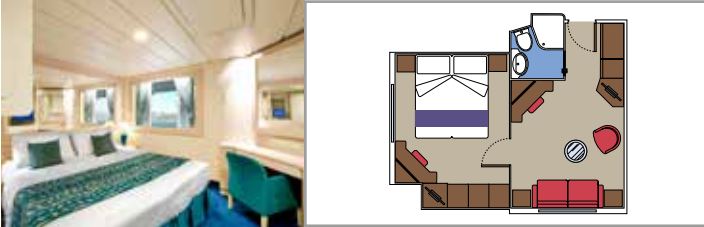

OCEAN VIEW

INCLUDED FACILITIES

- Window with sea view
- Relaxing armchair
- Comfortable double or single beds (on request)
- Bathroom with shower, vanity area with hairdryer
- Interactive TV, telephone, safe, minibar and air conditioning
- Wifi connection available (for a fee)

PREMIUM OCEAN VIEW

OL1

≈22
9
4

› Low deck location