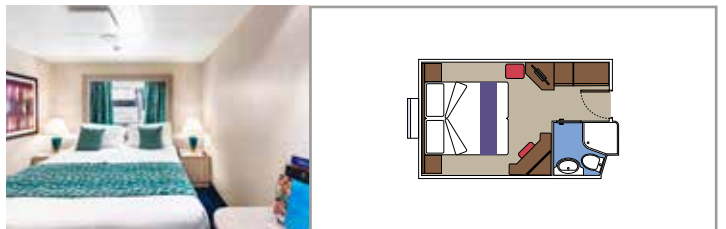

SUITE AUREA

INCLUDED FACILITIES

- Sitting area with sofa
- Spacious wardrobe
- Comfortable double or single beds (on request)
- Bathroom with bathtub, vanity area with hairdryer
- Interactive TV, telephone, safe, minibar and air conditioning
- Wifi connection available (for a fee)

BALCONY

INCLUDED FACILITIES

Comfortable double or single beds (on request)

Bathroom with shower, vanity area with hairdryer

Interactive TV, telephone, safe, minibar and air conditioning

Wifi connection available (for a fee)

 Deck location

 Accommodating up to

OCEAN VIEW

INCLUDED FACILITIES

- Window with sea view
- Relaxing armchair
- Comfortable double or single beds (on request)
- Bathroom with shower, vanity area with hairdryer
- Interactive TV, telephone, safe, minibar and air conditioning
- Wifi connection available (for a fee)

JUNIOR OCEAN VIEW

OM1

 ≈13
  7-8
  4

› Low deck location

JUNIOR OCEAN VIEW WITH OBSTRUCTED VIEW

OO

 ≈13
  7
  2

The images are representative only. Size, layout and furniture may vary (within the same cabin category).