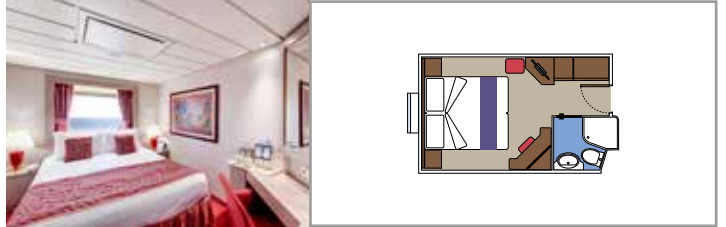

JUNIOR OCEAN VIEW

OM2

≈13
9-10
4

› Medium deck location