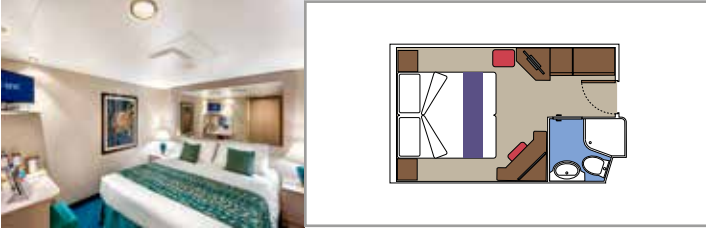

SUITE AUREA

INCLUDED FACILITIES

- Sitting area with sofa
- Spacious wardrobe
- Comfortable double or single beds (on request)
- Bathroom with bathtub, vanity area with hairdryer
- Interactive TV, telephone, safe, minibar and air conditioning
- Wifi connection available (for a fee)

BALCONY

INCLUDED FACILITIES

Comfortable double or single beds (on request)

Bathroom with shower, vanity area with hairdryer

Interactive TV, telephone, safe, minibar and air conditioning

Wifi connection available (for a fee)

 Deck location

 Accommodating up to

OCEAN VIEW

INCLUDED FACILITIES

- Window with sea view
- Relaxing armchair
- Comfortable double or single beds (on request)
- Bathroom with shower, vanity area with hairdryer
- Interactive TV, telephone, safe, minibar and air conditioning
- Wifi connection available (for a fee)

Interactive TV, telephone, safe, minibar and air conditioning

Wifi connection available (for a fee)

*Cabin for guests with disabilities or reduced mobility has only single beds.

JUNIOR INTERIOR

IM2

 ≈13
  9-10
  4