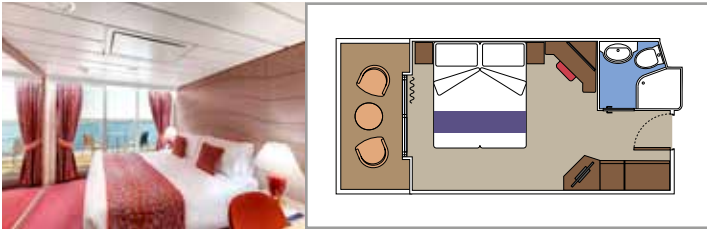

SUITE AUREA

INCLUDED FACILITIES

- Sitting area with sofa
- Spacious wardrobe
- Comfortable double or single beds (on request)
- Bathroom with bathtub, vanity area with hairdryer
- Interactive TV, telephone, safe, minibar and air conditioning
- Wifi connection available (for a fee)

BALCONY

INCLUDED FACILITIES

Comfortable double or single beds (on request)

Bathroom with shower, vanity area with hairdryer

Interactive TV, telephone, safe, minibar and air conditioning

Wifi connection available (for a fee)

DELUXE BALCONY AUREA

BA

› Best ship position

JUNIOR BALCONY

BM1

The images are representative only. Size, layout and furniture may vary (within the same cabin category).

 Cabin size (m²)

 Balcony size (m²)

 Deck location

 Accommodating up to

OCEAN VIEW

INCLUDED FACILITIES

- Window with sea view
- Relaxing armchair
- Comfortable double or single beds (on request)
- Bathroom with shower, vanity area with hairdryer
- Interactive TV, telephone, safe, minibar and air conditioning
- Wifi connection available (for a fee)