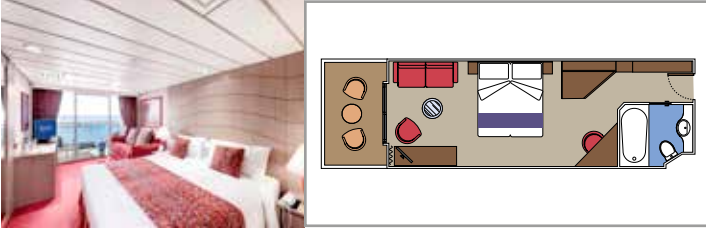

SUITE AUREA

INCLUDED FACILITIES

- Sitting area with sofa
- Spacious wardrobe
- Comfortable double or single beds (on request)
- Bathroom with bathtub, vanity area with hairdryer
- Interactive TV, telephone, safe, minibar and air conditioning
- Wifi connection available (for a fee)

JUNIOR SUITE AUREA

SR1

≈23 ≈5 12 4

The images are representative only. Size, layout and furniture may vary (within the same cabin category).

Cabin size (m²)

Balcony size (m²)

Deck location

Accommodating up to