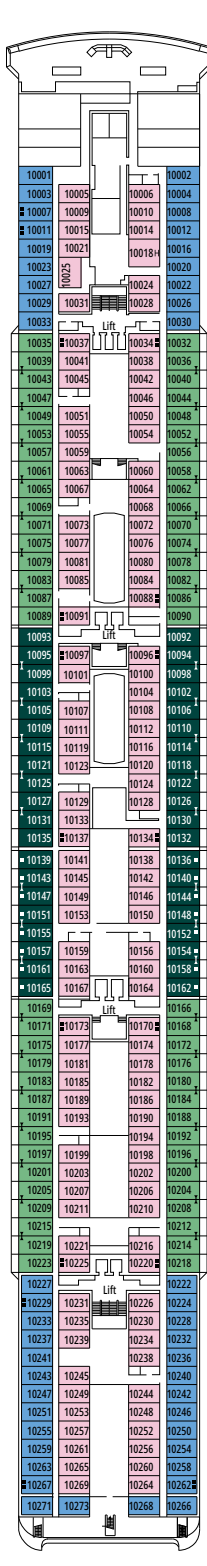

DECK 10
TURANDOT