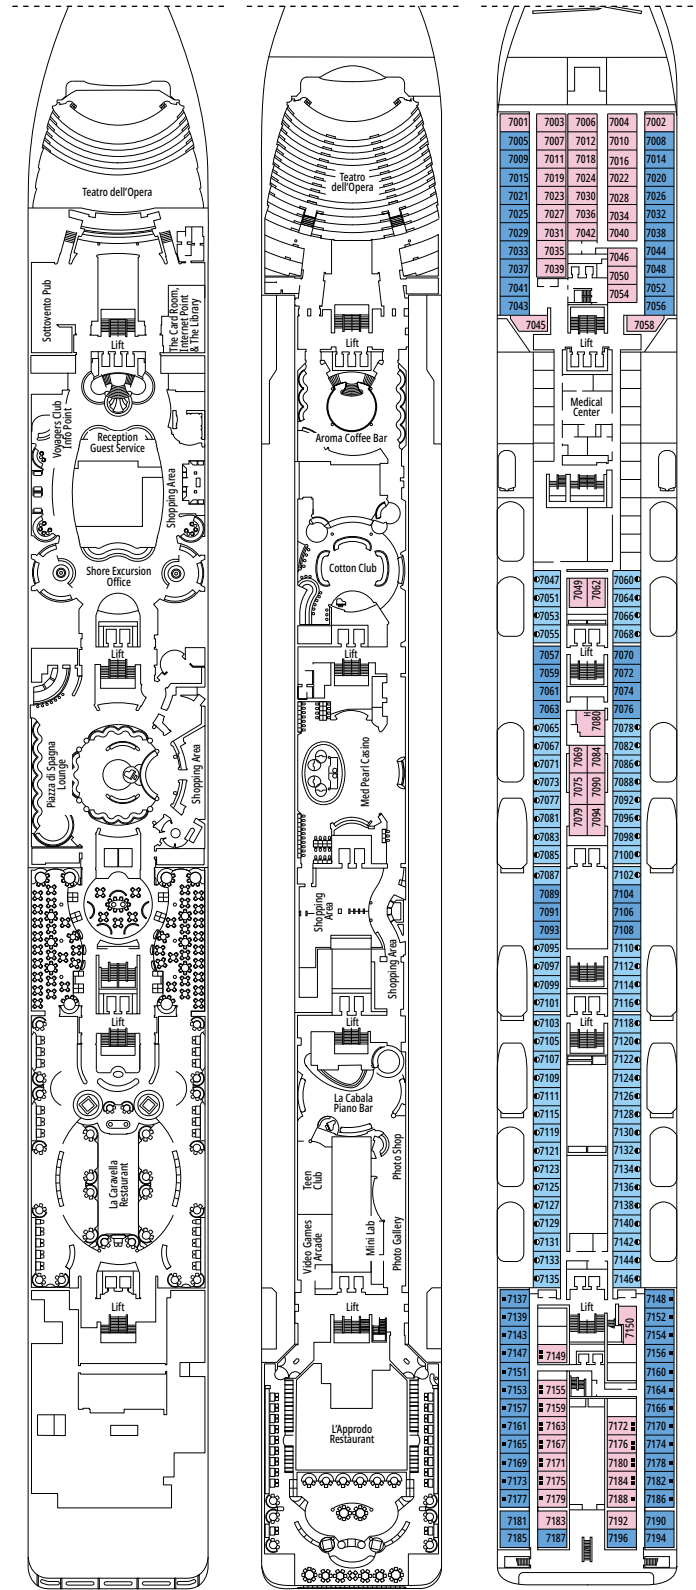

DECK 5
AIDA

DECK 6
OTELLO

DECK 7
RIGOLETTO