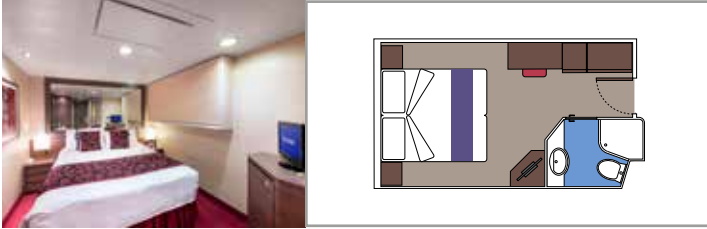

INTERIOR

INCLUDED FACILITIES

Comfortable double or single beds (on request)*

Bathroom with shower, vanity area and hairdryer

Interactive TV, telephone, safe, minibar and air conditioning

Wifi connection available (for a fee)

*Cabin for guests with disabilities or reduced mobility has only single beds

DELUXE INTERIOR

IR2

≈14
12-15
4

› Medium deck location