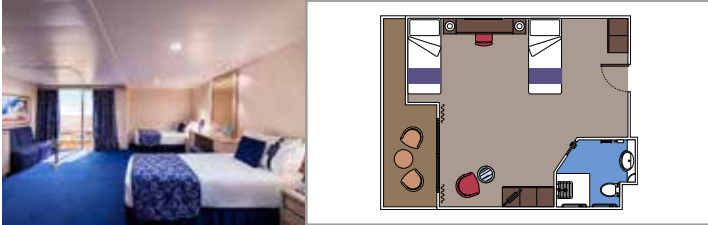

BALCONY

Available in:

- › **Premium Balcony (BL2)**
  cabin size $\approx 28\text{m}^2$; Balcony size $\approx 7\text{m}^2$; medium deck location (deck 15)
- › **Deluxe Balcony (BR1)**
  cabin size $\approx 27\text{m}^2$; Balcony size $\approx 5\text{m}^2$; medium deck location (deck 9)