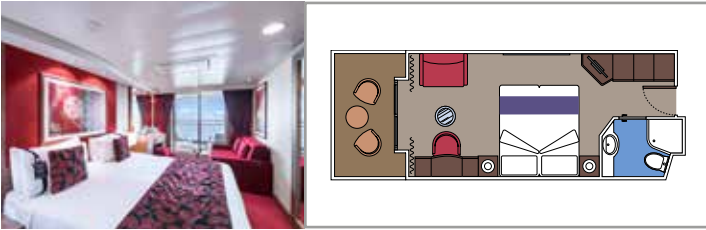

PREMIUM BALCONY

BL1

≈18
≈5
8-9
4

› Low deck location