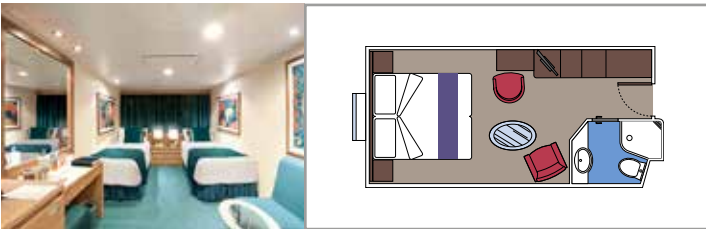

DELUXE OCEAN VIEW WITH OBSTRUCTED VIEW

00

≈16
8
4

The images are representative only. Size, layout and furniture may vary (within the same cabin category).

Cabin size (m²)

Balcony size (m²)

Deck location

Accommodating up to