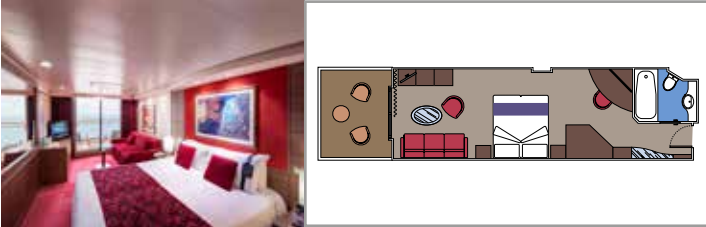

BALCONY

OCEAN VIEW

INTERIOR

LEGEND

Cabin size (m²)

Balcony size (m²)

Deck location

Accommodating up to

SUITE AUREA

INCLUDED FACILITIES

- Sitting area with sofa
- Spacious wardrobe
- Comfortable double or single beds (on request)
- Bathroom with bathtub, vanity area with hairdryer
- Interactive TV, telephone, safe, minibar and air conditioning
- Wifi connection available (for a fee)

PREMIUM SUITE AUREA

SL1

 ≈26  ≈4  15  4

The images are representative only. Size, layout and furniture may vary (within the same cabin category).

 Cabin size (m²)

 Balcony size (m²)

 Deck location

 Accommodating up to