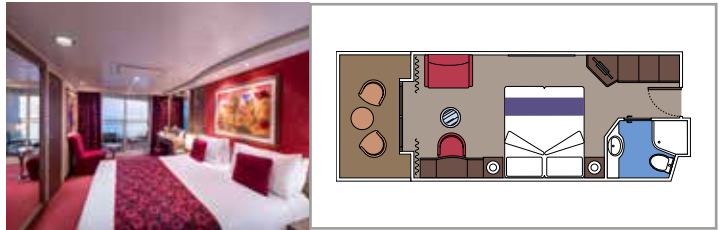

SUITE AUREA

INCLUDED FACILITIES

- Sitting area with sofa
- Spacious wardrobe
- Comfortable double or single beds (on request)
- Bathroom with bathtub, vanity area with hairdryer
- Interactive TV, telephone, safe, minibar and air conditioning
- Wifi connection available (for a fee)

BALCONY

INCLUDED FACILITIES

- Sitting area with sofa
- Comfortable double bed or single beds (on request)*
- Bathroom with shower or bathtub, vanity area with hairdryer
- Interactive TV, telephone, safe, minibar and air conditioning
- Wifi connection available (for a fee)

› Medium deck location

DELUXE BALCONY

BR1

 ≈15
  ≈5
  8-9
  2

› Low deck location

DELUXE BALCONY WITH PARTIAL VIEW

BP

 ≈18
  ≈5
  12
  4

- Window with sea view
- Relaxing armchair
- Comfortable double or single beds (on request)*
- Bathroom with shower, vanity area with hairdryer
- Interactive TV, telephone, safe, minibar and air conditioning
- Wifi connection available (for a fee)