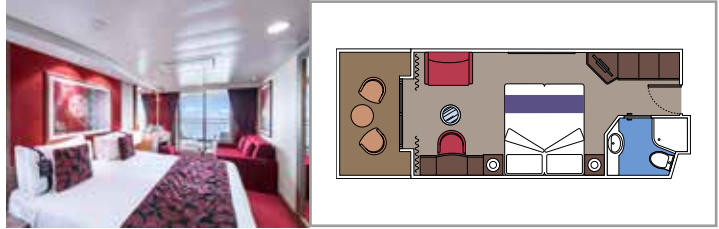

SUITE AUREA

INCLUDED FACILITIES

- Sitting area with sofa
- Spacious wardrobe
- Comfortable double or single beds (on request)
- Bathroom with bathtub, vanity area with hairdryer
- Interactive TV, telephone, safe, minibar and air conditioning
- Wifi connection available (for a fee)

BALCONY

INCLUDED FACILITIES

- Sitting area with sofa
- Comfortable double bed or single beds (on request)*
- Bathroom with shower or bathtub, vanity area with hairdryer
- Interactive TV, telephone, safe, minibar and air conditioning
- Wifi connection available (for a fee)

*Cabin for guests with disabilities or reduced mobility has only single beds (except cabin 15022 and 15023)

DELUXE BALCONY AUREA

BA

 ≈18
  ≈5
  9-11
  3

› Best ship position

PREMIUM BALCONY

BL2

 ≈18
  ≈5
  10-15
  4

- Window with sea view
- Relaxing armchair
- Comfortable double or single beds (on request)*
- Bathroom with shower, vanity area with hairdryer
- Interactive TV, telephone, safe, minibar and air conditioning
- Wifi connection available (for a fee)