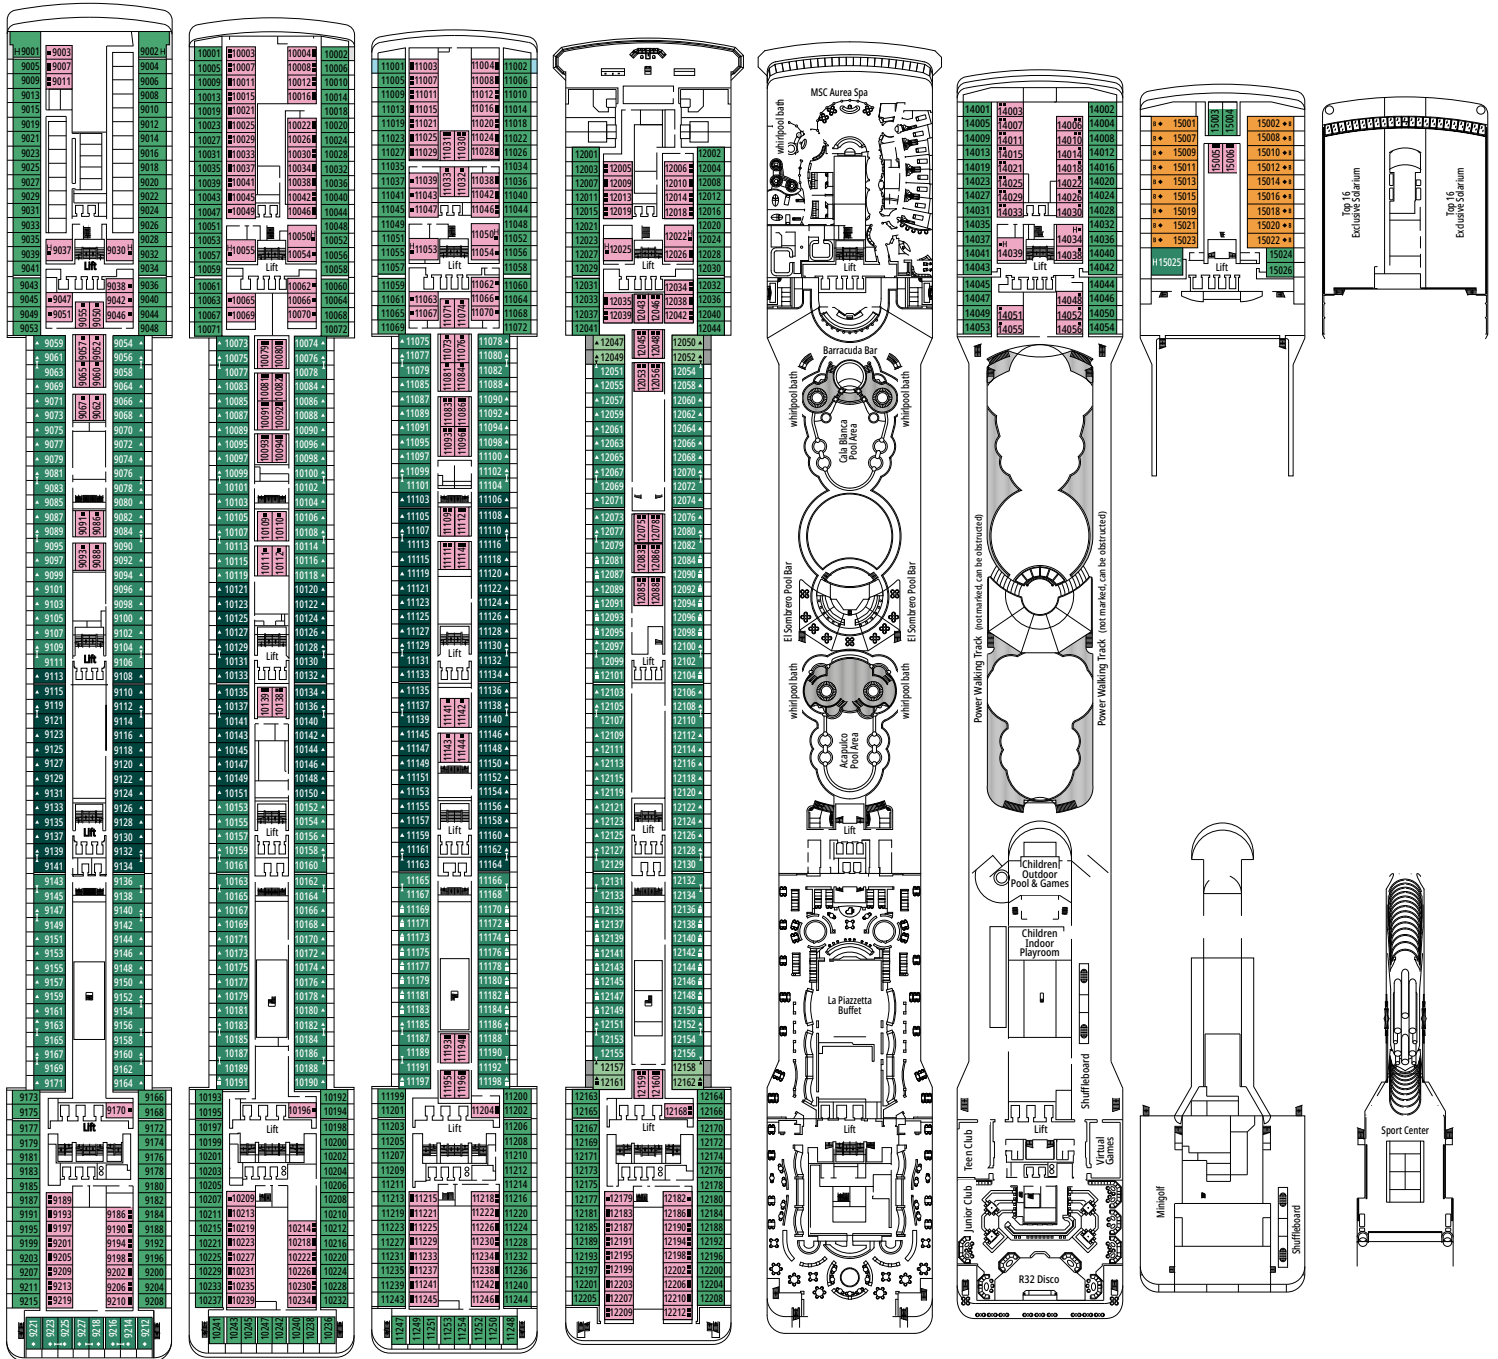

Ship configuration, data and descriptions may be subject to change depending on the season and on the destination and must be verified at the time of booking.

DECK 4
VIOLONCELLO

DECK 5
PIANOFORTE

DECK 6
VIOLINO

DECK 7
SAXOFONO

DECK 8
ARPA

ART ARCADE

THE AMBER BAR

DECK 9
VIOLA

DECK 10
LIRA

DECK 11
FLAUTO

DECK 12
CLARINETTO

DECK 13
MANDOLINO

DECK 14
CHITARRA

DECK 15
XILOFONO

DECK 16
SPORT