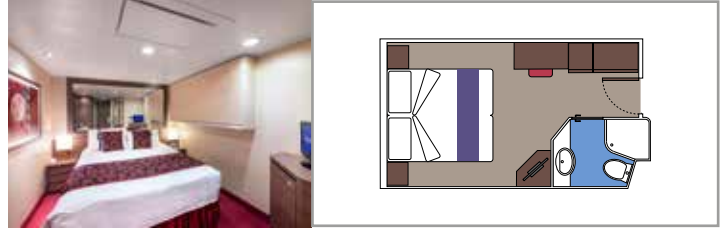

DELUXE INTERIOR

IR1

≈14
5-11
4

› Low deck location

The images are representative only. Size, layout and furniture may vary (within the same cabin category).

Cabin size (m²)

Balcony size (m²)

Deck location

Accommodating up to