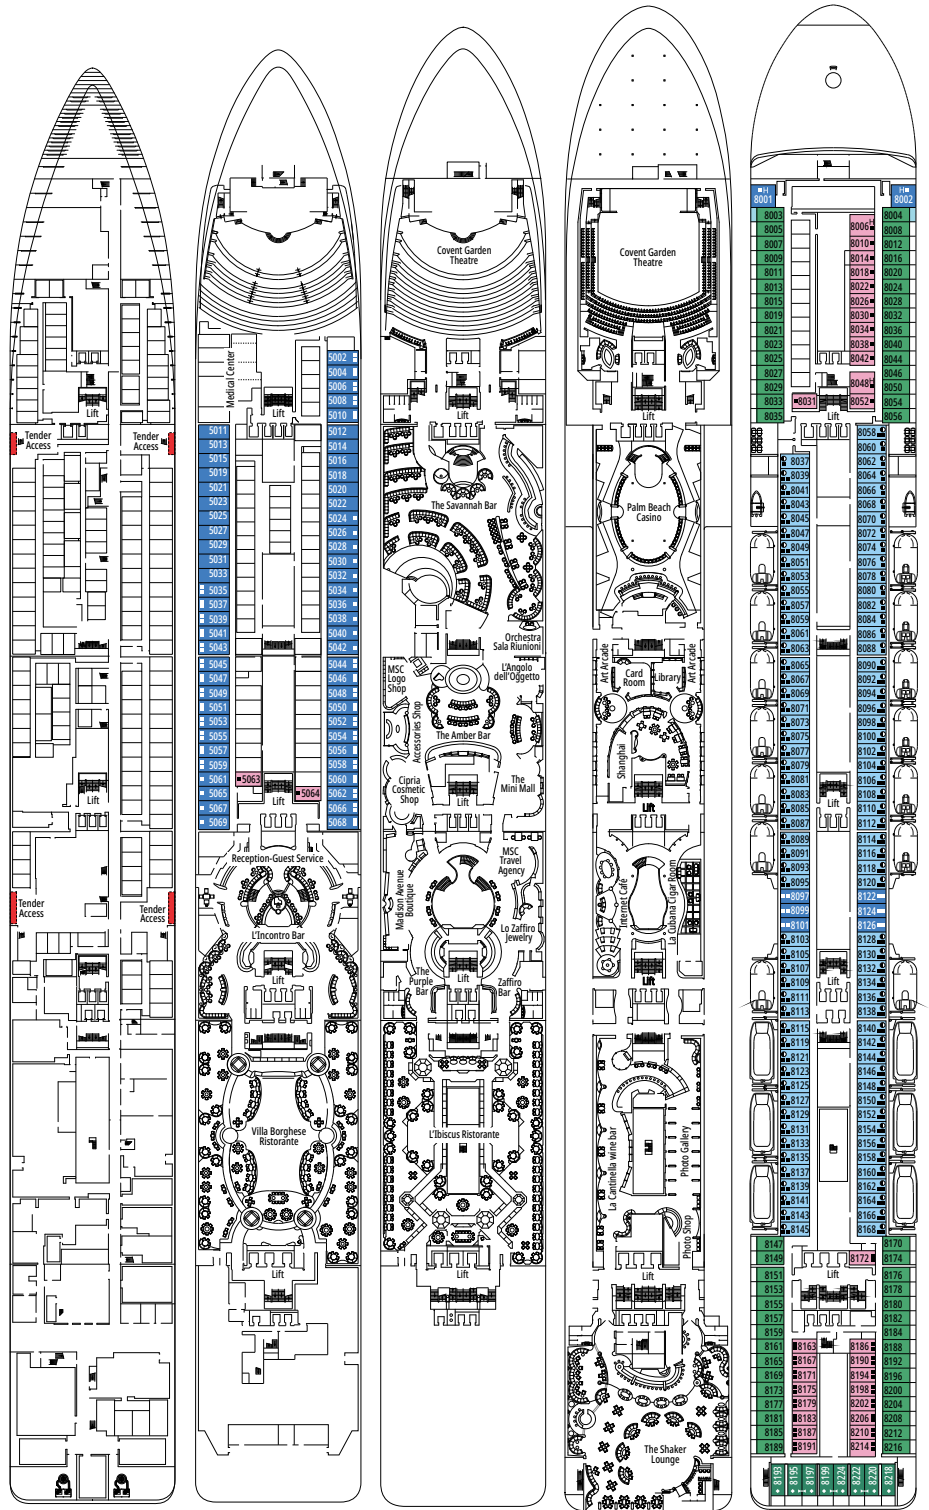

Ship configuration, data and descriptions may be subject to change depending on the season and on the destination and must be verified at the time of booking.

DECK 4
VIOLONCELLO

DECK 5
PIANOFORTE

DECK 6
VIOLINO

DECK 7
SAXOFONO

DECK 8
ARPA