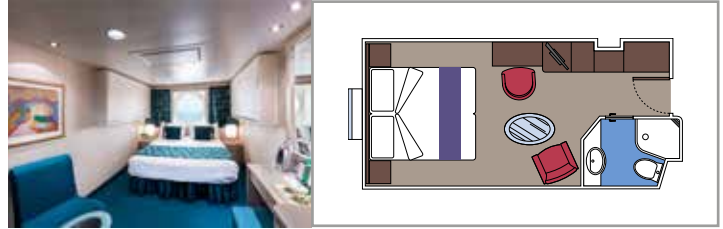

DELUXE OCEAN VIEW

OR1

≈16
5
4

› Low deck location