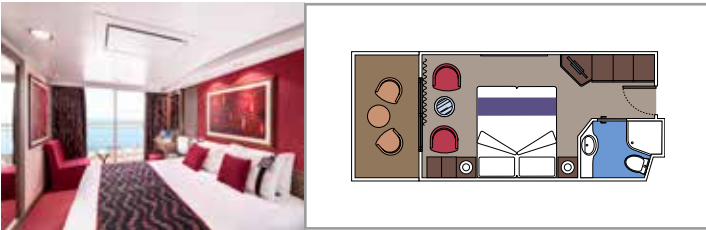

DELUXE BALCONY

BR1

≈15
≈5
8-9
2

› Low deck location