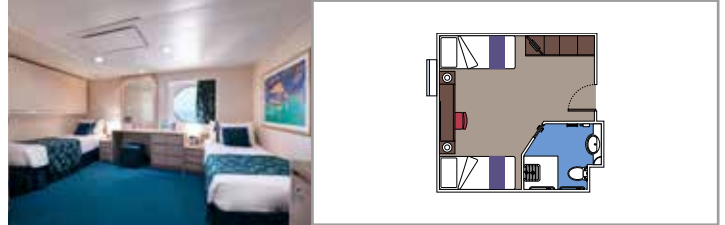

OCEAN VIEW

Available in:

- › **Deluxe Ocean View (OR2)**
  cabin size $\approx 19\text{m}^2$; low deck location (deck 8)