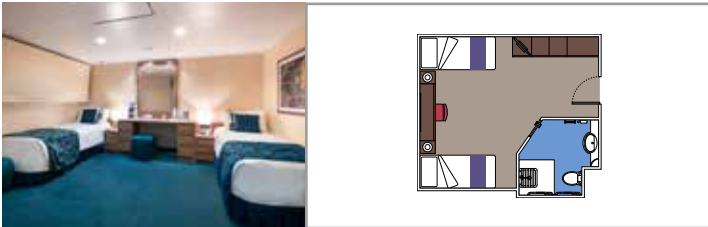

INTERIOR

Available in:

- › **Deluxe Interior (IR2)**
  cabin size $\approx 21\text{m}^2$; medium deck location (deck 12-14)
- › **Deluxe Interior (IR1)**
  cabin size $\approx 21\text{m}^2$; low deck location (deck 8-11)

Cabin for guests with disabilities or reduced mobility has only single beds.
The image is representative only; the size, layout and furniture may vary (within the same cabin category).

FACILITIES FOR GUESTS WITH DISABILITIES OR REDUCED MOBILITY

Cabin door width	83 cm
Bathroom door width	91,50 cm
Size of cabin (floor space)	From $\approx 17\text{ m}^2$ to $\approx 40\text{ m}^2$
Size of bathroom	4 m²
Is there a fold-down seat in the shower?	Yes
Height of seat from the floor	45 cm
Does the WC seat have grab rails?	Yes
Are wheelchairs available on board?	In limited numbers*
Are all decks/public areas accessible?	Yes
Are all lifeboats wheelchair-accessible?	No**
Do the lifts have deck indicators?	Visual, Audio & Braille
Can severely visually impaired/blind guests be catered for on the cruise?	Only with full-time carer

* Only for embarkation, disembarkation and emergencies.

** In the event of an emergency, dedicated personnel will help guests with disabilities or reduced mobility to board lifeboats.