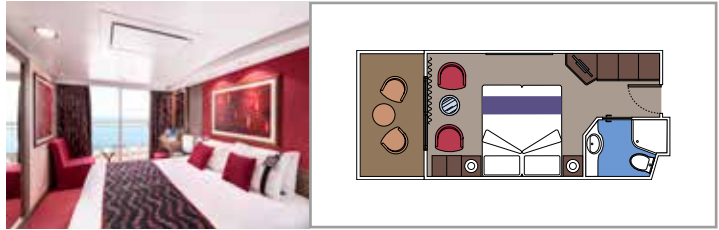

SUITE AUREA

INCLUDED FACILITIES

- Sitting area with sofa
- Spacious wardrobe
- Comfortable double or single beds (on request)
- Bathroom with bathtub, vanity area with hairdryer
- Interactive TV, telephone, safe, minibar and air conditioning
- Wifi connection available (for a fee)

BALCONY

INCLUDED FACILITIES

- Sitting area with sofa
- Comfortable double bed or single beds (on request)*
- Bathroom with shower or bathtub, vanity area with hairdryer
- Interactive TV, telephone, safe, minibar and air conditioning
- Wifi connection available (for a fee)

› Medium deck location

PREMIUM BALCONY

BL1

 ≈18
  ≈5
  8-9
  4

› Low deck location

DELUXE BALCONY

BR2

 ≈15
  ≈5
  10-15
  2

- Window with sea view
- Relaxing armchair
- Comfortable double or single beds (on request)*
- Bathroom with shower, vanity area with hairdryer
- Interactive TV, telephone, safe, minibar and air conditioning
- Wifi connection available (for a fee)