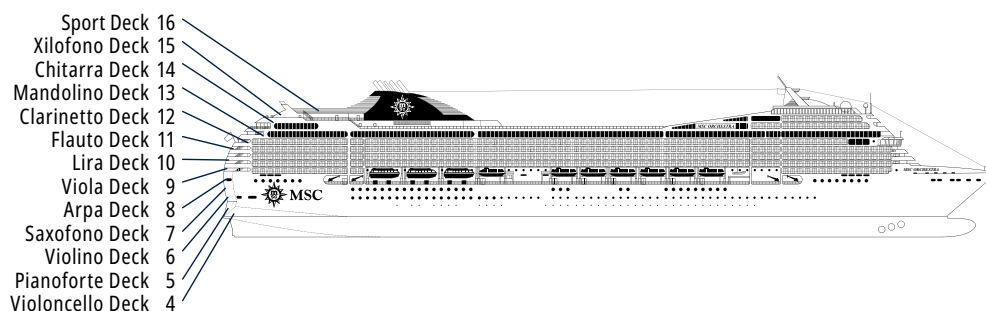

MSC ORCHESTRA

TECHNICAL SHEET

TECHNICAL CHARACTERISTICS OF THE SHIP

L'INCONTRO RECEPTION

TECHNICAL CHARACTERISTICS OF THE SHIP	
GROSS TONNAGE	92.409
LENGTH / BEAM / HEIGHT	293,80 m / 32,20 m / 59,64 m
DECKS	16, included 13 for guests
LIFTS	13
VOLTAGE (IN CABIN)	110/220 volts
MAXIMUM SPEED	23 knots
STABILIZERS	Stabilized with 2 fins
NUMBER OF PASSENGERS	3.223
NUMBER OF CABINS	1.275, included 17 for guests with disabilities or reduced mobility
CREW MEMBERS	Approx. 1.054
POOLS	3, included 1 for children
WHIRLPOOLS	7 whirlpool baths
ENVIRONMENTAL TECHNOLOGY	Energy Saving and Monitoring System