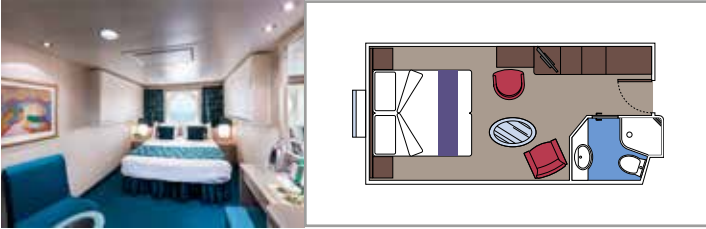

OCEAN VIEW

INCLUDED FACILITIES

- Window with sea view
- Relaxing armchair
- Comfortable double or single beds (on request)*
- Bathroom with shower, vanity area with hairdryer
- Interactive TV, telephone, safe, minibar and air conditioning
- Wifi connection available (for a fee)

*Cabin for guests with disabilities or reduced mobility has only single beds

DELUXE OCEAN VIEW

OR2

≈16
8
4

› Medium deck location