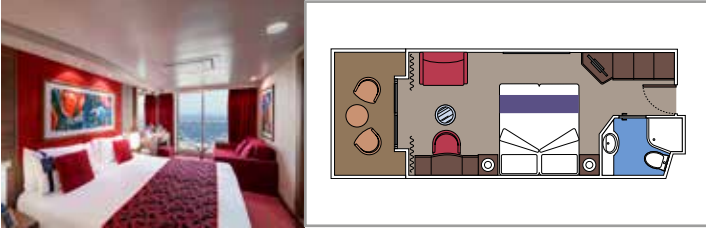

SUITE AUREA

INCLUDED FACILITIES

- Sitting area with sofa
- Spacious wardrobe
- Comfortable double or single beds (on request)
- Bathroom with bathtub, vanity area with hairdryer
- Interactive TV, telephone, safe, minibar and air conditioning
- Wifi connection available (for a fee)

PREMIUM SUITE AUREA

SL1

 ≈26  ≈4  15  4

The images are representative only. Size, layout and furniture may vary (within the same cabin category).

 Cabin size (m²)

 Balcony size (m²)

 Deck location

 Accommodating up to

BALCONY

INCLUDED FACILITIES

- Sitting area with sofa
- Comfortable double bed or single beds (on request)*
- Bathroom with shower or bathtub, vanity area with hairdryer
- Interactive TV, telephone, safe, minibar and air conditioning
- Wifi connection available (for a fee)

*Cabin for guests with disabilities or reduced mobility has only single beds (except cabin 15022 and 15023)

DELUXE BALCONY AUREA

BA

 ≈18
  ≈5
  9-11
  3

› Best ship position

PREMIUM BALCONY

BL2

 ≈18
  ≈5
  10-15
  4