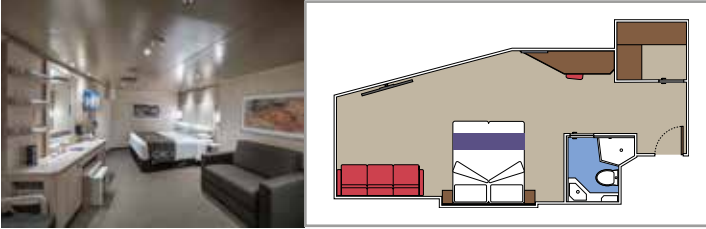

INTERIOR

INCLUDED FACILITIES

Comfortable double bed or single beds (on request)*

Bathroom with shower, vanity area with hairdryer

Interactive TV, telephone, safe, minibar and air conditioning

Wifi connection available (for a fee)

* Some cabins for guests with disabilities or reduced mobility have twin beds that can't be converted into double beds.

PREMIUM INTERIOR

IL1

≈28
10
5