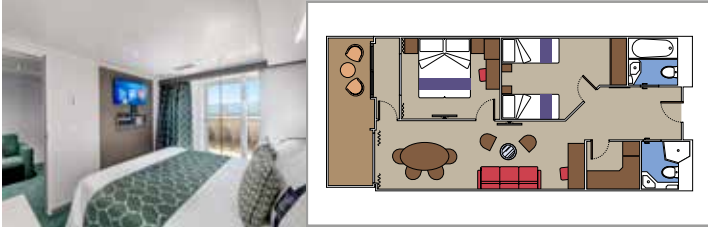

## INCLUDED FACILITIES

- Some Suites have balcony with private whirlpool
- Sitting area with sofa
- Spacious wardrobe
- Comfortable double bed or single beds (on request)
- Bathroom with shower or bathtub, vanity area with hairdryer
- Interactive TV, telephone, safe, minibar and air conditioning
- Wifi connection available (for a fee)

### TWO-BEDROOM GRAND SUITE AUREA

SD

 ≈49
  ≈17
  11-14
  6

- > Sitting area with sofa or separate living area
- > Two bathrooms, one with bathtub and one with shower, vanity areas with hairdryers
- > 2 bedrooms, one with double bed and one with two single beds
- > Walk-in wardrobe

### GRAND SUITE AUREA

SX

 ≈35-49
  ≈3-21
  9-13
  5

- > Sitting area with sofa or separate living area
- > Walk-in wardrobe