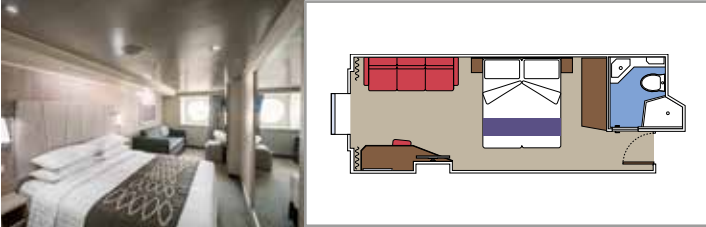

OCEAN VIEW

INCLUDED FACILITIES

Window with sea view

Comfortable double bed or single beds (on request)

Bathroom with shower, vanity area with hairdryer

Interactive TV, telephone, safe, minibar and air conditioning

Wifi connection available (for a fee)

DELUXE OCEAN VIEW

OR1

≈17 5 4

› Low deck location

The images are representative only. Size, layout and furniture may vary (within the same cabin category).

Cabin size (m²)

Balcony size (m²)

Deck location

Accommodating up to