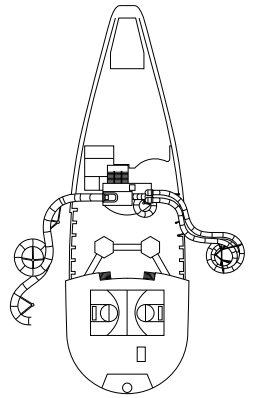

BROOKLYN CAFÉ

BRIDGE OF SIGHS

\*SM - Junior Suite Aurea will be available as BGA - Premium Balcony Aurea starting from SUMMER 2025

SKY BAR

LONG ISLAND POOL

DECK 15  
CAPE BYRON

DECK 16  
BOSTON LIGHT

DECK 18  
BELL ROCK