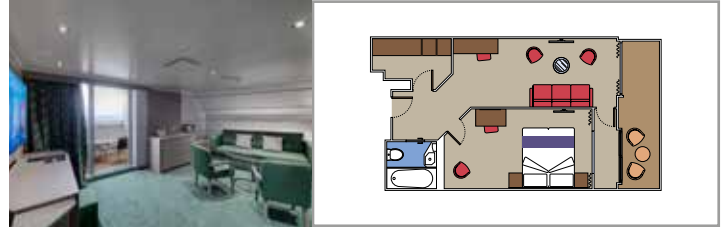

### TWO-BEDROOM GRAND SUITE AUREA

SD

 ≈49
  ≈17
  11-14
  6

- > Sitting area with sofa or separate living area
- > Two bathrooms, one with bathtub and one with shower, vanity areas with hairdryers
- > 2 bedrooms, one with double bed and one with two single beds
- > Walk-in wardrobe

### GRAND SUITE AUREA

SX

 ≈35-49
  ≈3-21
  9-13
  5

- > Sitting area with sofa or separate living area
- > Walk-in wardrobe