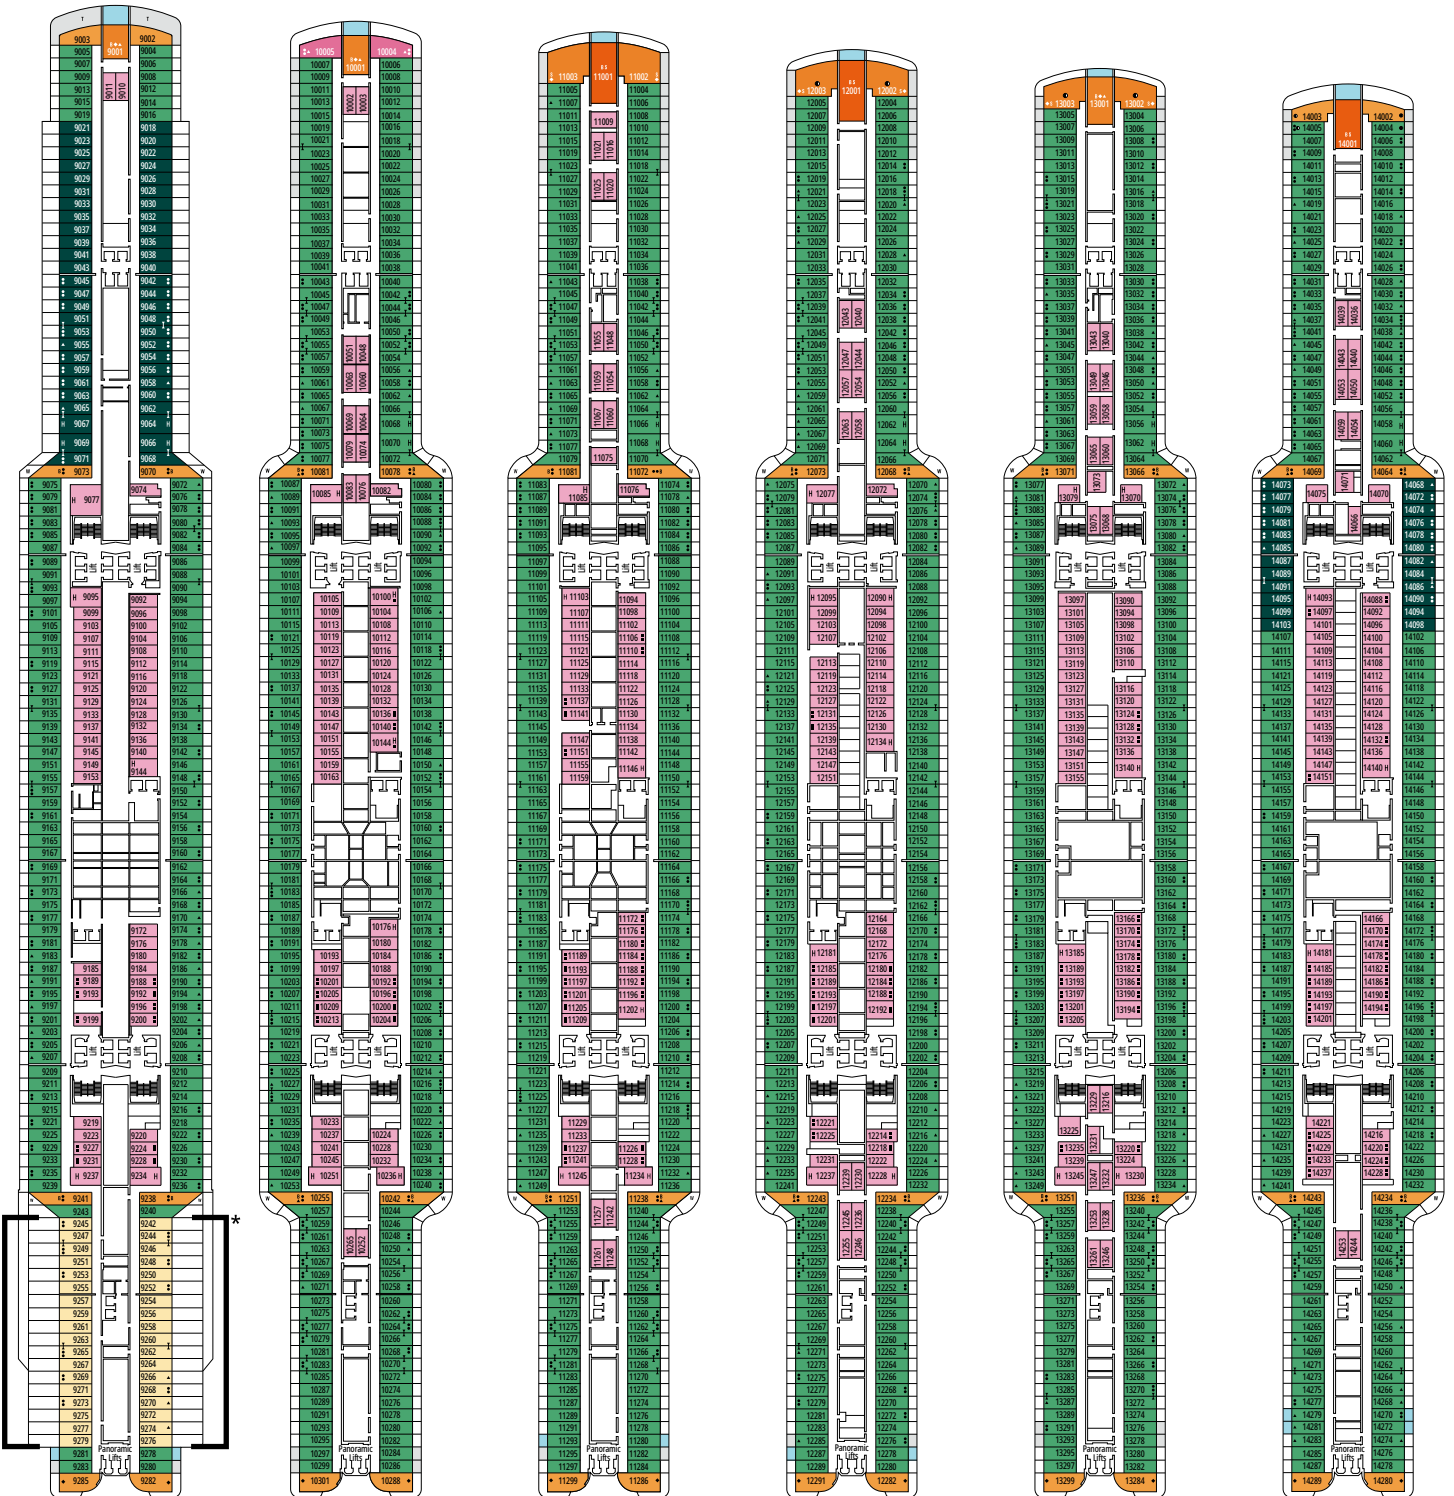

*SM - Junior Suite Aurea will be available as BGA - Premium Balcony Aurea starting from SUMMER 2025