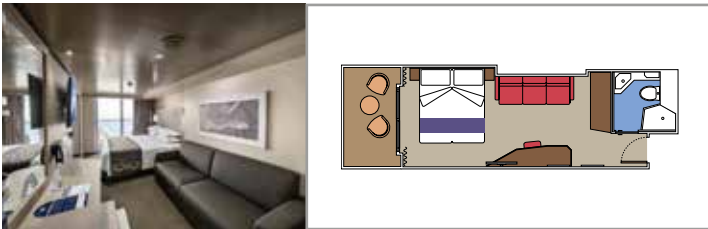

DELUXE BALCONY

BR4

≈17
≈5
15
4

- > Top deck location