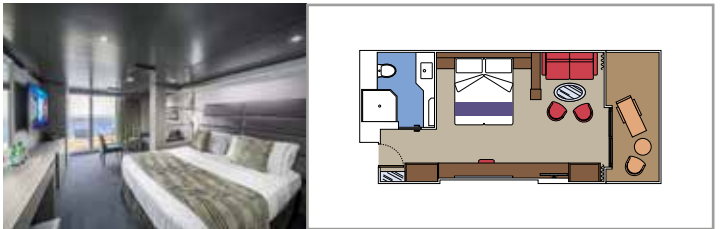

MSC YACHT CLUB DELUXE SUITE YC1

≈25
≈8
16-19
5

- › Sitting area with sofa
- › Spacious wardrobe