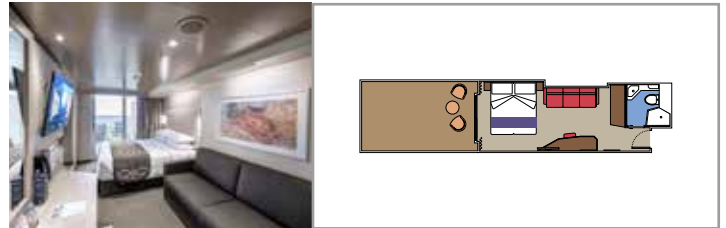

### JUNIOR SUITE AUREA\*

SM

 ≈17
  ≈16
  9
  4

- > Sitting area with sofa
- > Spacious wardrobe

\*Available up to Winter 2024-2025. For departures as of Summer 2025 refer to BGA - Premium Balcony Aurea.

The images are representative only. Size, layout and furniture may vary (within the same cabin category).