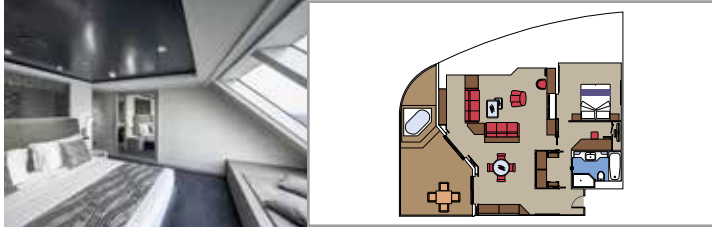

INCLUDED FACILITIES

- Luxury suites with premium interiors
- Some Suites have balcony with private whirlpool
- Spacious wardrobe
- Comfortable double bed or single beds (on request)
- Bathroom with shower and/or bathtub, vanity area with hairdryer
- Interactive TV, telephone, safe, mini bar and air conditioning
- Wifi connection included

MSC YACHT CLUB OWNER'S SUITE YC4

≈98
≈25
19
4

- › Large balcony with private whirlpool bath and outdoor living area
- › Separate living area and dining room
- › Walk-in wardrobe and luggage storage
- › Panoramic glass wall