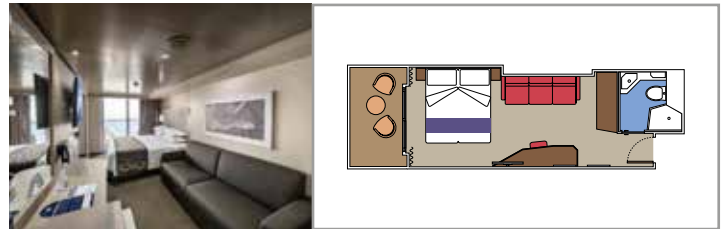

DELUXE BALCONY

BR3

≈17
≈5
13-14
4

- > High deck location