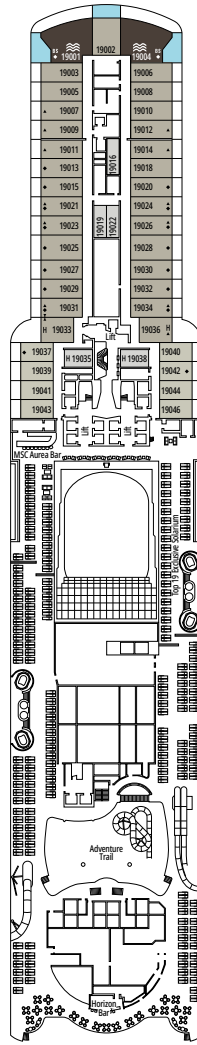

DECK 15
CAPE BYRON

DECK 20
LA JUMENT