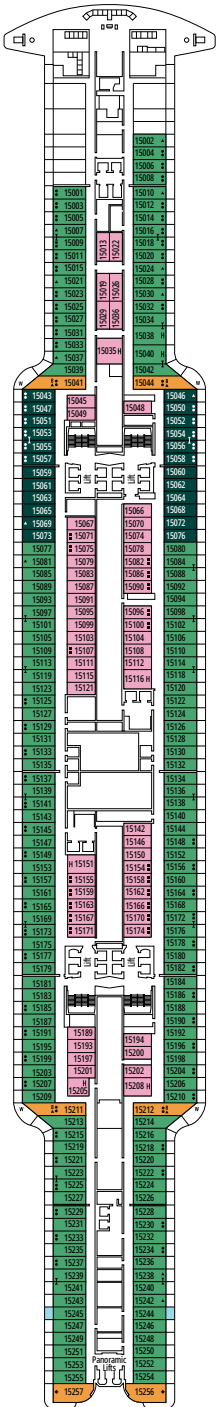

DECK 15
CAPE BYRON

DECK 20
LA JUMENT