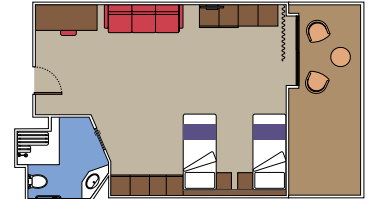

BALCONY

Available in:

- › **Balcony Aurea (BA)**
  cabin size ≈26m²; balcony size ≈14m²; best ship location (deck 9)
- › **Deluxe Balcony**
  cabin size ≈26m²; balcony size ≈7m²;
  (BR4) top deck location (deck 15); **(BR3)** high deck location (deck 13-14)
  (BR2) Medium deck location (deck 11-12); **(BR1)** low deck location (deck 10)