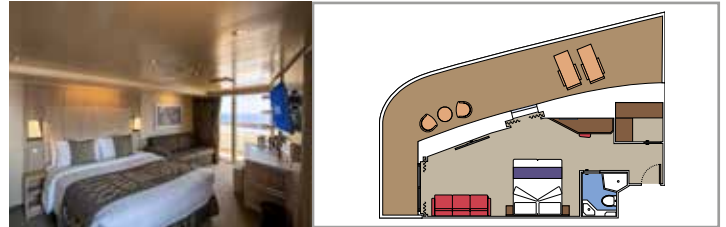

PREMIUM SUITE AUREA WITH TERRACE

SLT

≈28
≈38
9
4

- > Sitting area with sofa
- > Spacious wardrobe