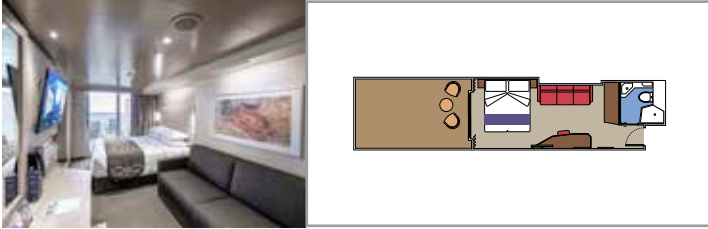

BALCONY

INCLUDED FACILITIES

- Balcony*
- Sitting area with sofa
- Comfortable double bed or single beds (on request)
- Bathroom with shower or bathtub, vanity area with hairdryer
- Interactive TV, telephone, safe, minibar and air conditioning
- Wifi connection available (for a fee)

*Some cabins have a metal balcony front, instead of glass.

PREMIUM BALCONY AUREA*

BGA

≈17
≈16
9
4

- > Sitting area with sofa
- > Spacious wardrobe

*Available as of Summer 2025.