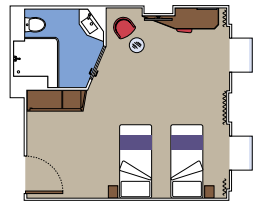

OCEAN VIEW

Available in:

- › **Deluxe Ocean View (OR1)**
  cabin size ≈26m²; low deck location (deck 5)