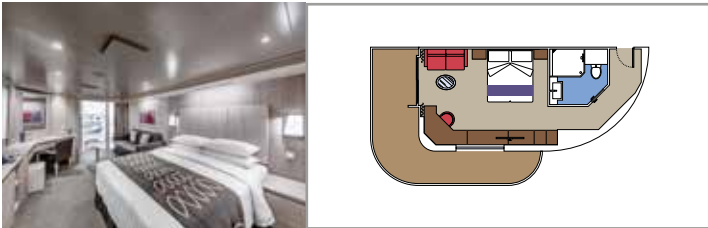

### GRAND SUITE AUREA

SX

 ≈35-49
  ≈3-21
  9-13
  5

- > Sitting area with sofa or separate living area
- > Walk-in wardrobe

### PREMIUM SUITE AUREA WITH TERRACE

SLT

 ≈28
  ≈38
  9
  4

- > Sitting area with sofa
- > Spacious wardrobe

### PREMIUM SUITE AUREA

SL1

 ≈26-32
  ≈9-14
  9-15
  4

- > Sitting area with sofa
- > Spacious wardrobe