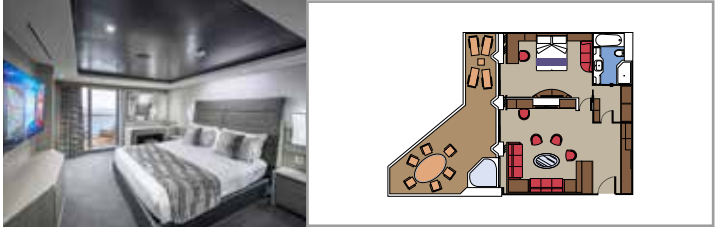

MSC YACHT CLUB ROYAL SUITE YC3

≈62
≈33
16
4

- › Balcony with private whirlpool bath and dining table
- › Separate living area and dining room
- › Walk-in wardrobes