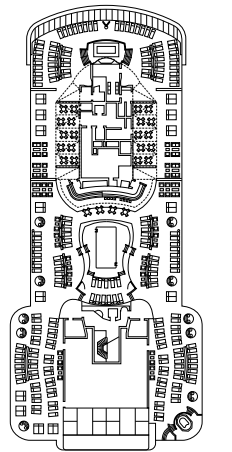

DECK 15
CAPE BYRON

DECK 20
LA JUMENT