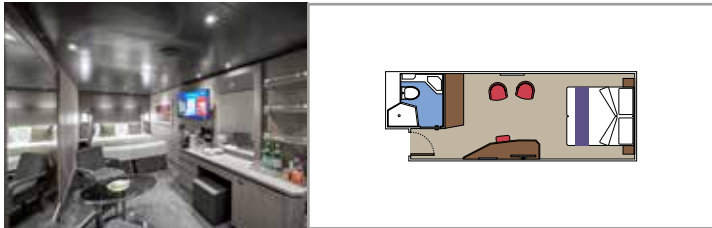

- › Sitting area with sofa
- › Spacious wardrobe

**MSC YACHT CLUB INTERIOR SUITE YIN**

 ≈21
  16-19
  2

- › Spacious wardrobe

The images are representative only. Size, layout and furniture may vary (within the same cabin category).