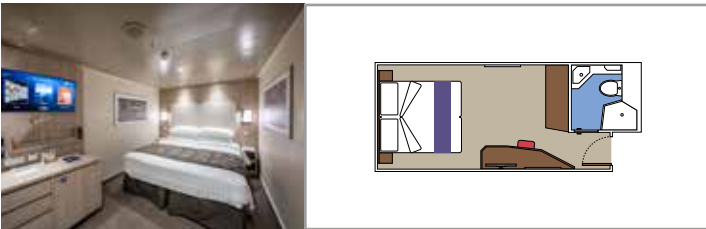

DELUXE INTERIOR

IR1

≈14
5-10
4

› Low deck location

The images are representative only. Size, layout and furniture may vary (within the same cabin category).

Cabin size (m²)

Balcony size (m²)

Deck location

Accommodating up to