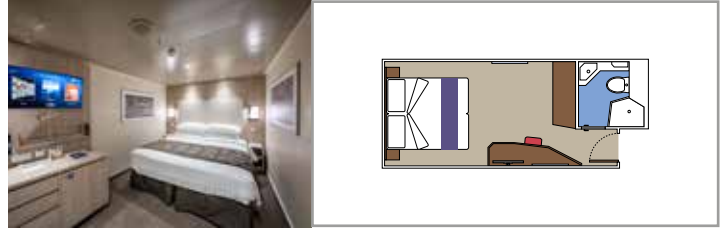

DELUXE INTERIOR

IR2

≈14
11-15
4

› Medium deck location