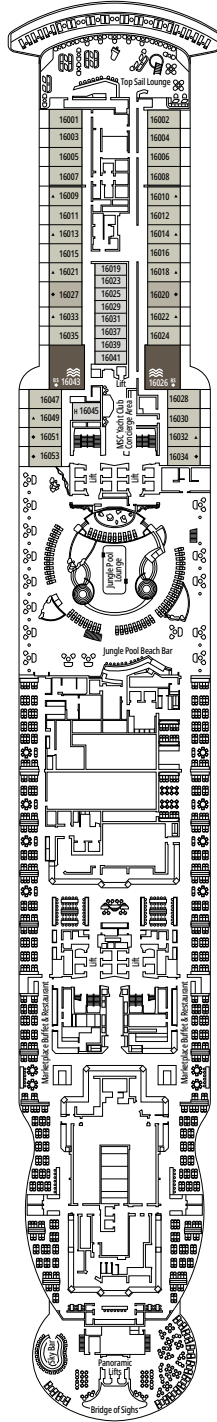

DECK 15
CAPE BYRON

DECK 20
LA JUMENT