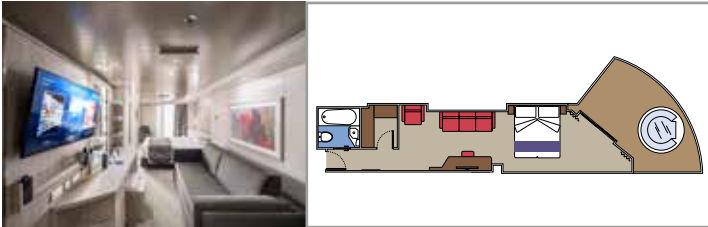

PREMIUM SUITE AUREA WITH WHIRLPOOL

SLW

≈28
≈7
9-15
5

- > Balcony with private whirlpool bath
- > Sitting area with sofa
- > Spacious wardrobe