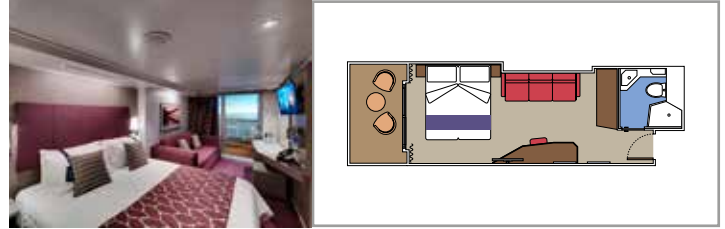

DELUXE BALCONY AUREA

BA

≈17
≈5
9-15
4

- > Best ship position