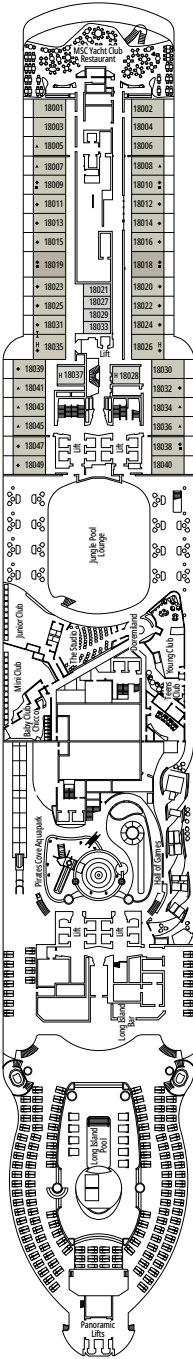

DECK 15
CAPE BYRON

DECK 20
LA JUMENT