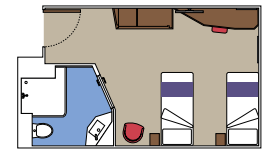

INTERIOR

Available in:

- › **Deluxe Interior (IR2)**
  cabin size ≈16-21m²; deck 5-10
- › **Deluxe Interior (IR1)**
  cabin size ≈16-21m²; deck 11-15

The following cabins for guests with disabilities or reduced mobility have twin beds that can't be converted into double beds: 10236; 11245; 13070; 13079; 15205.
The images are representative only; the size, layout and furniture may vary (within the same cabin category).

FACILITIES FOR GUESTS WITH DISABILITIES OR REDUCED MOBILITY

Cabin door width	90 cm
Bathroom door width	88 cm
Size of cabin (floor space)	from 16 to ≈ 33 m²
Size of bathroom	4 m², except cabins 9093 (2 m²) and 14233 (3 m²)
Is there a fold-down seat in the shower?	Yes
Height of seat from the floor	44 cm
Does the WC seat have grab rails?	Yes
Are wheelchairs available on board?	In limited numbers*
Are all decks/public areas accessible?	Yes
Are all lifeboats wheelchair-accessible?	No**
Do the lifts have deck indicators?	Visual - Audio & Braille; Braille on hand rails at stair landings, cabin doors, and directional signs
Can severely visually impaired/blind guests be catered for on the cruise?	Only with full-time carer
Pool lift	Yes

* Only for embarkation, disembarkation and emergencies.

** In the event of an emergency, dedicated personnel will help guests with disabilities or reduced mobility to board lifeboats.