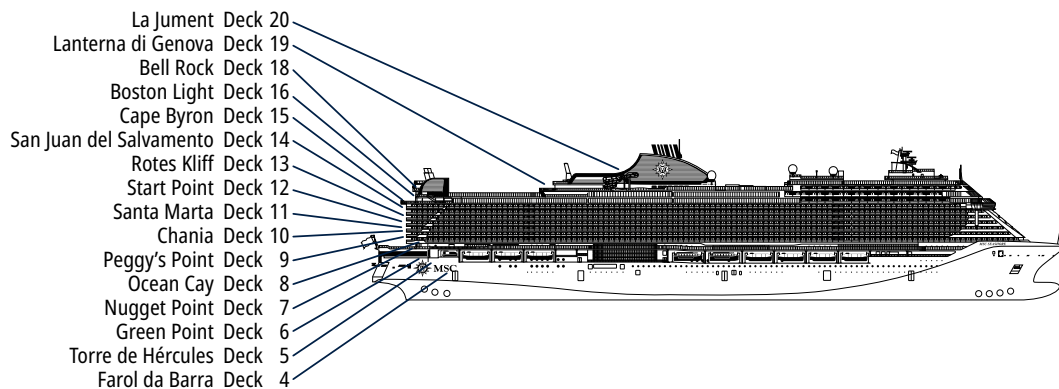

TECHNICAL CHARACTERISTICS OF THE SHIP

TECHNICAL CHARACTERISTICS OF THE SHIP	
GROSS TONNAGE	170.412
LENGTH / BEAM / HEIGHT	339 m / 41 m / 74 m
SURFACE AREA	450.000 m², included 36.800 m² public areas
PUBLIC AREA RATIO	7,6 m² per passenger
DECKS	20, included 15 for guests
LIFTS	33, included 19 for guests (incl. 2 panoramics)
VOLTAGE (IN CABIN)	110/220 volts
MAXIMUM SPEED	21,8 knots
STABILISERS	Stabilised with 2 fins
NUMBER OF PASSENGERS	5.877
NUMBER OF CABINS	2.270, included 74 for guests with disabilities or reduced mobility
CREW MEMBERS	Approx. 1.648
POOLS	5, included 1 with sliding roof and 1 for the MSC Yacht Club
WHIRLPOOLS	2 whirlpool baths with up to 20 seats, 2 for the MSC Yacht Club, 28 Suites and 2 Royal Suites with private whirlpool bath
ENVIRONMENTAL TECHNOLOGY	AWT-Advanced Water Treatment, Energy Saving & Monitoring System, scrubber and exhaust gas treatment, LED Light technology