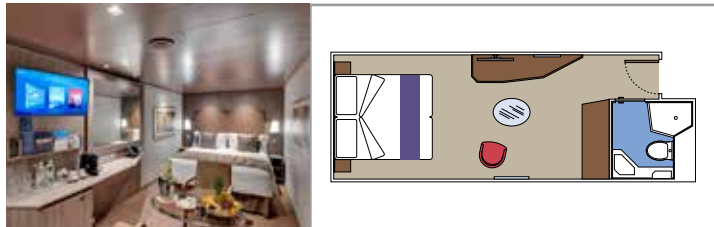

TOP SAIL LOUNGE

MSC YACHT CLUB POOL

INCLUDED FACILITIES

- Luxury Suites with premium interiors
- Spacious wardrobe
- Sitting area with sofa or separate living area
- Comfortable double bed or single beds (on request)
- Bathroom with shower and/or bathtub, vanity area with hairdryer
- Interactive TV, telephone, safe, minibar and air conditioning
- Wifi connection included

MSC YACHT CLUB ROYAL SUITE YC3

 ≈62
  ≈33
  16
  4

- › Balcony with private whirlpool bath and dining table
- › Separate living area and dining room
- › Walk-in wardrobe

MSC YACHT CLUB DELUXE SUITE YC1

 ≈25
  ≈8
  16-18
  5

- › Sitting area with sofa
- › Spacious wardrobe

MSC YACHT CLUB INTERIOR SUITE YIN

 ≈21
  16-18
  2

- › Spacious wardrobe

The images are representative only. Size, layout and furniture may vary (within the same cabin category).

SUITE AUREA

INCLUDED FACILITIES

- Some Suites have balcony with private whirlpool
- Sitting area with sofa
- Spacious wardrobe
- Comfortable double bed or single beds (on request)
- Bathroom with shower or bathtub, vanity area with hairdryer
- Interactive TV, telephone, safe, minibar and air conditioning
- Wifi connection available (for a fee)