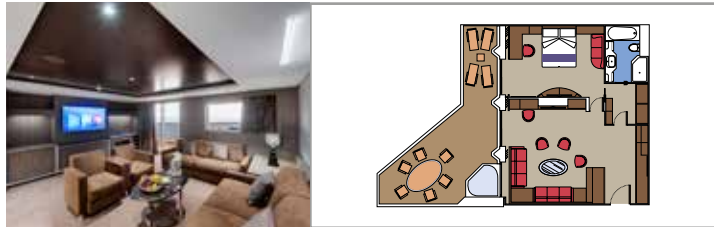

TOP SAIL LOUNGE

MSC YACHT CLUB POOL

INCLUDED FACILITIES

- Luxury Suites with premium interiors
- Spacious wardrobe
- Sitting area with sofa or separate living area
- Comfortable double bed or single beds (on request)
- Bathroom with shower and/or bathtub, vanity area with hairdryer
- Interactive TV, telephone, safe, minibar and air conditioning
- Wifi connection included

MSC YACHT CLUB ROYAL SUITE YC3

 ≈62
  ≈33
  16
  4

- › Balcony with private whirlpool bath and dining table
- › Separate living area and dining room
- › Walk-in wardrobe

MSC YACHT CLUB DELUXE SUITE YC1

 ≈25
  ≈8
  16-18
  5

- › Sitting area with sofa
- › Spacious wardrobe

MSC YACHT CLUB INTERIOR SUITE YIN

 ≈21
  16-18
  2

- › Spacious wardrobe

The images are representative only. Size, layout and furniture may vary (within the same cabin category).

SUITE AUREA

INCLUDED FACILITIES

- Some Suites have balcony with private whirlpool
- Sitting area with sofa
- Spacious wardrobe
- Comfortable double bed or single beds (on request)
- Bathroom with shower or bathtub, vanity area with hairdryer
- Interactive TV, telephone, safe, minibar and air conditioning
- Wifi connection available (for a fee)