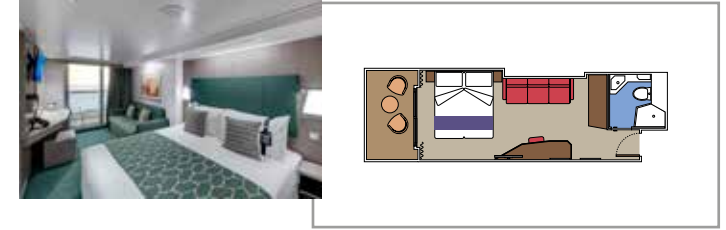

DELUXE BALCONY

BR3

≈17
≈5
13-14
4

- > High deck location