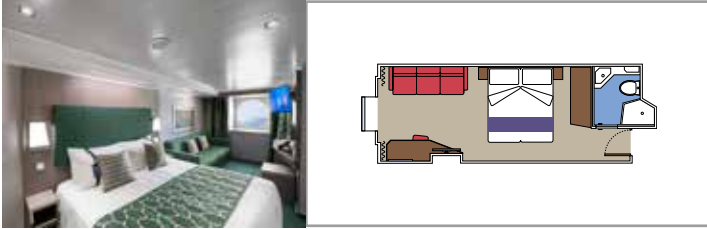

OCEAN VIEW

INCLUDED FACILITIES

- Window with sea view
- Comfortable double bed or single beds (on request)
- Bathroom with shower, vanity area with hairdryer
- Interactive TV, telephone, safe, minibar and air conditioning
- Wifi connection available (for a fee)

DELUXE OCEAN VIEW

OR1

≈17 5 4

› Low deck location

The images are representative only. Size, layout and furniture may vary (within the same cabin category).

Cabin size (m²)

Balcony size (m²)

Deck location

Accommodating up to