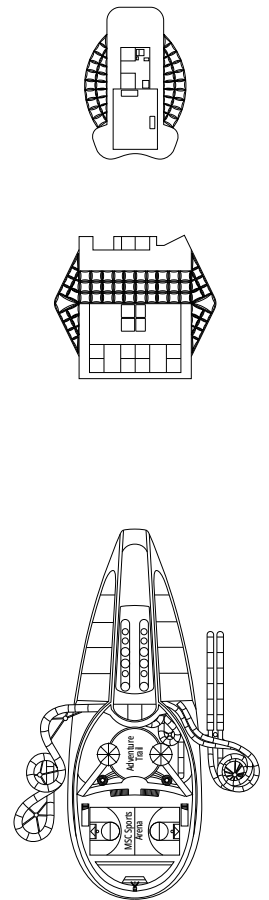

DECK 20
SUN DECK