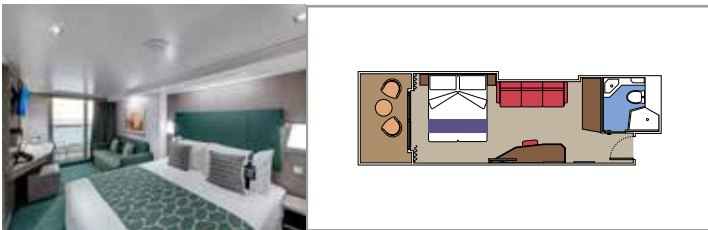

DELUXE BALCONY

BR2

≈17
≈5
11-12
4

- > Medium deck location