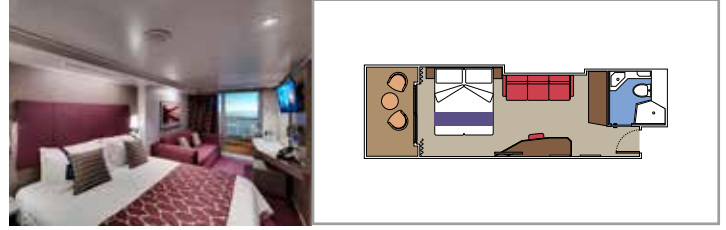

DELUXE BALCONY AUREA

BA

≈17
≈9
9
4

- > Best ship position