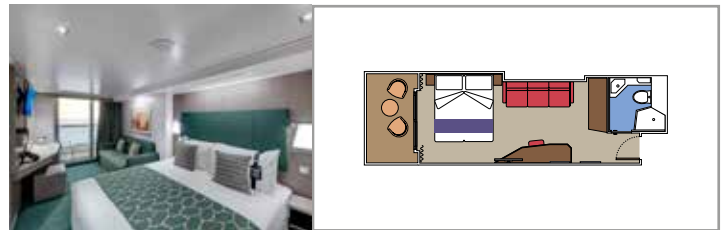

DELUXE BALCONY

BR1

≈17
≈5
9-10
4

- > Low deck location

The images are representative only. Size, layout and furniture may vary (within the same cabin category).

Cabin size (m²)

Balcony size (m²)

Deck location

Accommodating up to