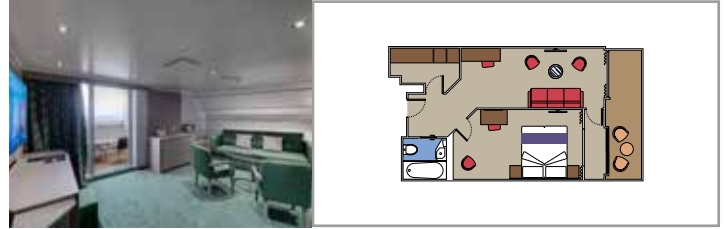

SUITE AUREA

INCLUDED FACILITIES

- Some Suites have balcony with private whirlpool
- Sitting area with sofa
- Spacious wardrobe
- Comfortable double bed or single beds (on request)
- Bathroom with shower or bathtub, vanity area with hairdryer
- Interactive TV, telephone, safe, minibar and air conditioning
- Wifi connection available (for a fee)

TWO-BEDROOM GRAND SUITE AUREA

SD

 ≈49
  ≈17
  11-14
  5

- > Sitting area with sofa or separate living area
- > Two bathrooms, one with bathtub and one with shower
- > Two bedrooms, one with double bed and one with two single beds
- > Walk-in wardrobe

GRAND SUITE AUREA

SX

 ≈35-49
  ≈3-21
  9-13
  4

- > Sitting area with sofa or separate living area
- > Walk-in wardrobe

PREMIUM SUITE AUREA WITH WHIRLPOOL

SLW

 ≈28
  ≈7
  9-15
  5

- > Large balcony with its own private whirlpool bath
- > Sitting area with sofa
- > Spacious wardrobe