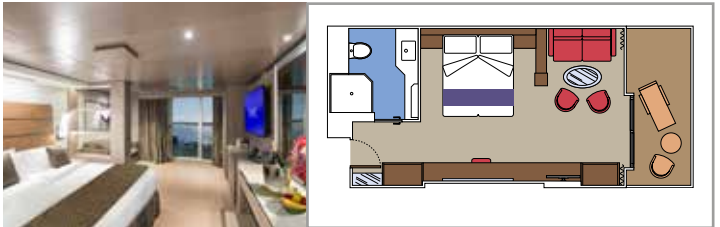

TOP SAIL LOUNGE

MSC YACHT CLUB POOL

INCLUDED FACILITIES

- Luxury Suites with premium interiors
- Spacious wardrobe
- Sitting area with sofa or separate living area
- Comfortable double bed or single beds (on request)
- Bathroom with shower and/or bathtub, vanity area with hairdryer
- Interactive TV, telephone, safe, minibar and air conditioning
- Wifi connection included

MSC YACHT CLUB ROYAL SUITE YC3

 ≈62
  ≈33
  16
  4

- › Balcony with private whirlpool bath and dining table
- › Separate living area and dining room
- › Walk-in wardrobe

MSC YACHT CLUB DELUXE SUITE YC1

 ≈25
  ≈8
  16-18
  5

- › Sitting area with sofa
- › Spacious wardrobe

MSC YACHT CLUB INTERIOR SUITE YIN

 ≈21
  16-18
  2

- › Spacious wardrobe

The images are representative only. Size, layout and furniture may vary (within the same cabin category).

SUITE AUREA

INCLUDED FACILITIES

- Some Suites have balcony with private whirlpool
- Sitting area with sofa
- Spacious wardrobe
- Comfortable double bed or single beds (on request)
- Bathroom with shower or bathtub, vanity area with hairdryer
- Interactive TV, telephone, safe, minibar and air conditioning
- Wifi connection available (for a fee)