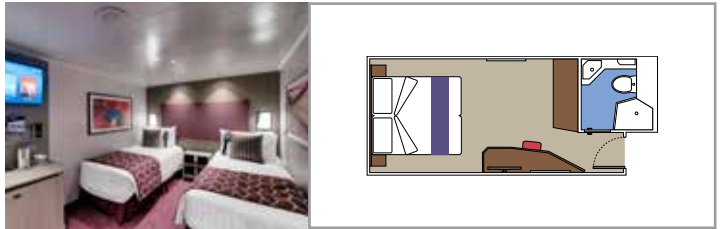

DELUXE INTERIOR

IR2

≈14
11-15
4

› Medium deck location