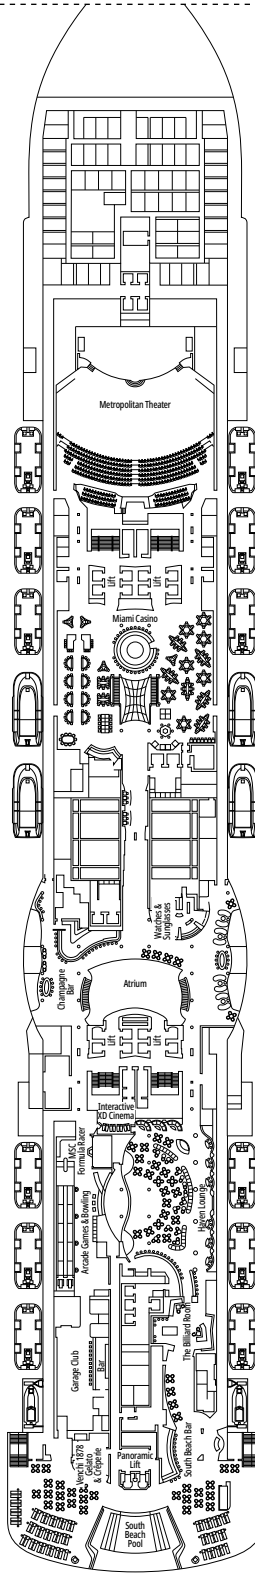

DECK 7
SOUTH BEACH