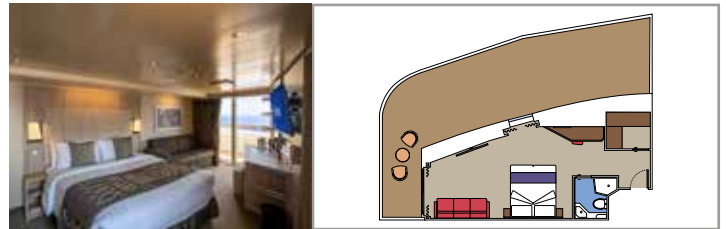

PREMIUM SUITE AUREA WITH TERRACE

SLT

≈28
≈38
9
4

- > Sitting area with sofa
- > Spacious wardrobe