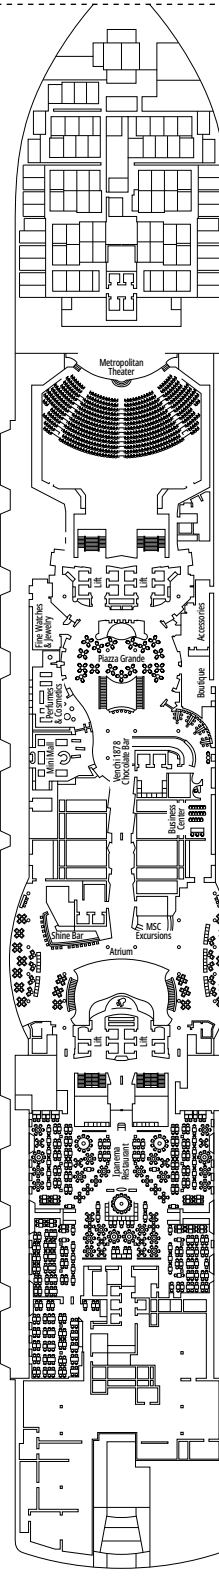

DECK 6
COPACABANA