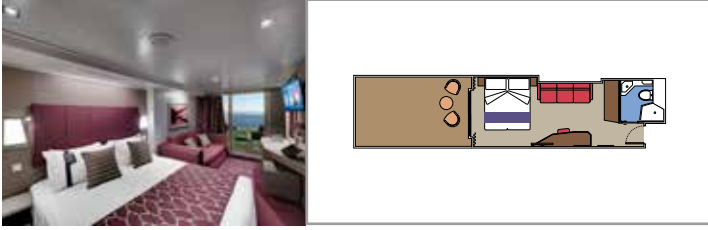

BALCONY

INCLUDED FACILITIES

- Balcony*
- Sitting area with sofa
- Comfortable double bed or single beds (on request)
- Bathroom with shower or bathtub, vanity area with hairdryer
- Interactive TV, telephone, safe, minibar and air conditioning
- Wifi connection available (for a fee)

*Some cabins have a metal balcony front, instead of glass.

PREMIUM BALCONY AUREA*

BGA

≈17
≈16

- > Sitting area with sofa
- > Spacious wardrobe
- > Deck 9
- > Accommodating up to 4 people

*Available as of Summer 2025.