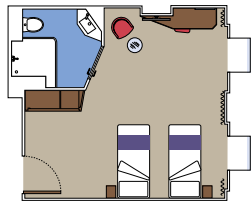

OCEAN VIEW

Available in:

- › **Deluxe Ocean View (OR1)**
  cabin size ≈26m²; deck 5