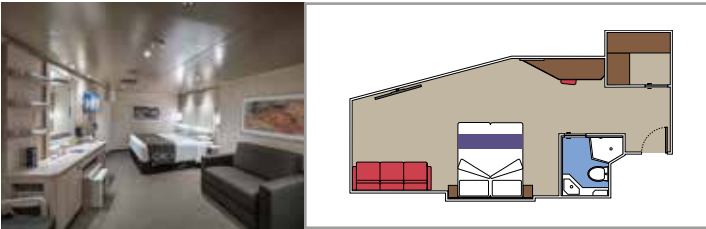

INTERIOR

INCLUDED FACILITIES

Comfortable double bed or single beds (on request)*

Bathroom with shower, vanity area with hairdryer

Interactive TV, telephone, safe, minibar and air conditioning

Wifi connection available (for a fee)

* Some cabins for guests with disabilities or reduced mobility have twin beds that can't be converted into double beds.

PREMIUM INTERIOR

IL1

≈28
10
5

› Low deck location