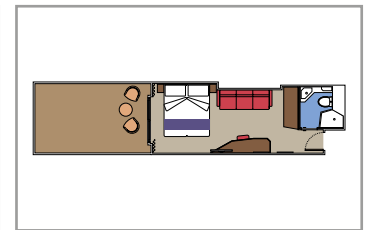

PREMIUM SUITE AUREA WITH TERRACE

SLT

 ≈28
  ≈38
  9
  4

- > Sitting area with sofa
- > Spacious wardrobe

PREMIUM SUITE AUREA

SL1

 ≈26-32
  ≈9-14
  9-15
  4

- > Sitting area with sofa
- > Spacious wardrobe

JUNIOR SUITE AUREA

SR1

 ≈20
  ≈8

- > Sitting area with sofa
- > Spacious wardrobe
- > Deck 9-15
- > Accommodating up to 4 people

JUNIOR SUITE AUREA*

SM

 ≈17
  ≈16

- > Sitting area with sofa
- > Spacious wardrobe
- > Deck 9
- > Accommodating up to 4 people

 Cabin size (m²)

 Balcony size (m²)

 Deck location

 Accommodating up to

BALCONY

INCLUDED FACILITIES

- Balcony*
- Sitting area with sofa
- Comfortable double bed or single beds (on request)
- Bathroom with shower or bathtub, vanity area with hairdryer
- Interactive TV, telephone, safe, minibar and air conditioning
- Wifi connection available (for a fee)