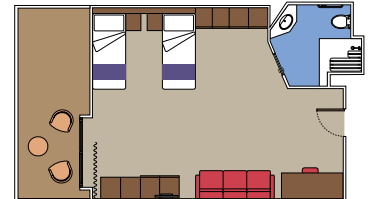

BALCONY

Available in:

- › **Deluxe Balcony (BR3)**
  cabin size ≈16m²; balcony size ≈5m²; deck 14
- › **Deluxe Balcony (BR1)**
  cabin size ≈25m²; balcony size ≈9m²; deck 10