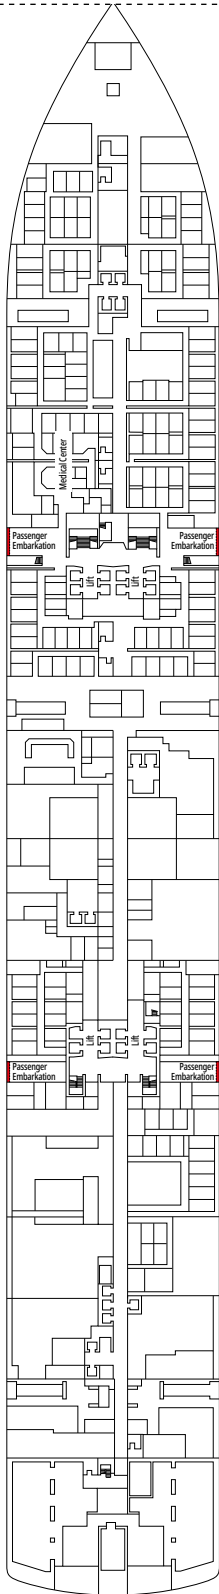

DECK 4
CLIFTON BEACH