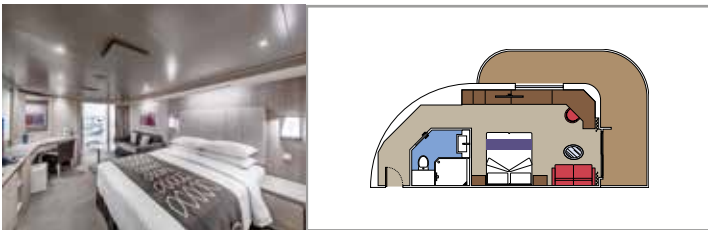

PREMIUM SUITE AUREA

SL1

≈26-32
≈9-14
9-15
4

- > Sitting area with sofa
- > Spacious wardrobe