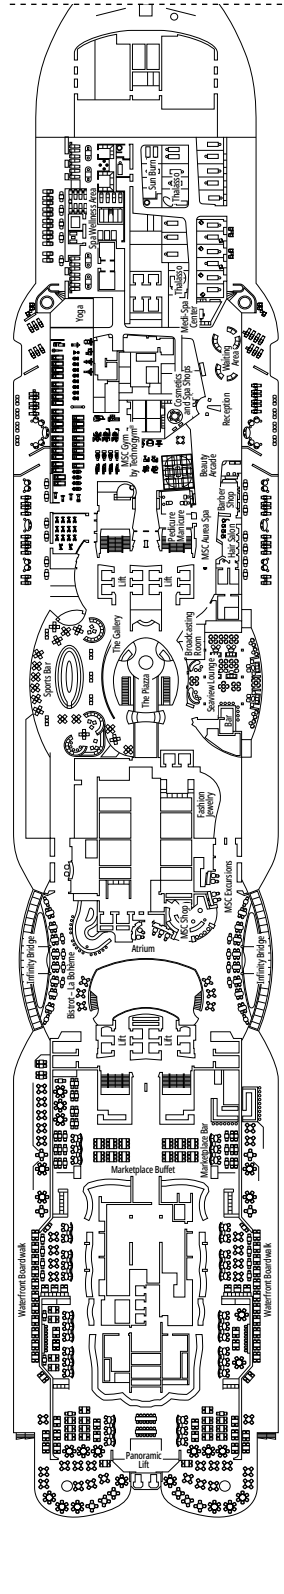

DECK 8
OCEAN CAY