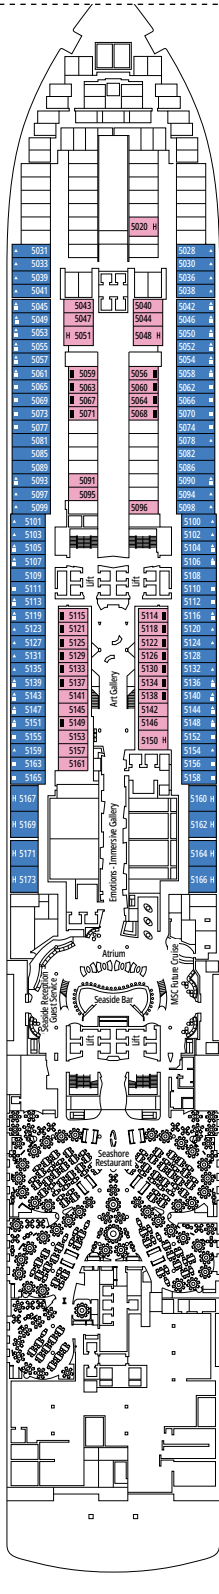

DECK 5
CAPE COD