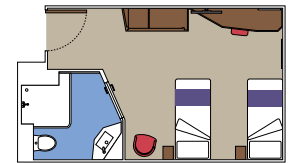

INTERIOR

Available in:

- › **Deluxe Interior (IR2)**
  cabin size ≈16-21m²; deck 11-15
- › **Deluxe Interior (IR1)**
  cabin size ≈14-21m²; deck 5-10

The following cabins for guests with disabilities or reduced mobility have twin beds that can't be converted into double beds: 13198; 13066; 13073.
The images are representative only; the size, layout and furniture may vary (within the same cabin category).

FACILITIES FOR GUESTS WITH DISABILITIES OR REDUCED MOBILITY

Cabin door width	90 cm
Bathroom door width	88 cm
Size of cabin (floor space)	from 16 to ≈ 33 m²
Size of bathroom	4 m², except cabins 9093 (2 m²) and 14233 (3 m²)
Is there a fold-down seat in the shower?	Yes
Height of seat from the floor	44 cm
Does the WC seat have grab rails?	Yes
Are wheelchairs available on board?	In limited numbers*
Are all decks/public areas accessible?	Yes
Are all lifeboats wheelchair-accessible?	No**
Do the lifts have deck indicators?	Visual - Audio & Braille; Braille on hand rails at stair landings, cabin doors, and directional signs
Can severely visually impaired/blind guests be catered for on the cruise?	Only with full-time carer
Pool lift	Yes

* Only for embarkation, disembarkation and emergencies.

** In the event of an emergency, dedicated personnel will help guests with disabilities or reduced mobility to board lifeboats.