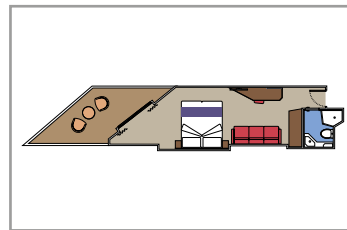

GRAND SUITE AUREA

SX

 ≈35-49
  ≈3-21
  9-13
  4

- > Sitting area with sofa or separate living area
- > Walk-in wardrobe

PREMIUM SUITE AUREA WITH WHIRLPOOL

SLW

 ≈28
  ≈7
  9-15
  5

- > Large balcony with its own private whirlpool bath
- > Sitting area with sofa
- > Spacious wardrobe

PREMIUM SUITE AUREA WITH TERRACE

SLT

 ≈28
  ≈38
  9
  4

- > Sitting area with sofa
- > Spacious wardrobe

PREMIUM SUITE AUREA

SL1

 ≈26-32
  ≈9-14
  9-15
  4

- > Sitting area with sofa
- > Spacious wardrobe

JUNIOR SUITE AUREA

SR1

 ≈20
  ≈8

- > Sitting area with sofa
- > Spacious wardrobe
- > Deck 9-15
- > Accommodating up to 4 people

JUNIOR SUITE AUREA*

SM

 ≈17
  ≈16

- > Sitting area with sofa
- > Spacious wardrobe
- > Deck 9
- > Accommodating up to 4 people