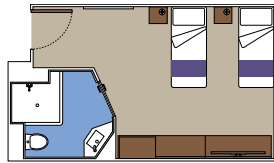

 Cabin size (m²)

 Balcony size (m²)

 Deck location

 Accommodating up to

BALCONY

INCLUDED FACILITIES

- Balcony*
- Sitting area with sofa
- Comfortable double bed or single beds (on request)
- Bathroom with shower or bathtub, vanity area with hairdryer
- Interactive TV, telephone, safe, minibar and air conditioning
- Wifi connection available (for a fee)

The images are representative only. Size, layout and furniture may vary (within the same cabin category).

 Cabin size (m²)

 Balcony size (m²)

 Deck location

 Accommodating up to

FACILITIES FOR GUESTS WITH DISABILITIES OR REDUCED MOBILITY

MSC YACHT CLUB INTERIOR SUITE FOR GUESTS WITH DISABILITIES OR REDUCED MOBILITY

MSC YACHT CLUB

Available in:

- › **MSC Yacht Club Deluxe Suite (YC1)**
cabin size ≈33m²; balcony size ≈25m²; deck 18
- › **MSC Yacht Club Interior Suite (YIN)**
cabin size ≈21m²; deck 16-18