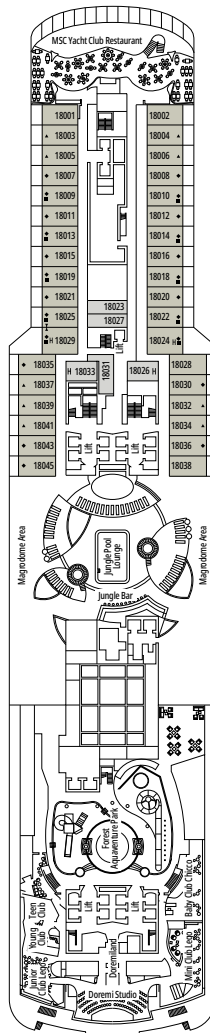

DECK 15
VENICE BEACH

DECK 20
SUN DECK