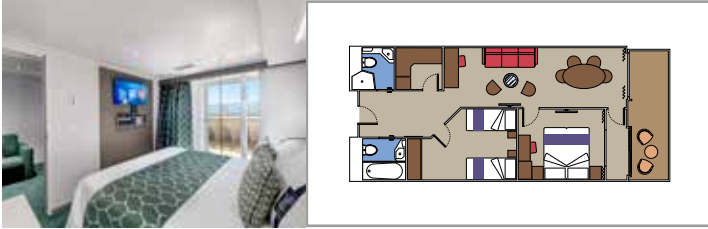

- › Sitting area with sofa
- › Spacious wardrobe

MSC YACHT CLUB INTERIOR SUITE YIN

 ≈21
  16-18
  2

- › Spacious wardrobe

The images are representative only. Size, layout and furniture may vary (within the same cabin category).

SUITE AUREA

INCLUDED FACILITIES

- Some Suites have balcony with private whirlpool
- Sitting area with sofa
- Spacious wardrobe
- Comfortable double bed or single beds (on request)
- Bathroom with shower or bathtub, vanity area with hairdryer
- Interactive TV, telephone, safe, minibar and air conditioning
- Wifi connection available (for a fee)

TWO-BEDROOM GRAND SUITE AUREA

SD

 ≈49
  ≈17
  11-14
  5

- > Sitting area with sofa or separate living area
- > Two bathrooms, one with bathtub and one with shower
- > Two bedrooms, one with double bed and one with two single beds
- > Walk-in wardrobe

GRAND SUITE AUREA

SX

 ≈35-49
  ≈3-21
  9-13
  4

- > Sitting area with sofa or separate living area
- > Walk-in wardrobe

PREMIUM SUITE AUREA WITH WHIRLPOOL

SLW

 ≈28
  ≈7
  9-15
  5

- > Large balcony with its own private whirlpool bath
- > Sitting area with sofa
- > Spacious wardrobe