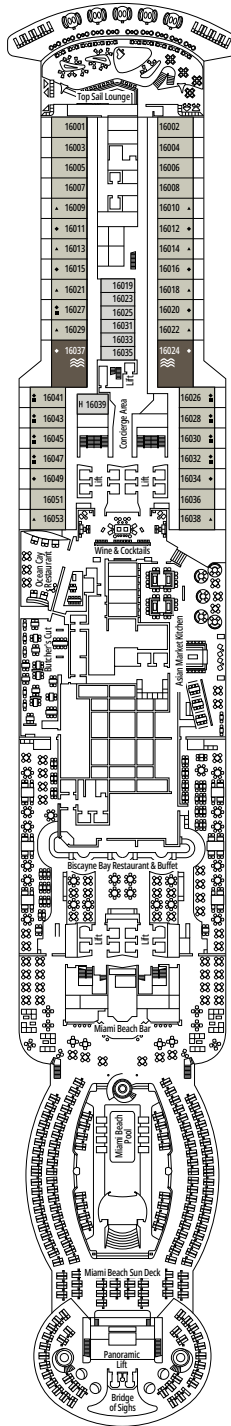

DECK 15
VENICE BEACH

DECK 20
SUN DECK