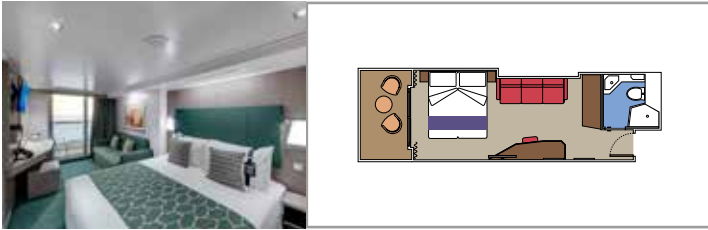

DELUXE BALCONY

BR4

≈17
≈5
15
4

- > Top deck location