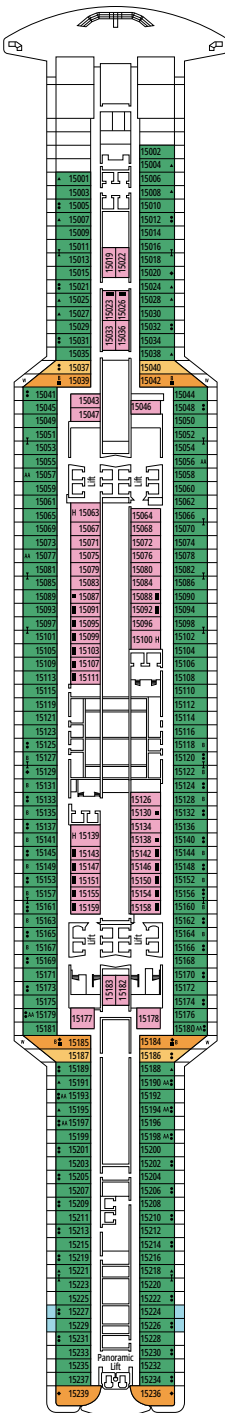

DECK 15
VENICE BEACH