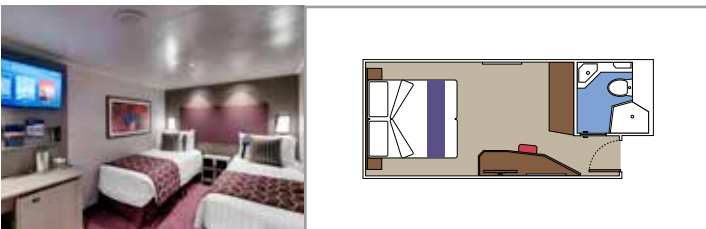

DELUXE INTERIOR

IR1

≈14
5-10
4

› Low deck location

The images are representative only. Size, layout and furniture may vary (within the same cabin category).

Cabin size (m²)

Balcony size (m²)

Deck location

Accommodating up to