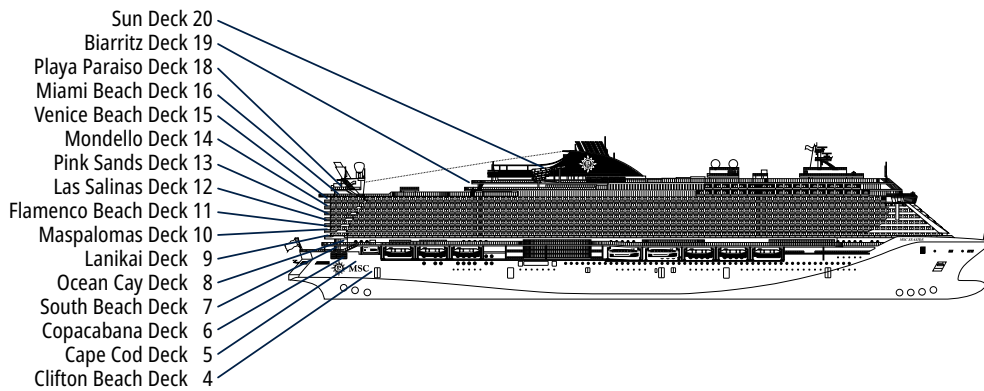

TECHNICAL CHARACTERISTICS OF THE SHIP

BRIDGE OF SIGHTS

TECHNICAL CHARACTERISTICS OF THE SHIP	
GROSS TONNAGE	153.516
LENGTH / BEAM / HEIGHT	323 m / 41 m / 74,8 m
SURFACE AREA	450.000 m ² , included 43.500 m ² public areas
PUBLIC AREA RATIO	10,5 m ² per passenger
DECKS	20, included 15 for guests
LIFTS	33, included 19 for guests (incl. 2 panoramic)
VOLTAGE (IN CABIN)	110/220 volts
MAXIMUM SPEED	22,95 knots
STABILIZERS	Stabilized with 2 fins
NUMBER OF PASSENGERS	5.334
NUMBER OF CABINS	2.026, included 52 for guests with disabilities or reduced mobility
CREW MEMBERS	Approx. 1.508
POOLS	4, included 1 with sliding roof and 1 for the MSC Yacht Club
WHIRLPOOLS	13 whirlpool baths included 2 for the MSC Yacht Club; 28 Suites and 2 Royal Suites with private whirlpool bath
ENVIRONMENTAL TECHNOLOGY	AWT-Advanced Water Treatment, Energy Saving & Monitoring System, scrubber and exhaust gas treatment, Led Light technology