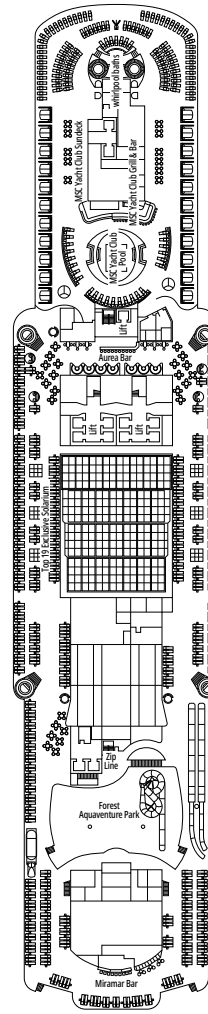

DECK 15
VENICE BEACH

DECK 20
SUN DECK