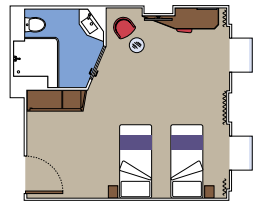

OCEAN VIEW

Available in:

- › **Deluxe Ocean View (OR1)**
  cabin size ≈26m²; deck 5