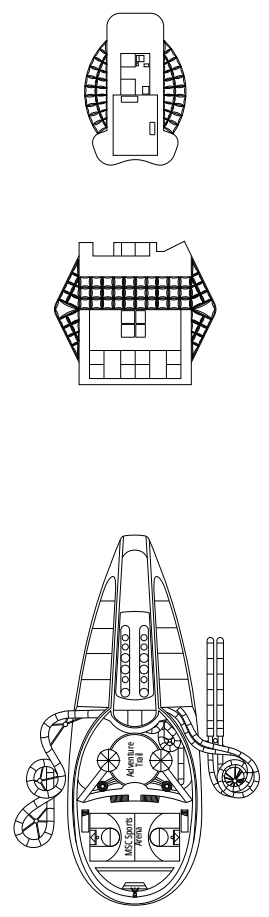

DECK 20
SUN DECK