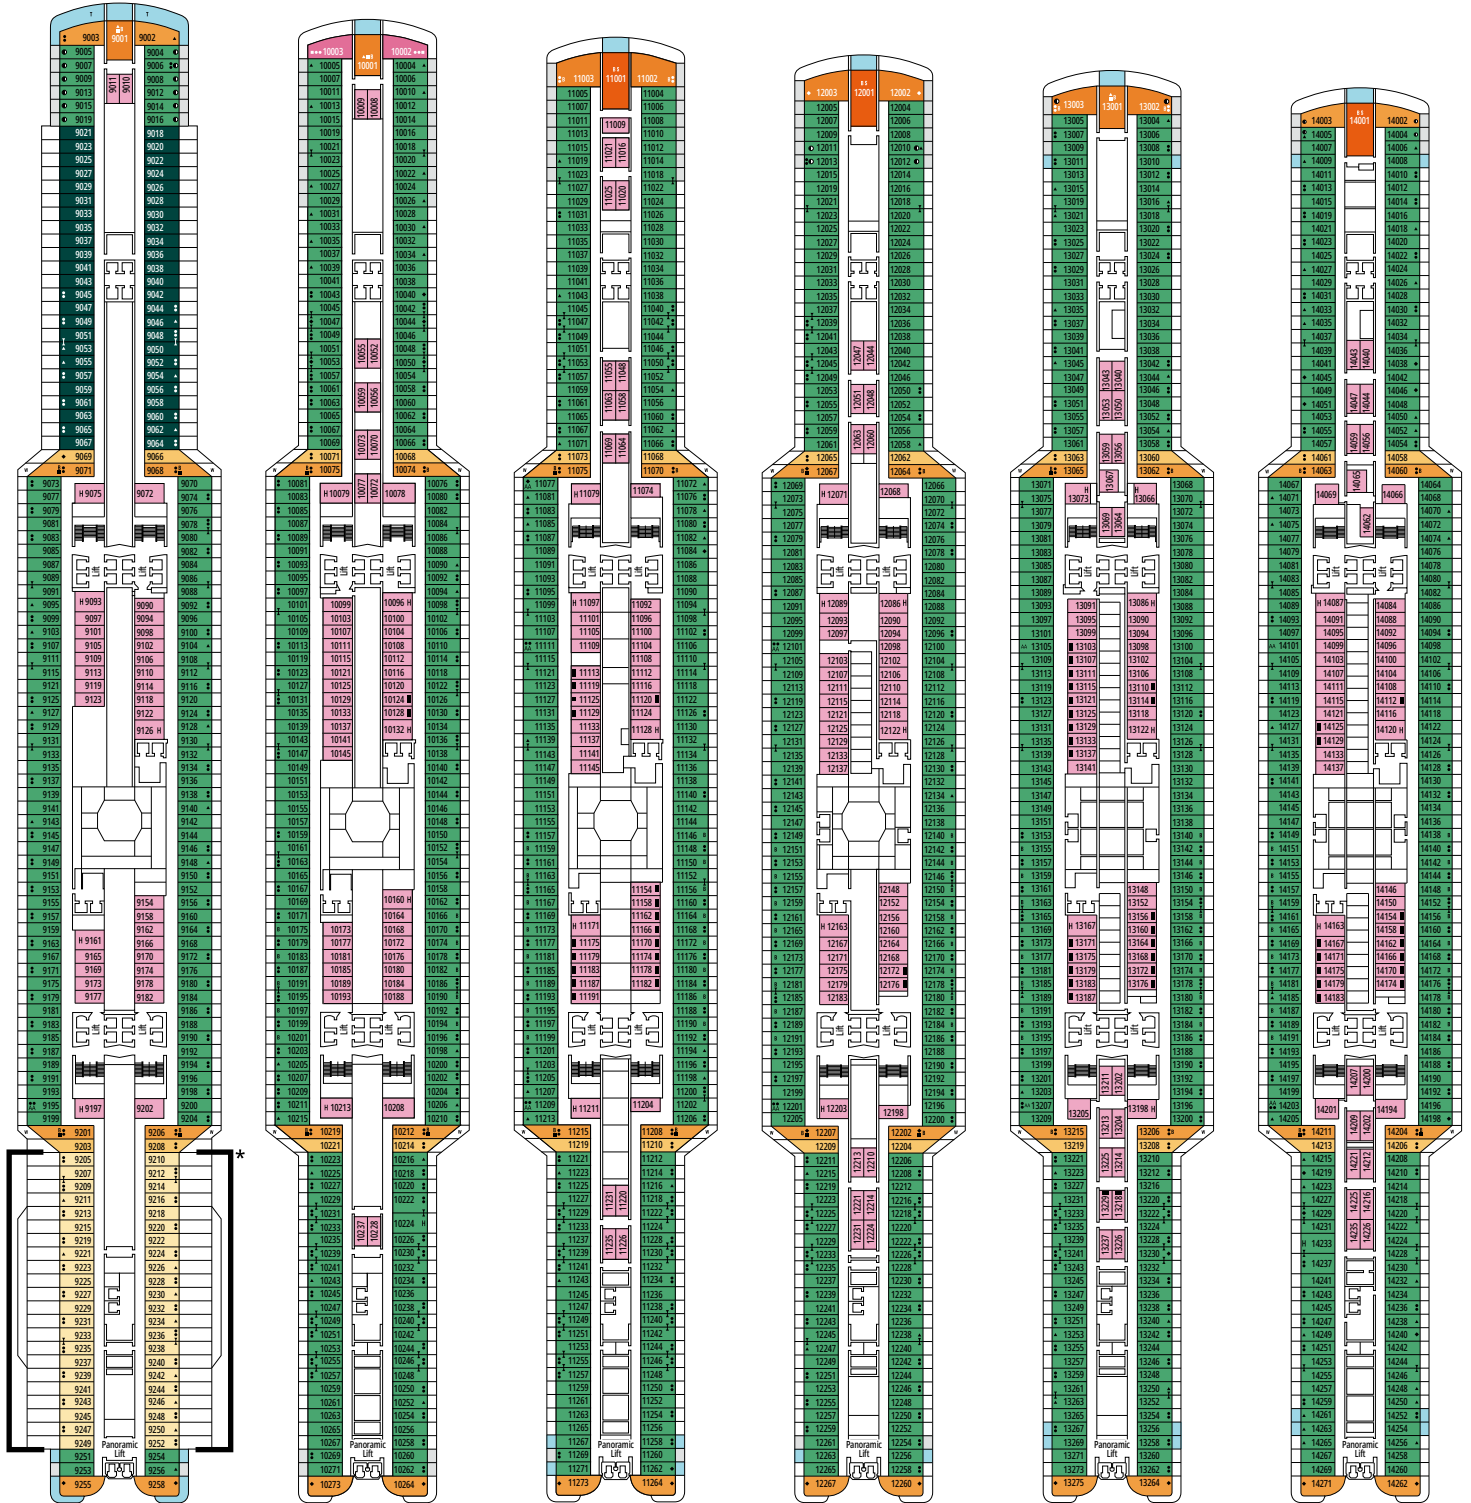

DECK 5  
MEDITERRANEAN

DECK 6  
PACIFIC OCEAN

DECK 7  
INDIAN OCEAN

DECK 8  
ATLANTIC OCEAN

ARCADE GAMES & BOWLING

BRIDGE OF SIGHTS

\*SM - Junior Suite Aurea will be available as BGA - Premium Balcony Aurea starting from SUMMER 2025