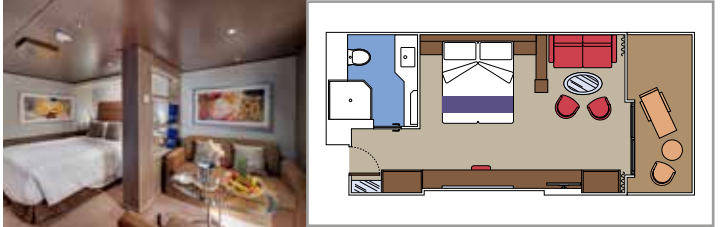

TOP SAIL LOUNGE

MSC YACHT CLUB POOL

**INCLUDED FACILITIES**

- Luxury Suites with premium interiors
- Spacious wardrobe
- Sitting area with sofa or separate living area
- Comfortable double bed or single beds (on request)
- Bathroom with shower and/or bathtub, vanity area with hairdryer
- Interactive TV, telephone, safe, minibar and air conditioning
- Wifi connection included

**MSC YACHT CLUB ROYAL SUITE YC3**

 ≈62
  ≈33
  16
  4

- › Balcony with private whirlpool bath and dining table
- › Separate living area and dining room
- › Walk-in wardrobe

**MSC YACHT CLUB DELUXE SUITE YC1**

 ≈25
  ≈8
  16-18
  5

- › Sitting area with sofa
- › Spacious wardrobe

**MSC YACHT CLUB INTERIOR SUITE YIN**

 ≈21
  16-18
  2

- › Spacious wardrobe

The images are representative only. Size, layout and furniture may vary (within the same cabin category).