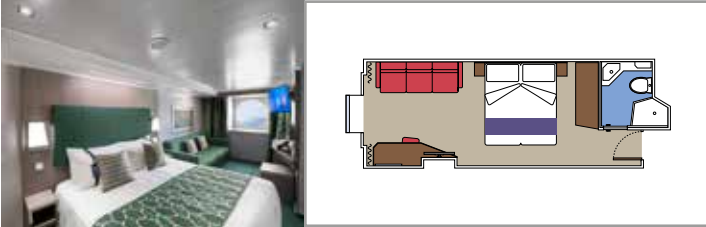

OCEAN VIEW

INCLUDED FACILITIES

- Window with sea view
- Comfortable double bed or single beds (on request)
- Bathroom with shower, vanity area with hairdryer
- Interactive TV, telephone, safe, minibar and air conditioning
- Wifi connection available (for a fee)

DELUXE OCEAN VIEW

OR1

≈17 5 4

› Low deck location

The images are representative only. Size, layout and furniture may vary (within the same cabin category).

Cabin size (m²)

Balcony size (m²)

Deck location

Accommodating up to