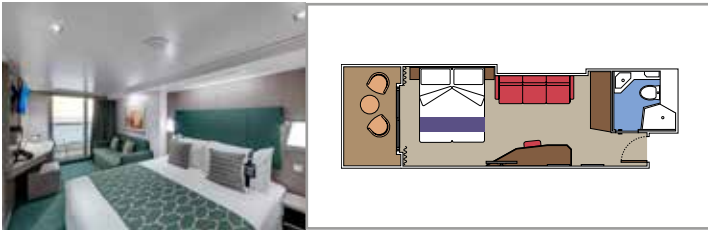

DELUXE BALCONY

BR2

≈17
≈5
11-12
4

- > Medium deck location