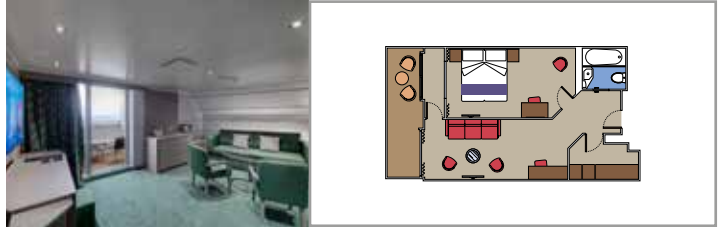

### TWO-BEDROOM GRAND SUITE AUREA

SD

 ≈49
  ≈17
  11-14
  5

- > Sitting area with sofa or separate living area
- > Two bathrooms, one with bathtub and one with shower
- > Two bedrooms, one with double bed and one with two single beds
- > Walk-in wardrobe

### GRAND SUITE AUREA

SX

 ≈35-49
  ≈3-21
  9-13
  4

- > Sitting area with sofa or separate living area
- > Walk-in wardrobe