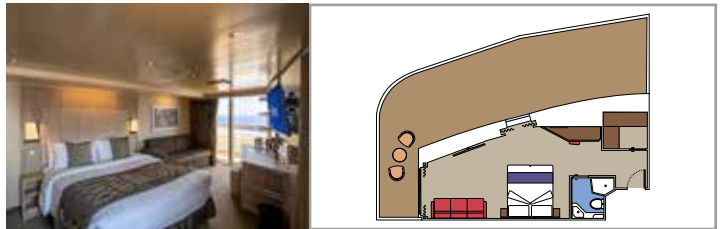

### GRAND SUITE AUREA

SX

 ≈35-49
  ≈3-21
  9-13
  4

- > Sitting area with sofa or separate living area
- > Walk-in wardrobe

### PREMIUM SUITE AUREA WITH WHIRLPOOL

SLW

 ≈28
  ≈7
  9-15
  5

- > Large balcony with its own private whirlpool bath
- > Sitting area with sofa
- > Spacious wardrobe

### PREMIUM SUITE AUREA WITH TERRACE

SLT

 ≈28
  ≈38
  9
  4

- > Sitting area with sofa
- > Spacious wardrobe