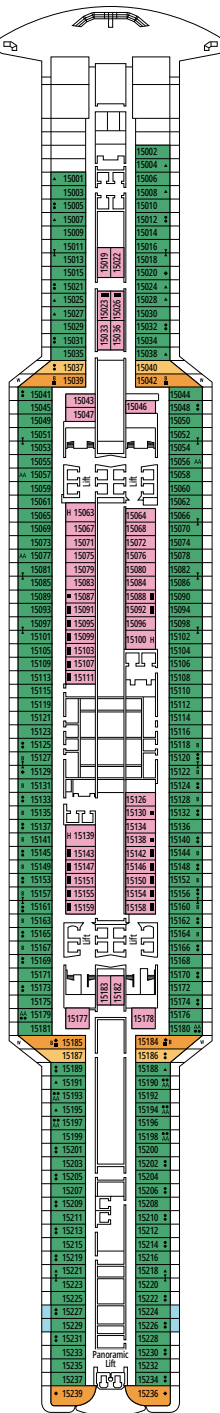

DECK 15
AEGEAN