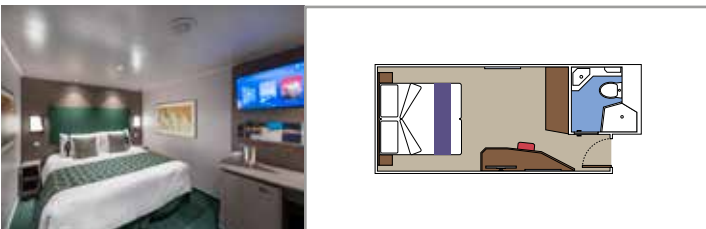

DELUXE INTERIOR

IR1

≈14
5-10
4

› Low deck location

The images are representative only. Size, layout and furniture may vary (within the same cabin category).

Cabin size (m²)

Balcony size (m²)

Deck location

Accommodating up to