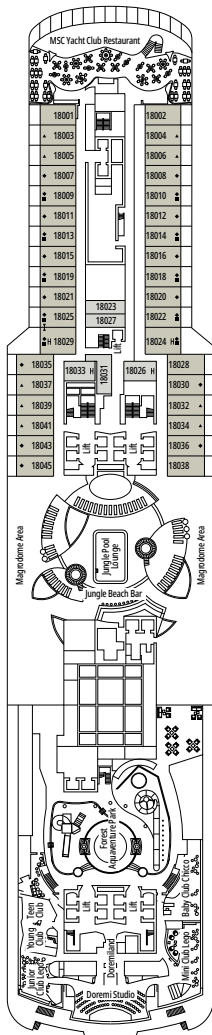

DECK 15
AEGEAN

DECK 16
RED SEA

DECK 20
SUN DECK