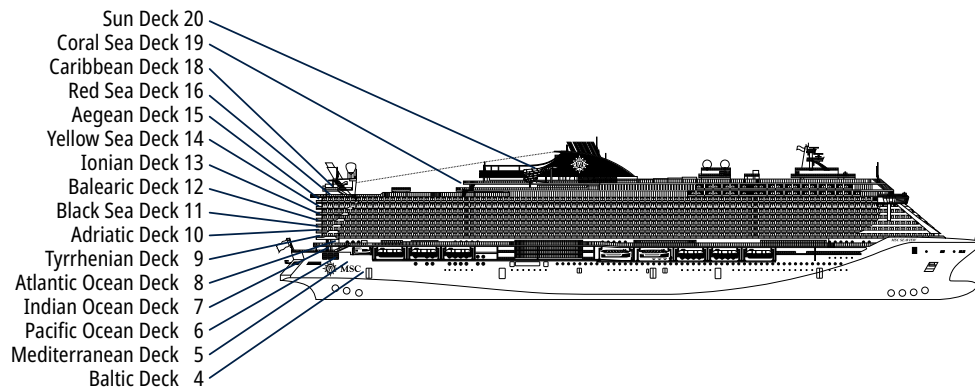

TECHNICAL CHARACTERISTICS OF THE SHIP

TECHNICAL CHARACTERISTICS OF THE SHIP

GROSS TONNAGE	153.516
LENGTH / BEAM / HEIGHT	323 m / 41 m / 74,8 m
SURFACE AREA	450.000 m², incl. 43.500 m² public areas
PUBLIC AREA RATIO	10,5 m² per passenger
DECKS	20, included 15 for guests
LIFTS	33, included 19 for guests (incl. 2 panoramic)
VOLTAGE (IN CABIN)	110/220 volts
MAXIMUM SPEED	22,98 knots
STABILIZERS	Stabilised with 2 fins
NUMBER OF PASSENGERS	5.329
NUMBER OF CABINS	2.026, included 52 for guests with disabilities or reduced mobility
CREW MEMBERS	Approx. 1.513
POOLS	4, included 1 with sliding roof and 1 for the MSC Yacht Club
WHIRLPOOLS	13 whirlpool baths included 2 for the MSC Yacht Club; 28 Suites and 2 Royal Suites with private whirlpool bath
ENVIRONMENTAL TECHNOLOGY	AWT-Advanced Water Treatment, Energy Saving & Monitoring System, scrubber and exhaust gas treatment, Led Light technology