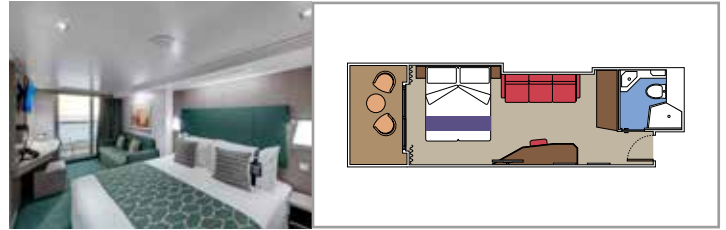

DELUXE BALCONY

BR3

≈17
≈5
13-14
4

- > High deck location