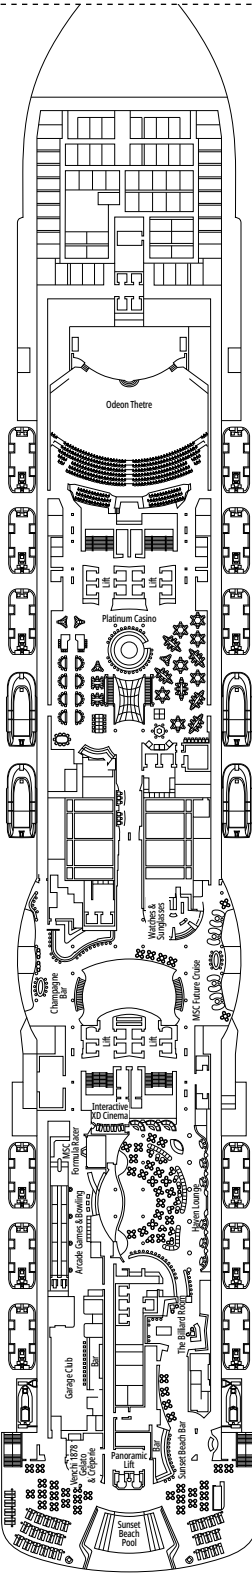

SPORTS BAR

MARKETPLACE RESTAURANT & BUFFET