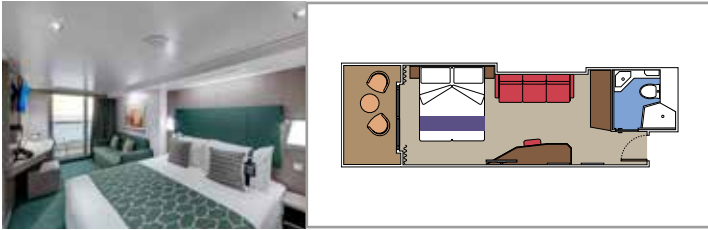

DELUXE BALCONY

BR4

≈17
≈5
15
4

- > Top deck location