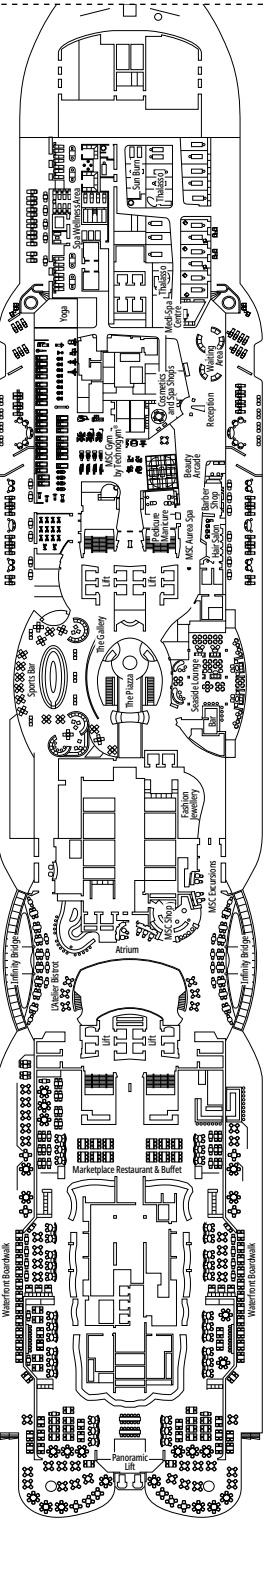

SPORTS BAR

MARKETPLACE RESTAURANT & BUFFET