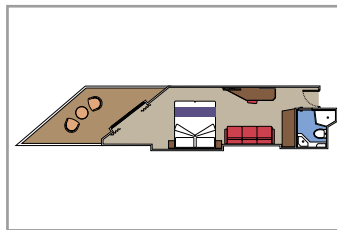

JUNIOR SUITE AUREA

SR1

≈20
≈8

- > Sitting area with sofa
- > Deck 9-15
- > Accommodating up to 4 people