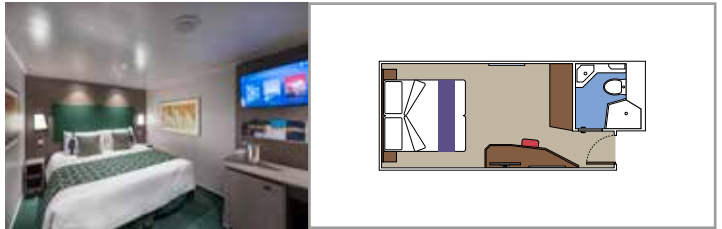

DELUXE INTERIOR

IR2

≈14
11-15
4

› Medium deck location