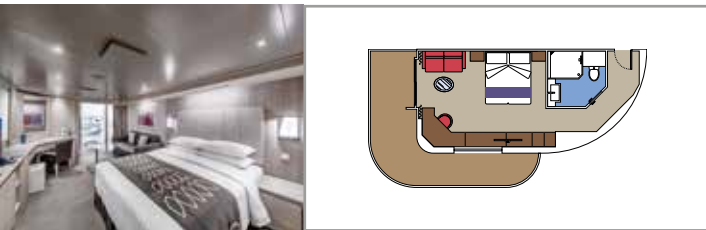

PREMIUM SUITE AUREA

SL1

≈26-32
≈9-14
9-15
4

- > Sitting area with sofa
- > Spacious wardrobe