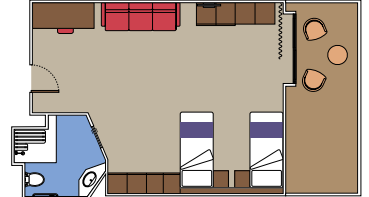

BALCONY

Available in:

- › **Deluxe Balcony (BR3)**
  cabin size ≈16m²; balcony size ≈5m²; deck 14
- › **Deluxe Balcony (BR1)**
  cabin size ≈25m²; balcony size ≈9m²; deck 10