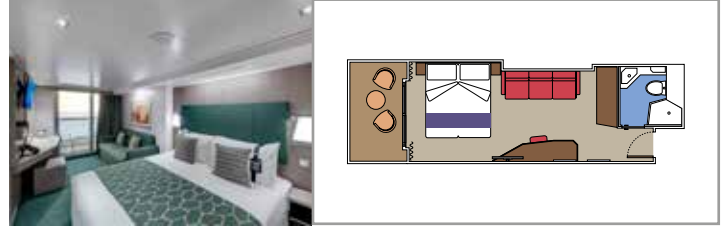

DELUXE BALCONY AUREA

BA

≈17
≈9
9
4

- > Best ship position