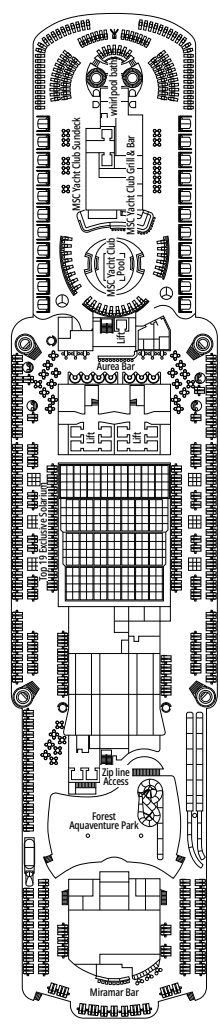

DECK 15
AEGEAN

DECK 16
RED SEA

DECK 20
SUN DECK