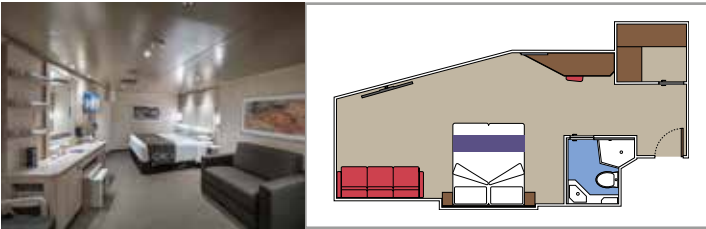

INTERIOR

INCLUDED FACILITIES

Comfortable double bed or single beds (on request)*

Bathroom with shower, vanity area with hairdryer

Interactive TV, telephone, safe, minibar and air conditioning

Wifi connection available (for a fee)

* Some cabins for guests with disabilities or reduced mobility have twin beds that can't be converted into double beds.

PREMIUM INTERIOR

IL1

≈28
10
5

› Low deck location