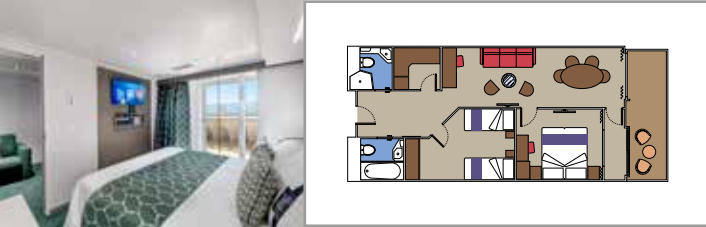

 Cabin size (m<sup>2</sup>)

 Balcony size (m<sup>2</sup>)

 Deck location

 Accommodating up to

## INCLUDED FACILITIES

- Some suites have balcony with private whirlpool
- Sitting area with sofa
- Spacious wardrobe
- Comfortable double bed or single beds (on request)
- Bathroom with shower or bathtub, vanity area with hairdryer
- Interactive TV, telephone, safe, minibar and air conditioning
- Wifi connection available (for a fee)

### TWO-BEDROOM GRAND SUITE AUREA

SD

 ≈49
  ≈17
  11-14
  5

- > Sitting area with sofa or separate living area
- > Two bathrooms, one with bathtub and one with shower
- > Two bedrooms, one with double bed and one with two single beds
- > Walk-in wardrobe

### GRAND SUITE AUREA

SX

 ≈35-49
  ≈3-21
  9-13
  4

- > Sitting area with sofa or separate living area
- > Walk-in wardrobe