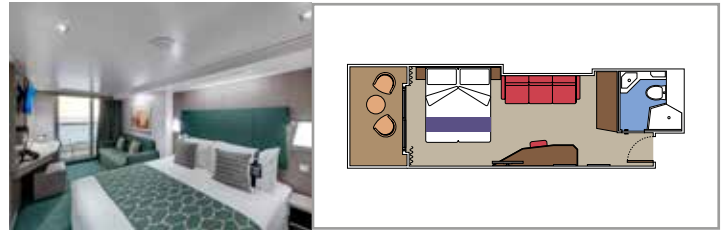

DELUXE BALCONY

BR1

≈17
≈5
9-10
4

- > Low deck location

The images are representative only. Size, layout and furniture may vary (within the same cabin category).

Cabin size (m²)

Balcony size (m²)

Deck location

Accommodating up to