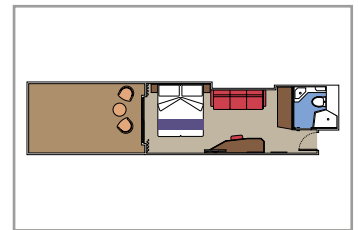

JUNIOR SUITE AUREA*

SM

≈17
≈16

- > Sitting area with sofa
- > Deck 9
- > Accommodating up to 4 people

*Available up to Winter 2024-2025. For departures as of Summer 2025 refer to BGA - Premium Balcony Aurea.

The images are representative only. Size, layout and furniture may vary (within the same cabin category).

Cabin size (m²)

Balcony size (m²)

Deck location

Accommodating up to