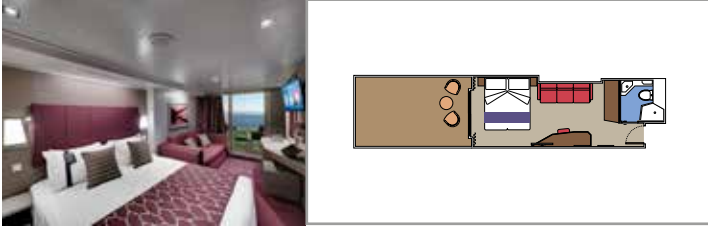

BALCONY

INCLUDED FACILITIES

- Balcony*
- Sitting area with sofa
- Comfortable double bed or single beds (on request)
- Bathroom with shower, vanity area with hairdryer
- Interactive TV, telephone, safe, minibar and air conditioning
- Wifi connection available (for a fee)

*Some cabins have a metal balcony front, instead of glass.

PREMIUM DELUXE AUREA*

BGA

≈17
≈16
9
4

- > Sitting area with sofa
- > Deck 9
- > Accommodating up to 4 people

*Available as of Summer 2025.