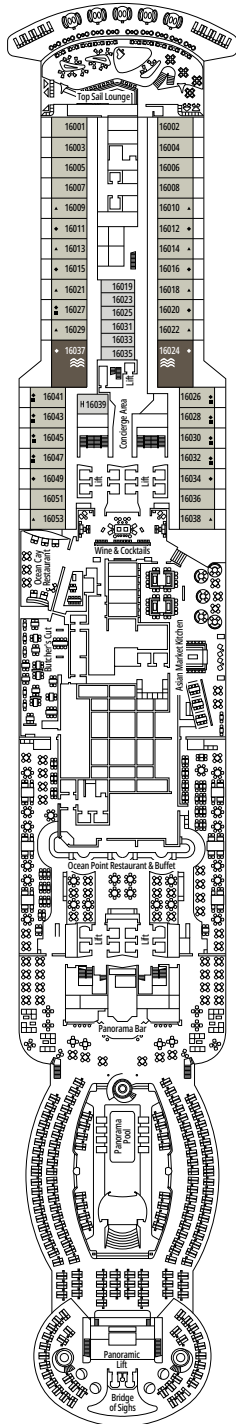

DECK 16
RED SEA