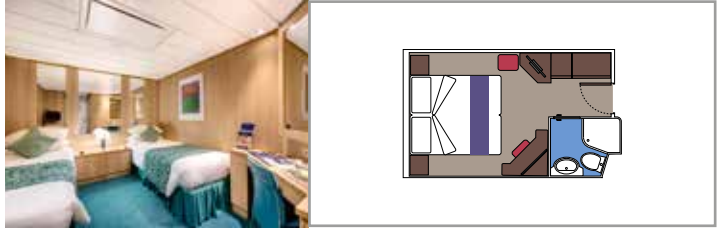

JUNIOR INTERIOR

IM1

≈13
7-8
4

› Low deck location

The images are representative only. Size, layout and furniture may vary (within the same cabin category).

Cabin size (m²)

Balcony size (m²)

Deck location

Accommodating up to