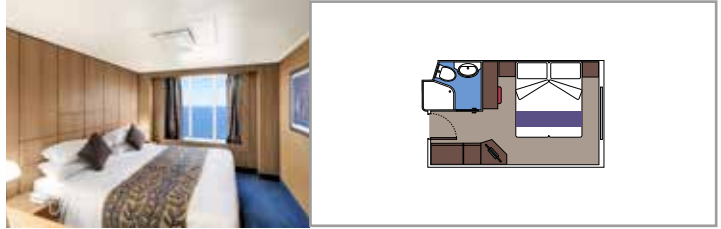

JUNIOR OCEAN VIEW

OM2

≈13
9-10
4

› Medium deck location