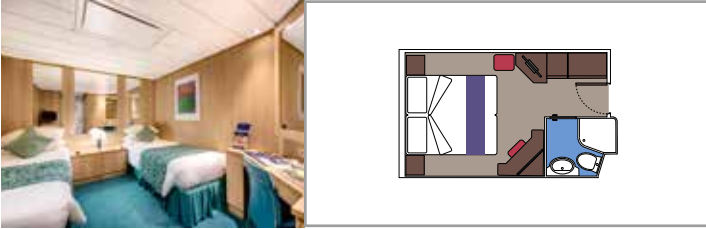

INTERIOR

INCLUDED FACILITIES

Comfortable double or single beds (on request)*

Bathroom with shower, vanity area and hairdryer

Interactive TV, telephone, safe, minibar and air conditioning

Wifi connection available (for a fee)

*Cabin for guests with disabilities or reduced mobility has only single beds.

JUNIOR INTERIOR

IM2

≈13
9-10
4

› Medium deck location