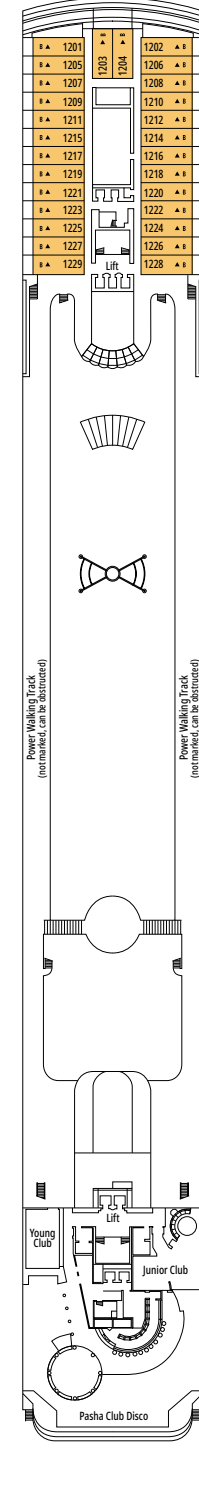

DECK 12
BIZET