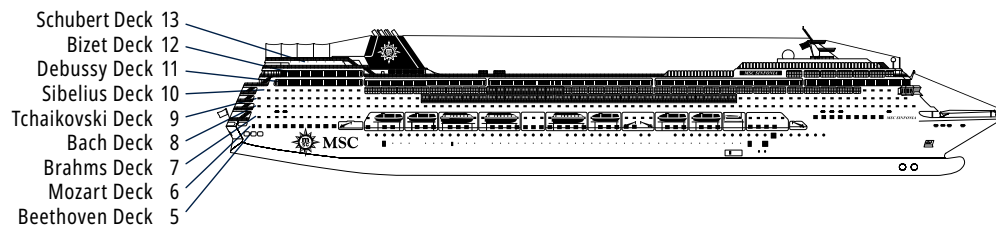

TECHNICAL CHARACTERISTICS OF THE SHIP

LA TERRAZZA BUFFET

TECHNICAL CHARACTERISTICS OF THE SHIP	
GROSS TONNAGE	65.542
LENGTH / BEAM / HEIGHT	274,9 m / 28,8 m / 54 m
DECKS	13, included 9 for guests
LIFTS	9
VOLTAGE (IN CABIN)	110/220 volts
MAXIMUM SPEED	20,9 knots
STABILIZERS	Stabilized with 2 fins
NUMBER OF PASSENGERS	2.658
NUMBER OF CABINS	980, included 5 for guests with disabilities or reduced mobility
CREW MEMBERS	Approx. 742
POOLS	2, both with child-appropriate areas
WHIRLPOOLS	2 whirlpool baths