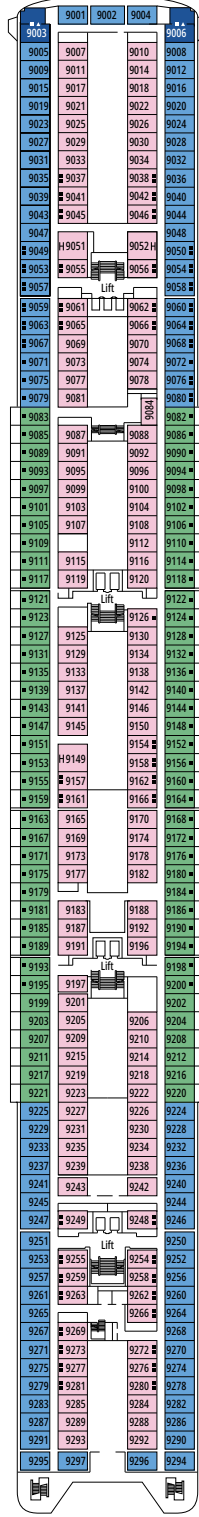

DECK 9
TCHAIKOVSKI