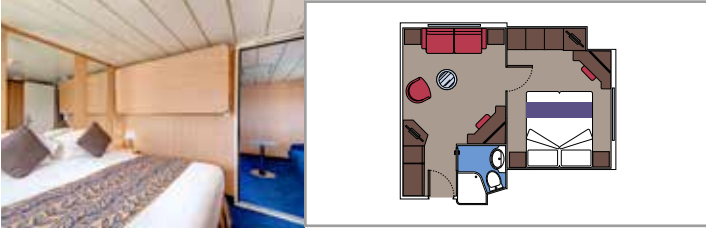

OCEAN VIEW

INCLUDED FACILITIES

- Window with sea view
- Relaxing armchair
- Comfortable double or single beds (on request)
- Bathroom with shower, vanity area with hairdryer
- Interactive TV, telephone, safe, minibar and air conditioning
- Wifi connection available (for a fee)

PREMIUM OCEAN VIEW

OL1

≈22
9
4

› Low deck location