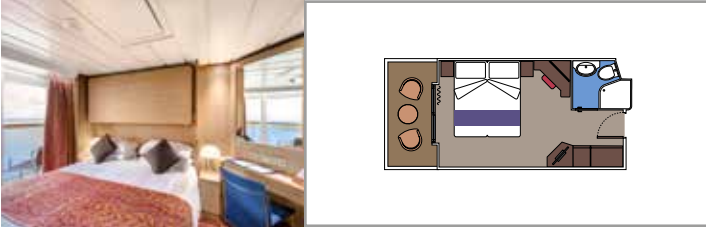

INCLUDED FACILITIES

- Sitting area with sofa
- Spacious wardrobe
- Comfortable double or single beds (on request)
- Bathroom with bathtub, vanity area with hairdryer
- Interactive TV, telephone, safe, minibar and air conditioning
- Wifi connection available (for a fee)

 Balcony size (m²)

 Deck location

 Accommodating up to

BALCONY

INCLUDED FACILITIES

Comfortable double or single beds (on request)

Bathroom with shower, vanity area with hairdryer

Interactive TV, telephone, safe, minibar and air conditioning

Wifi connection available (for a fee)

JUNIOR BALCONY

BM1

 ≈13  ≈3  9-10  3

The images are representative only. Size, layout and furniture may vary (within the same cabin category).

 Cabin size (m²)

 Balcony size (m²)

 Deck location

 Accommodating up to

INTERIOR

INCLUDED FACILITIES

Comfortable double or single beds (on request)*

Bathroom with shower, vanity area and hairdryer

Interactive TV, telephone, safe, minibar and air conditioning