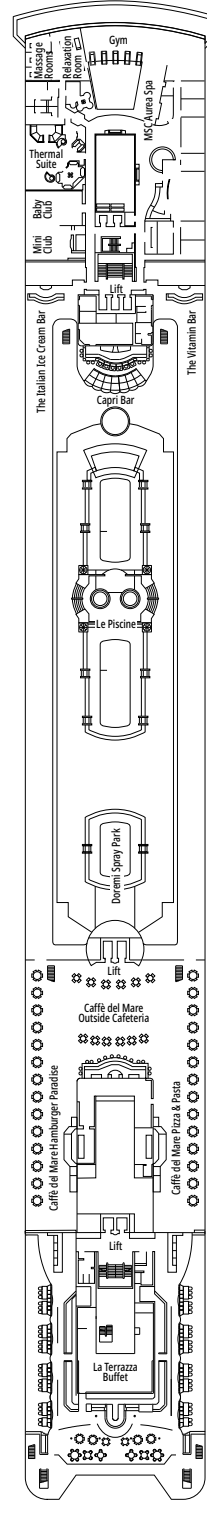

DECK 11
DEBUSSY