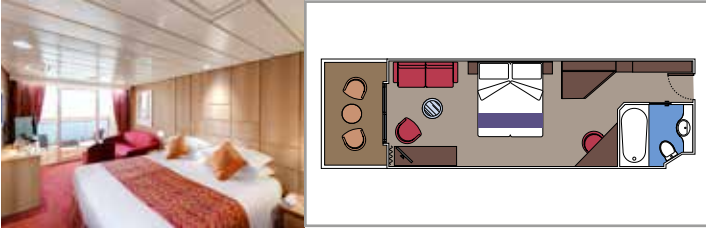

SUITE AUREA

INCLUDED FACILITIES

- Sitting area with sofa
- Spacious wardrobe
- Comfortable double or single beds (on request)
- Bathroom with bathtub, vanity area with hairdryer
- Interactive TV, telephone, safe, minibar and air conditioning
- Wifi connection available (for a fee)

JUNIOR SUITE AUREA

SR2

≈22
≈5
12
3