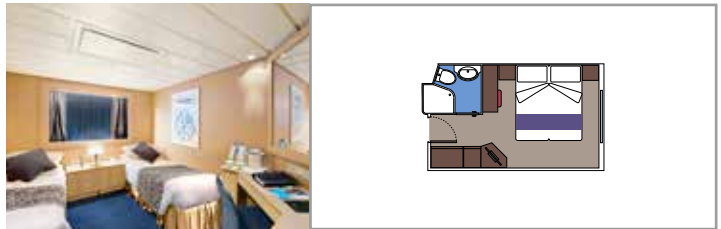

JUNIOR OCEAN VIEW WITH OBSTRUCTED VIEW

OO

≈13
7
2

The images are representative only. Size, layout and furniture may vary (within the same cabin category).

Cabin size (m²)

Balcony size (m²)

Deck location

Accommodating up to