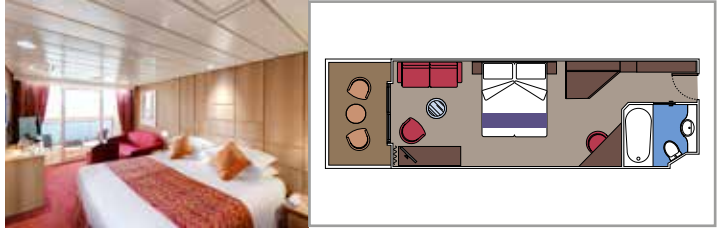

JUNIOR SUITE AUREA

SR2

 ≈22
  ≈5
  12
  3

JUNIOR SUITE AUREA

SR1

 ≈22
  ≈5
  10
  3

The images are representative only. Size, layout and furniture may vary (within the same cabin category).

 Cabin size (m²)

 Balcony size (m²)

 Deck location

 Accommodating up to

BALCONY

INCLUDED FACILITIES

Comfortable double or single beds (on request)

Bathroom with shower, vanity area with hairdryer

Interactive TV, telephone, safe, minibar and air conditioning

Wifi connection available (for a fee)

JUNIOR BALCONY

BM1

 ≈13  ≈3  9-10  3

The images are representative only. Size, layout and furniture may vary (within the same cabin category).

 Cabin size (m²)

 Balcony size (m²)

 Deck location

 Accommodating up to

INTERIOR

INCLUDED FACILITIES

Comfortable double or single beds (on request)*

Bathroom with shower, vanity area and hairdryer

Interactive TV, telephone, safe, minibar and air conditioning