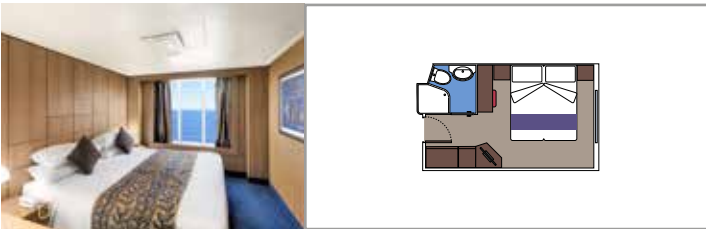

JUNIOR OCEAN VIEW

OM1

≈13
7-8
4

› Low deck location