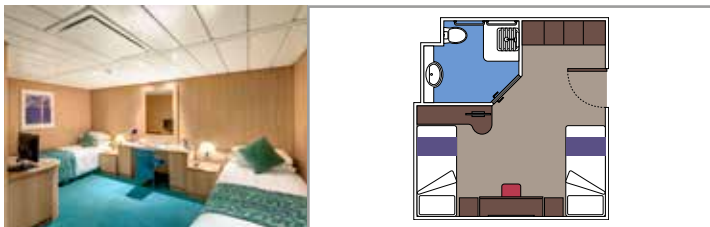

INTERIOR

Available in:

- › **Junior Interior (IM2)**
  cabin size ≈21m²; medium deck location (deck 9)
- › **Junior Interior (IM1)**
  cabin size ≈21m²; low deck location (deck 8)

Cabin for guests with disabilities or reduced mobility has only single beds.
The image is representative only; the size, layout and furniture may vary (within the same cabin category).

FACILITIES FOR GUESTS WITH DISABILITIES OR REDUCED MOBILITY

Cabin door width	68 to 82 cm
Bathroom door width	88 cm
Size of cabin (floor space)	11 to 17 m²
Size of bathroom	2,08 to 4 m²
Is there a fold-down seat in the shower?	Yes
Height of seat from the floor	45 cm
Does the WC seat have grab rails?	Yes
Are wheelchairs available on board?	In limited numbers*
Are all decks/public areas accessible?	Yes
Are all lifeboats wheelchair-accessible?	No**
Do the lifts have deck indicators?	Visual, Audio & Braille
Can severely visually impaired/blind guests be catered for on the cruise?	Only with full-time carer

* Only for embarkation, disembarkation and emergencies.

** In the event of an emergency, dedicated personnel will help guests with disabilities or reduced mobility to board lifeboats.