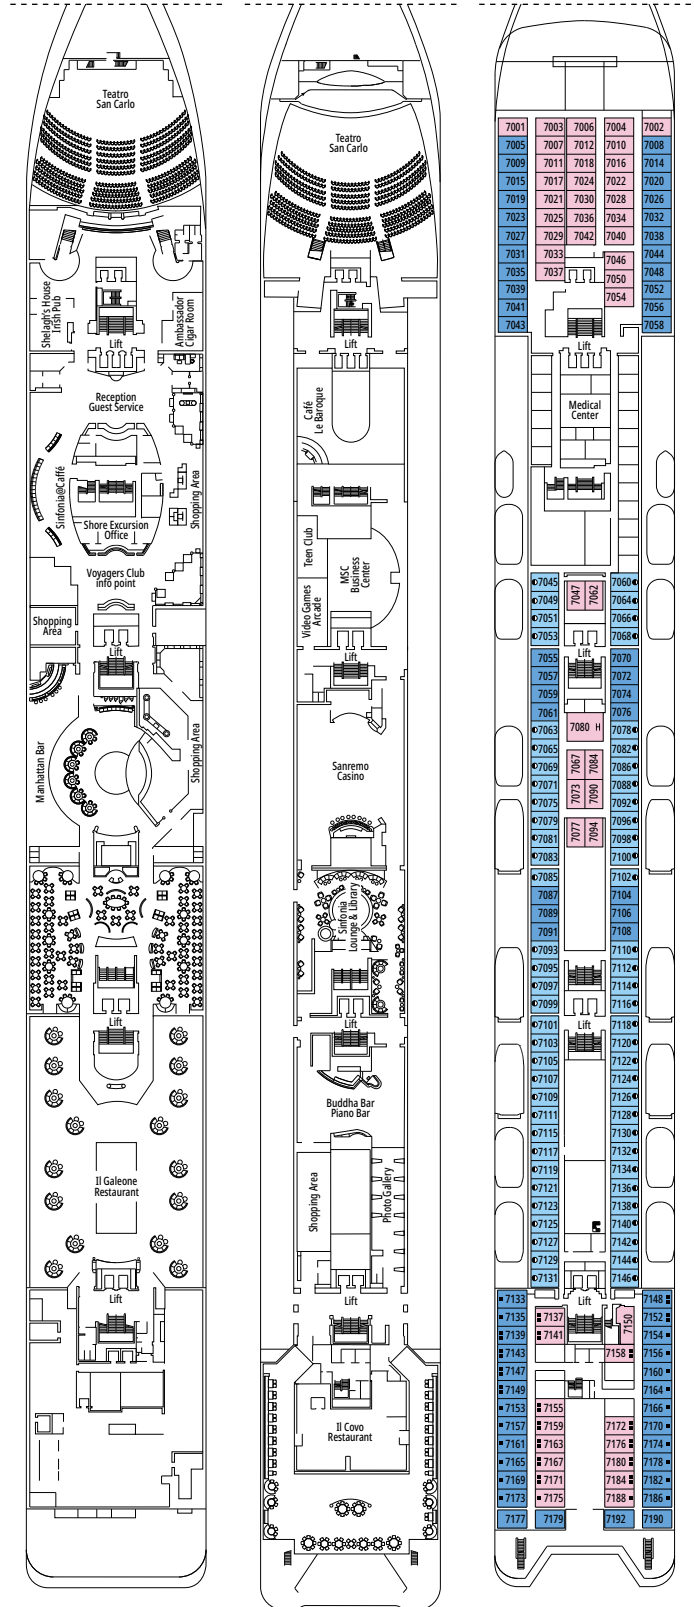

DECK 5
BEETHOVEN

DECK 6
MOZART

DECK 7
BRAHMS