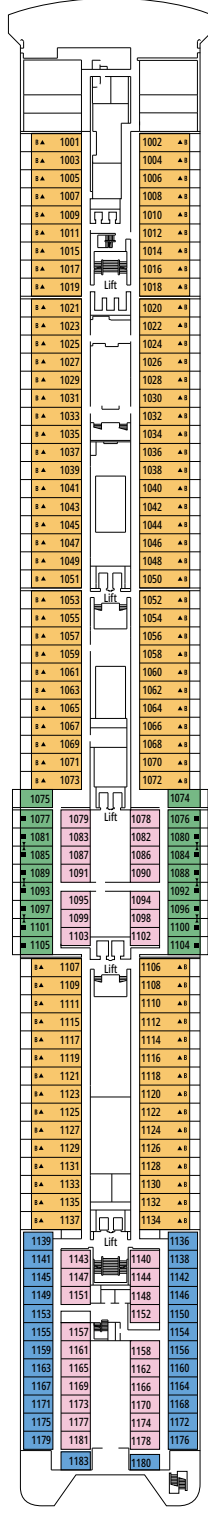

DECK 10
SIBELIUS